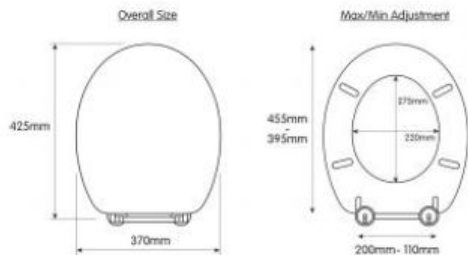

CROYDEX TOILET SEAT RANGE

MICHIGAN SLIMLINE FLEXI-FIX TOILET SEAT – WL601622H

Primaflow F&P
WE SIMPLY DELIVER MORE

Croydex
THINK BATHROOMS

- Adjustable hinges fit all standard toilet seats
- Made from thermoset plastic
- Durable nylon and stainless steel hinges with ABS anti-rust chrome plated caps
- Slimline design
- Soft-close
- Quick release
- Anti-bacterial treated
- Toilet seat hinges can be adjusted to suit fixing hole centres from 110mm-200mm
- Top and bottom fix
- 2.62kg