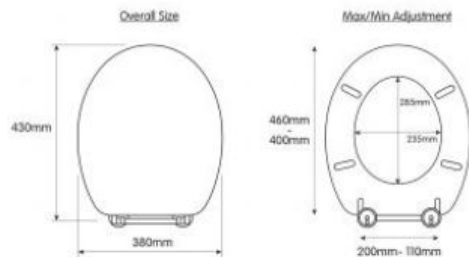

CROYDEX TOILET SEAT RANGE

CONSTANCE FLEXI-FIX TOILET SEAT – WL601722H

Primaflow F&P
WE SIMPLY DELIVER MORE

Croydex
THINK BATHROOMS

- Adjustable hinges fit all standard toilet seats
- Made from thermoset plastic
- Durable nylon and stainless steel hinges with ABS anti-rust chrome plated caps
- Soft-close
- Quick release
- Anti-bacterial treated
- Toilet seat hinges can be adjusted to suit fixing hole centres from 110mm-200mm
- Top and bottom fix
- 1.95kg