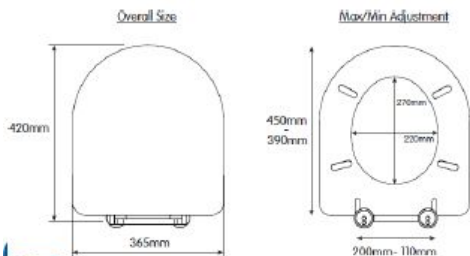

CROYDEX TOILET SEAT RANGE

EYRE D-SHAPED FLEXI-FIX TOILET SEAT - WL601522H

Primaflow F&P
WE SIMPLY DELIVER MORE

Croydex
THINK BATHROOMS

- Adjustable hinges fit all standard toilet seats
- Made from thermoset plastic
- Durable nylon and stainless steel hinges with ABS anti-rust chrome plated caps
- Double hinge fixing positions allow an even greater range of adjustability
- Soft-close
- Quick release
- Anti-bacterial treated
- Toilet seat hinges can be adjusted to suit fixing hole centres from 90mm-223mm
- Top and bottom fix
- 2.64kg