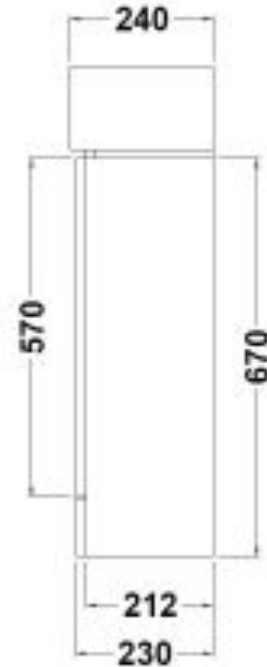

# Fresssh NEW Helena Compact range

**NEW 480mm free standing unit**

16mm carcass ; 18mm door

352379WH - unit

352380WH - basin

**Vanity units and basin must be ordered separately**