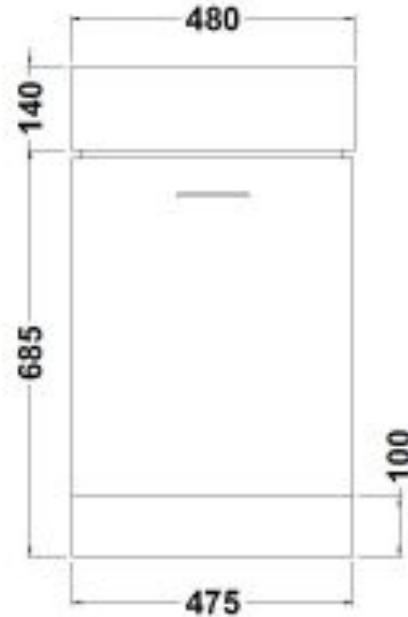

# Fresssh NEW Helena Compact range

**NEW 480mm free standing unit**

16mm carcass ; 18mm door

352379WH - unit

352380WH - basin

**Vanity units and basin must be ordered separately**