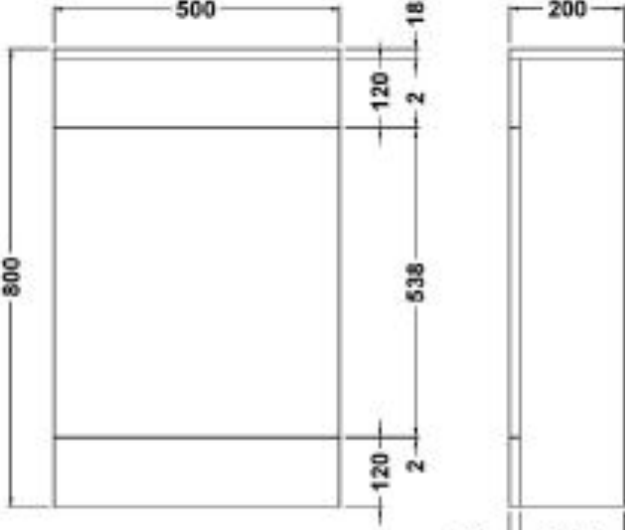

NEW Fresssh Alba colours

WC
unit