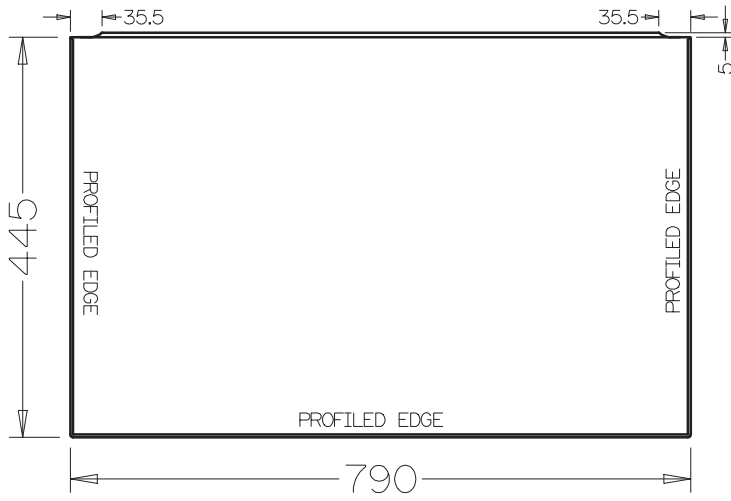

Trojan Plastics Ltd.	DO NOT SCALE	CUSTOMER APPROVED	PART NO	BOARD	FOIL
		YES		15MM WHITE	WHITE GLOSS

VINYL WRAPPED MDF BATH PANEL END

ALL DIMENSIONS IN MM <small>DRAWN BY J.THOMAS</small>	ALL DIMENSIONS SHOWN ARE FINISHED SIZES INCLUDING FOIL GENERAL LIMIT ± 0.5mm UNLESS OTHERWISE STATED	ISS	MODIFICATIONS	DATE	REVISION & AMMENDMENTS
	CUSTOMER	790 X 445 BATH END PANEL SLAB DESIGN			
THIS DRAWING IS COPYRIGHT AND MUST NOT BE REPRODUCED WITHOUT THE CONSENT OF Trojan Plastics Ltd					