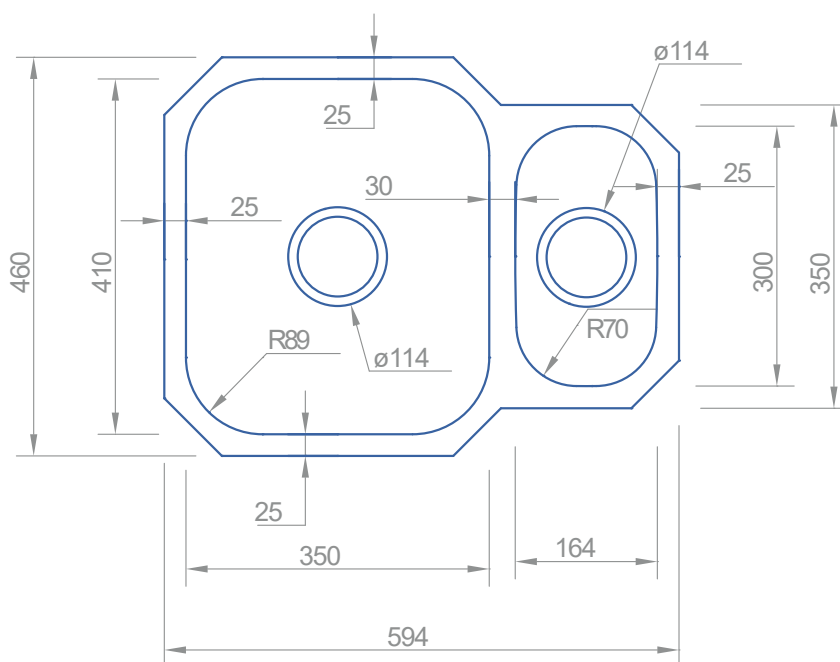

Technical Specification

UM0001

Classic Reversible 1.5Bowl Undermount

Features

Lifetime Warranty

CE Approved

595mm x 460mm overall size, 185mm deep main bowl

Internal 350mm x 410mm (main bowl)
164mm x 300mm (small bowl)

ss304 (0.8mm) steel, powder coated underside

Supplied complete with wastes and hygienic overflow

Minimum cabinet width required 600mm

Waste disposal compatible

Waste Kit Code:

UKH040

Overflow specifications

Homestyle Products Ltd,
Crossley Stud Farm, Buxton Road,
Congleton, Cheshire, CW12 2PN
01260 223163
www.ukhomestyle.com

All dimensions are subject to change without notice. Please check the actual product for exact measurements. No liability will be accepted for incorrect or out of date measurements.