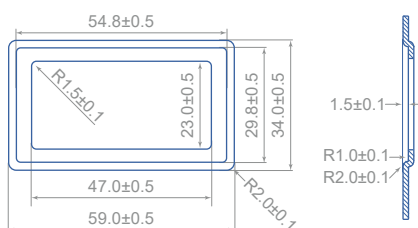

Technical Specification

UM0001

Classic Reversible 1.5Bowl Undermount

Features

Lifetime Warranty

CE Approved

595mm x 460mm overall size, 185mm deep main bowl

Internal 350mm x 410mm (main bowl)
164mm x 300mm (small bowl)

ss304 (0.8mm) steel, powder coated underside

Supplied complete with wastes and hygienic overflow

Minimum cabinet width required 600mm

Waste disposal compatible

Waste Kit Code:

UKH040

Overflow specifications