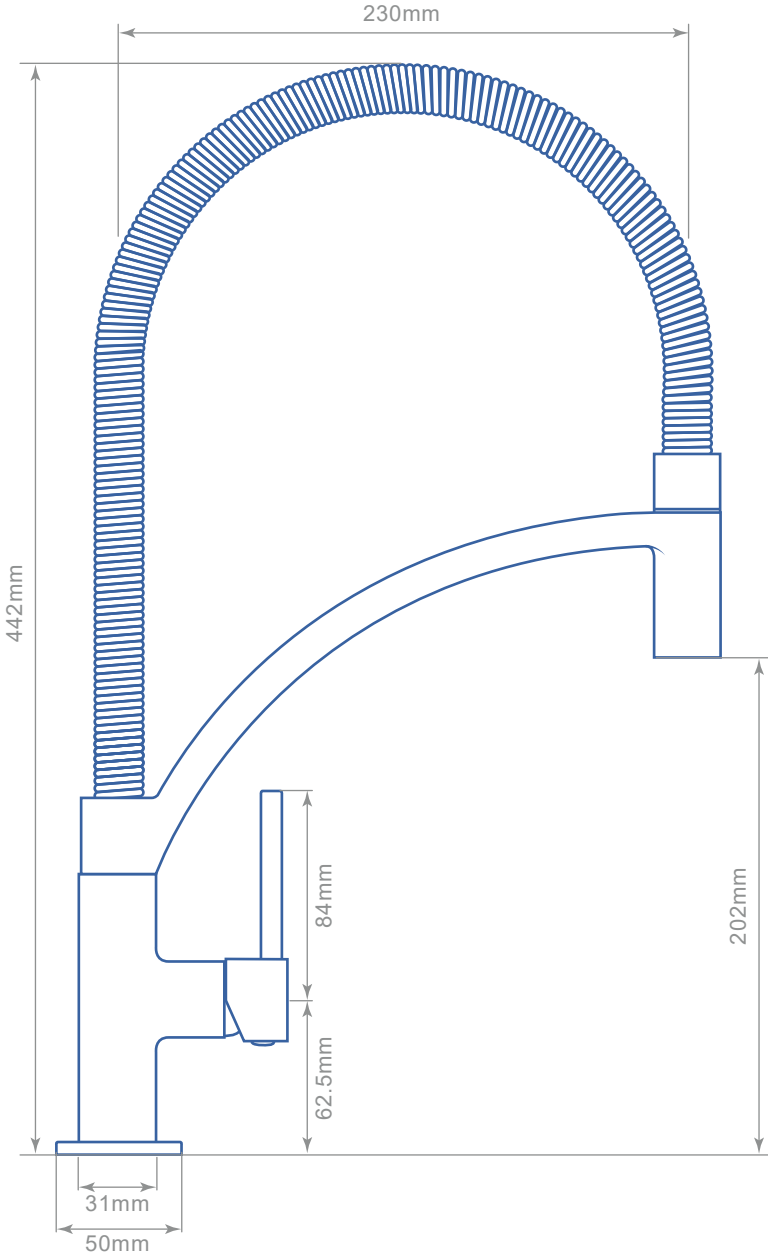

Technical Specification

Hs925 Chrome

Features

- 5 Year Warranty
- Single lever design with pull out hose spray feature
- Suitable for water systems with minimum 0.7 bar pressure
- Tap height 442mm Spout reach 230mm (in fixed position)
- Flow aerator for controlled water delivery
- 50mm base diameter (with base plate fitted) 35mm cut-out
- WRAS approved cartridges, and flexi tails

Homestyle Products Ltd,
Crossley Stud Farm, Buxton Road,
Congleton, Cheshire, CW12 2PN
01260 223163
www.ukhomestyle.com

All dimensions are subject to change without notice. Please check the actual product for exact measurements. No liability will be accepted for incorrect or out of date measurements.