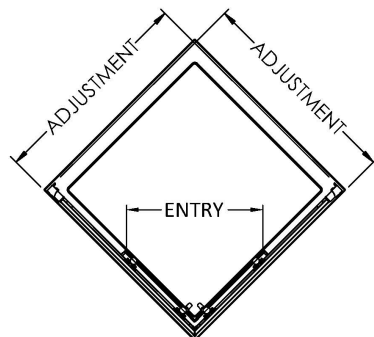

Sales Code: ERCE7676

Description: Ella 760X760 Corner Entry Enclosure 1850

Product Dimensions

Height (mm):	1850
Width (mm):	750
Depth (mm):	750
Nett Weight (kg):	35.5

Packaging Dimensions

Height (mm):	1910
Width (mm):	480
Length (mm):	65
Gross Weight (kg):	35.5

Packaging Data

Box Colour:	Brown Cardboard Box - Printed
Box Qty:	1
Label Size:	100 x 50
Label Colour:	Not Applicable
Label Qty:	0

Outer Box Dimensions (If Applicable)

Height (mm):	
Width (mm):	
Depth (mm):	
Length (mm):	
Gross Weight (kg):	
Barcode:	5055369078639

Product Details

Country of Origin:	China
Fitting Instruction:	No
CE & UKCA:	Yes
Profile Material:	Aluminium
Profile Finish:	Satin Chrome
Adjustments (mm):	730mm - 750mm
Entry Width (mm):	365mm
Swing In Dim (mm):	N/A
Swing Out Dim (mm):	N/A
Radius (mm):	Not Applicable
Glass Thickness (mm):	5
Easy Fit:	Yes
Easy Clean:	No
Handle Style:	D Shape Handle
Handle Material:	Plastic
Enclosure Design:	Framed
Wheel Type:	Plastic, Dual, Quick Release
Support Bar Included:	Support Bar Not Included
Extras:	None