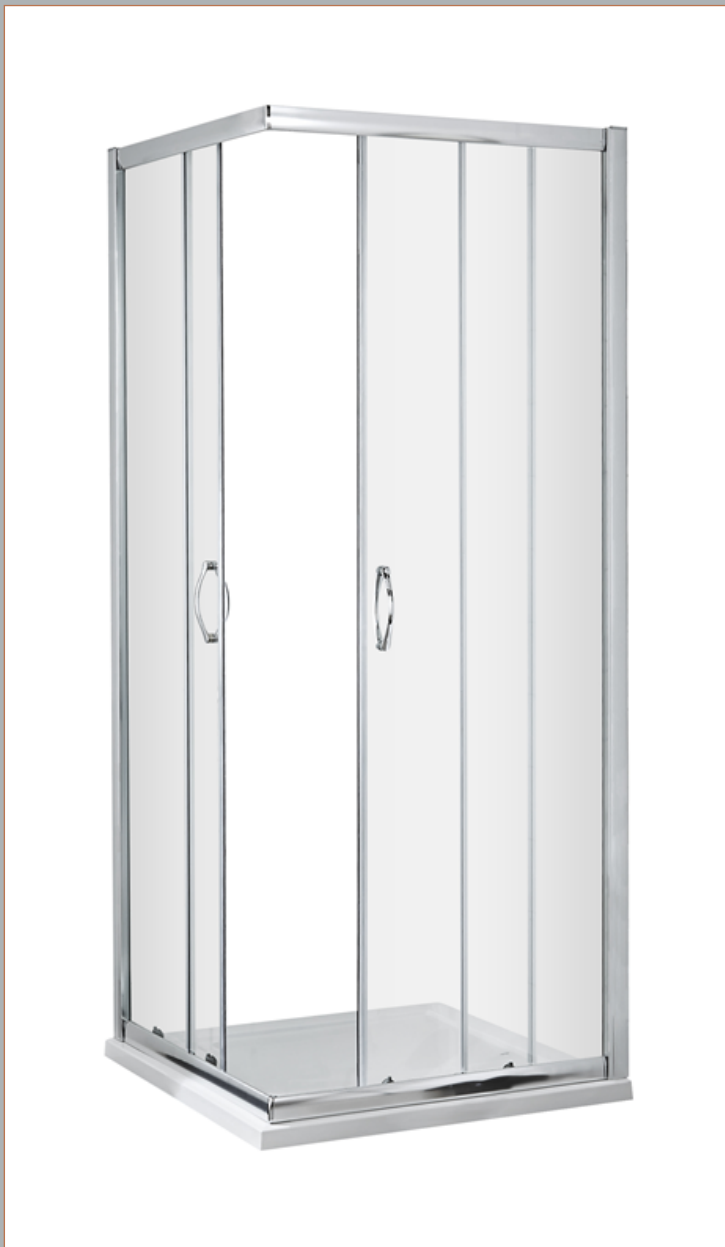

Sales Code: ERCE7676

Description: Ella 760X760 Corner Entry Enclosure 1850

Product Dimensions

Height (mm):	1850
Width (mm):	750
Depth (mm):	750
Nett Weight (kg):	35.5

Packaging Dimensions

Height (mm):	1910
Width (mm):	480
Length (mm):	65
Gross Weight (kg):	35.5

Packaging Data

Box Colour:	Brown Cardboard Box - Printed
Box Qty:	1
Label Size:	100 x 50
Label Colour:	Not Applicable
Label Qty:	0

Outer Box Dimensions (If Applicable)

Height (mm):	
Width (mm):	
Depth (mm):	
Length (mm):	
Gross Weight (kg):	
Barcode:	5055369078639

Product Details

Country of Origin:	China
Fitting Instruction:	No
CE & UKCA:	Yes
Profile Material:	Aluminium
Profile Finish:	Satin Chrome
Adjustments (mm):	730mm - 750mm
Entry Width (mm):	365mm
Swing In Dim (mm):	N/A
Swing Out Dim (mm):	N/A
Radius (mm):	Not Applicable
Glass Thickness (mm):	5
Easy Fit:	Yes
Easy Clean:	No
Handle Style:	D Shape Handle
Handle Material:	Plastic
Enclosure Design:	Framed
Wheel Type:	Plastic, Dual, Quick Release
Support Bar Included:	Support Bar Not Included
Extras:	None