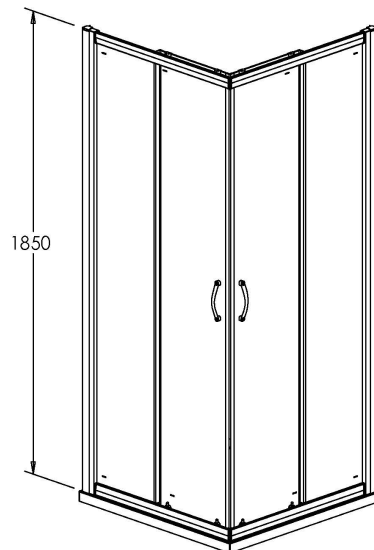

Sales Code: ERCE7676

Description: Ella 760X760 Corner Entry Enclosure 1850

Product Dimensions

Height (mm):	1850
Width (mm):	750
Depth (mm):	750
Nett Weight (kg):	35.5

Packaging Dimensions

Height (mm):	1910
Width (mm):	480
Length (mm):	65
Gross Weight (kg):	35.5

Packaging Data

Box Colour:	Brown Cardboard Box - Printed
Box Qty:	1
Label Size:	100 x 50
Label Colour:	Not Applicable
Label Qty:	0

Outer Box Dimensions (If Applicable)

Height (mm):	
Width (mm):	
Depth (mm):	
Length (mm):	
Gross Weight (kg):	
Barcode:	5055369078639

Product Details

Country of Origin:	China
Fitting Instruction:	No
CE & UKCA:	Yes
Profile Material:	Aluminium
Profile Finish:	Satin Chrome
Adjustments (mm):	730mm - 750mm
Entry Width (mm):	365mm
Swing In Dim (mm):	N/A
Swing Out Dim (mm):	N/A
Radius (mm):	Not Applicable
Glass Thickness (mm):	5
Easy Fit:	Yes
Easy Clean:	No
Handle Style:	D Shape Handle
Handle Material:	Plastic
Enclosure Design:	Framed
Wheel Type:	Plastic, Dual, Quick Release
Support Bar Included:	Support Bar Not Included
Extras:	None