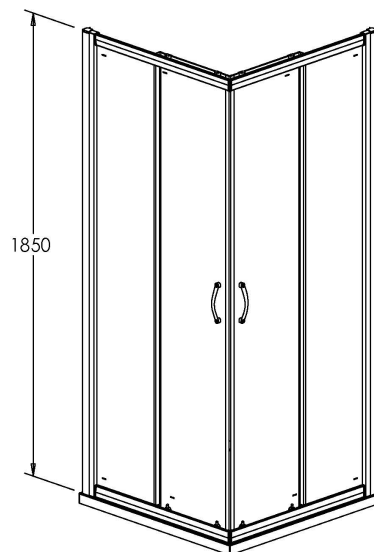

Sales Code: ERCE8080

Description: Ella 800X800 Corner Entry Enclosure 1850

Product Dimensions

Height (mm):	1850
Width (mm):	790
Depth (mm):	790
Nett Weight (kg):	38.5

Packaging Dimensions

Height (mm):	1910
Width (mm):	520
Length (mm):	65
Gross Weight (kg):	38.5

Packaging Data

Box Colour:	Brown Cardboard Box - Printed
Box Qty:	1
Label Size:	140 x 40
Label Colour:	Not Applicable
Label Qty:	0

Outer Box Dimensions (If Applicable)

Height (mm):	
Width (mm):	
Depth (mm):	
Length (mm):	
Gross Weight (kg):	
Barcode:	5055369078646

Product Details

Country of Origin:	China
Fitting Instruction:	No
CE & UKCA:	Yes
Profile Material:	Aluminium
Profile Finish:	Satin Chrome
Adjustments (mm):	770mm-790mm
Entry Width (mm):	395mm
Swing In Dim (mm):	N/A
Swing Out Dim (mm):	N/A
Radius (mm):	Not Applicable
Glass Thickness (mm):	5
Easy Fit:	Yes
Easy Clean:	No
Handle Style:	D Shape Handle
Handle Material:	Plastic
Enclosure Design:	Framed
Wheel Type:	Plastic, Dual, Quick Release
Support Bar Included:	Support Bar Not Included
Extras:	None