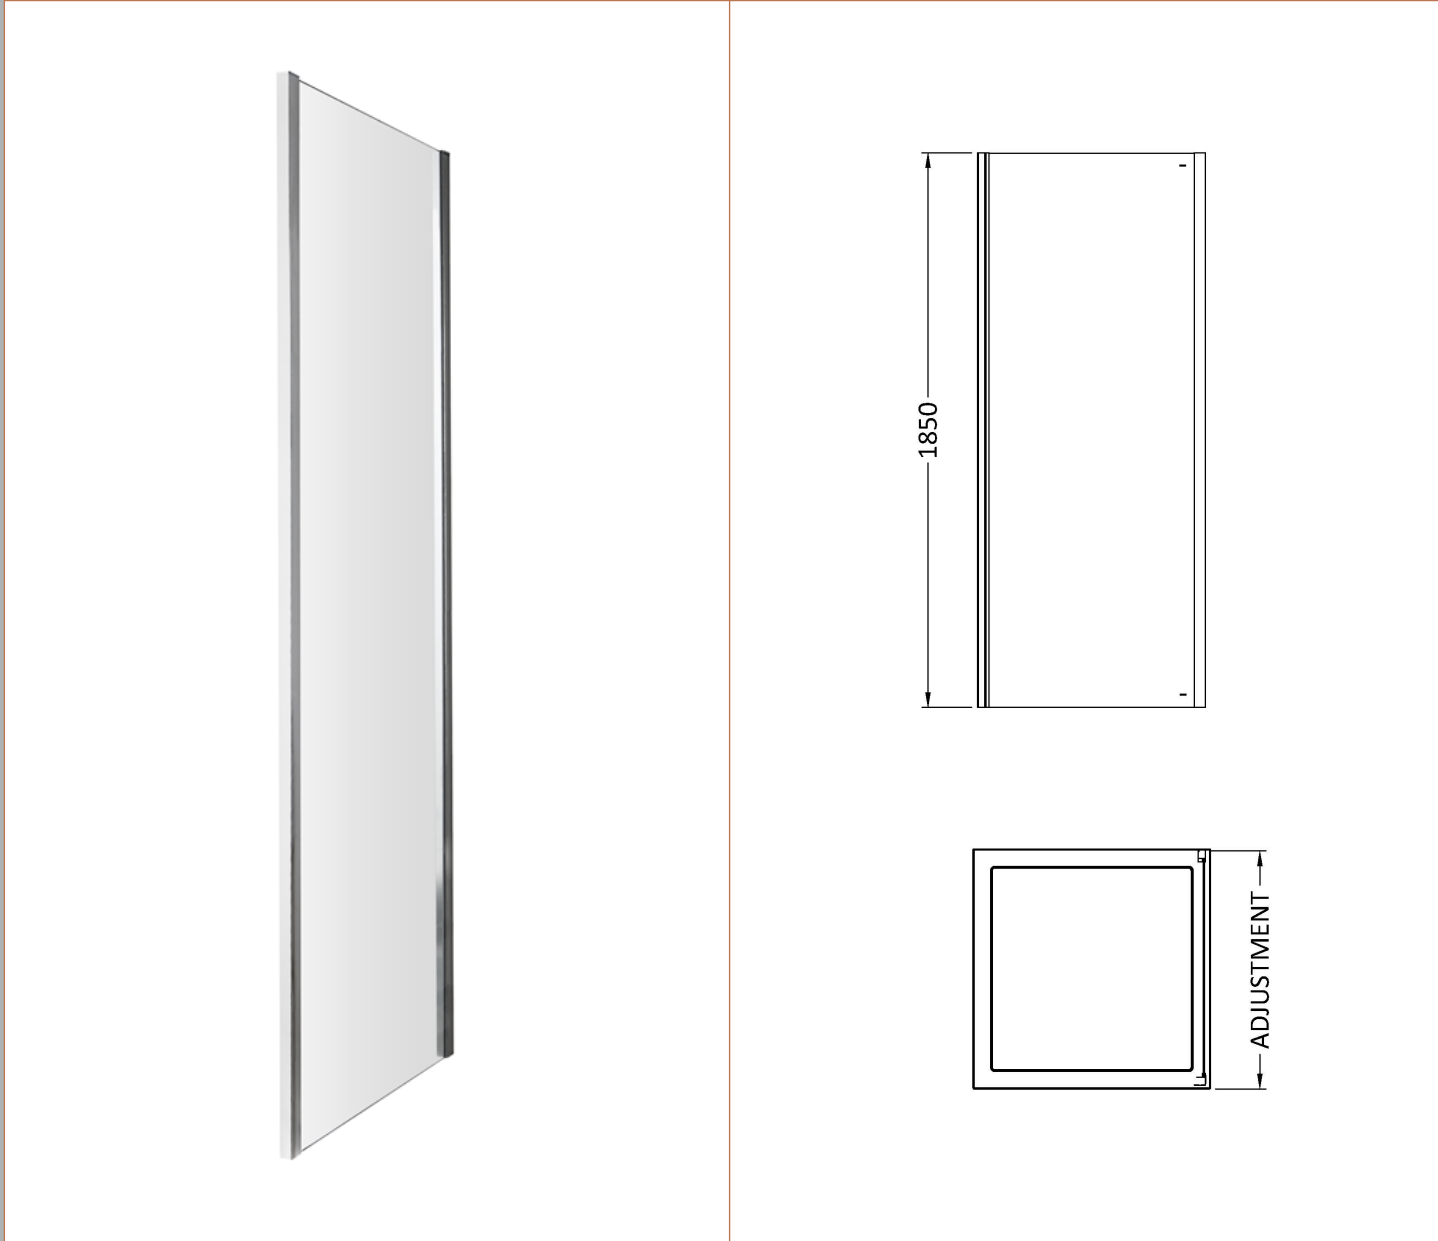

Sales Code: ERSP76

Description: Ella 760mm Side Panel (1850mm)

Product Dimensions

Height (mm):	1850
Width (mm):	745
Depth (mm):	25
Nett Weight (kg):	18.8

Packaging Dimensions

Height (mm):	1910
Width (mm):	760
Length (mm):	60
Gross Weight (kg):	18.8

Packaging Data

Box Colour:	Brown Cardboard Box - Printed
Box Qty:	1
Label Size:	100 x 50
Label Colour:	Not Applicable
Label Qty:	0

Outer Box Dimensions (If Applicable)

Height (mm):	
Width (mm):	
Depth (mm):	
Length (mm):	
Gross Weight (kg):	
Barcode:	5055369078776

Product Details

Country of Origin:	China
Fitting Instruction:	No
CE & UKCA:	Yes
Profile Material:	Aluminium
Profile Finish:	Satin Chrome
Adjustments (mm):	720mm -745mm
Entry Width (mm):	N/A
Swing In Dim (mm):	N/A
Swing Out Dim (mm):	N/A
Radius (mm):	Not Applicable
Glass Thickness (mm):	5
Easy Fit:	No
Easy Clean:	No
Handle Style:	Not Applicable
Handle Material:	Not Applicable
Enclosure Design:	Semi-Frameless
Wheel Type:	Not Applicable
Support Bar Included:	Support Bar Not Included
Extras:	None