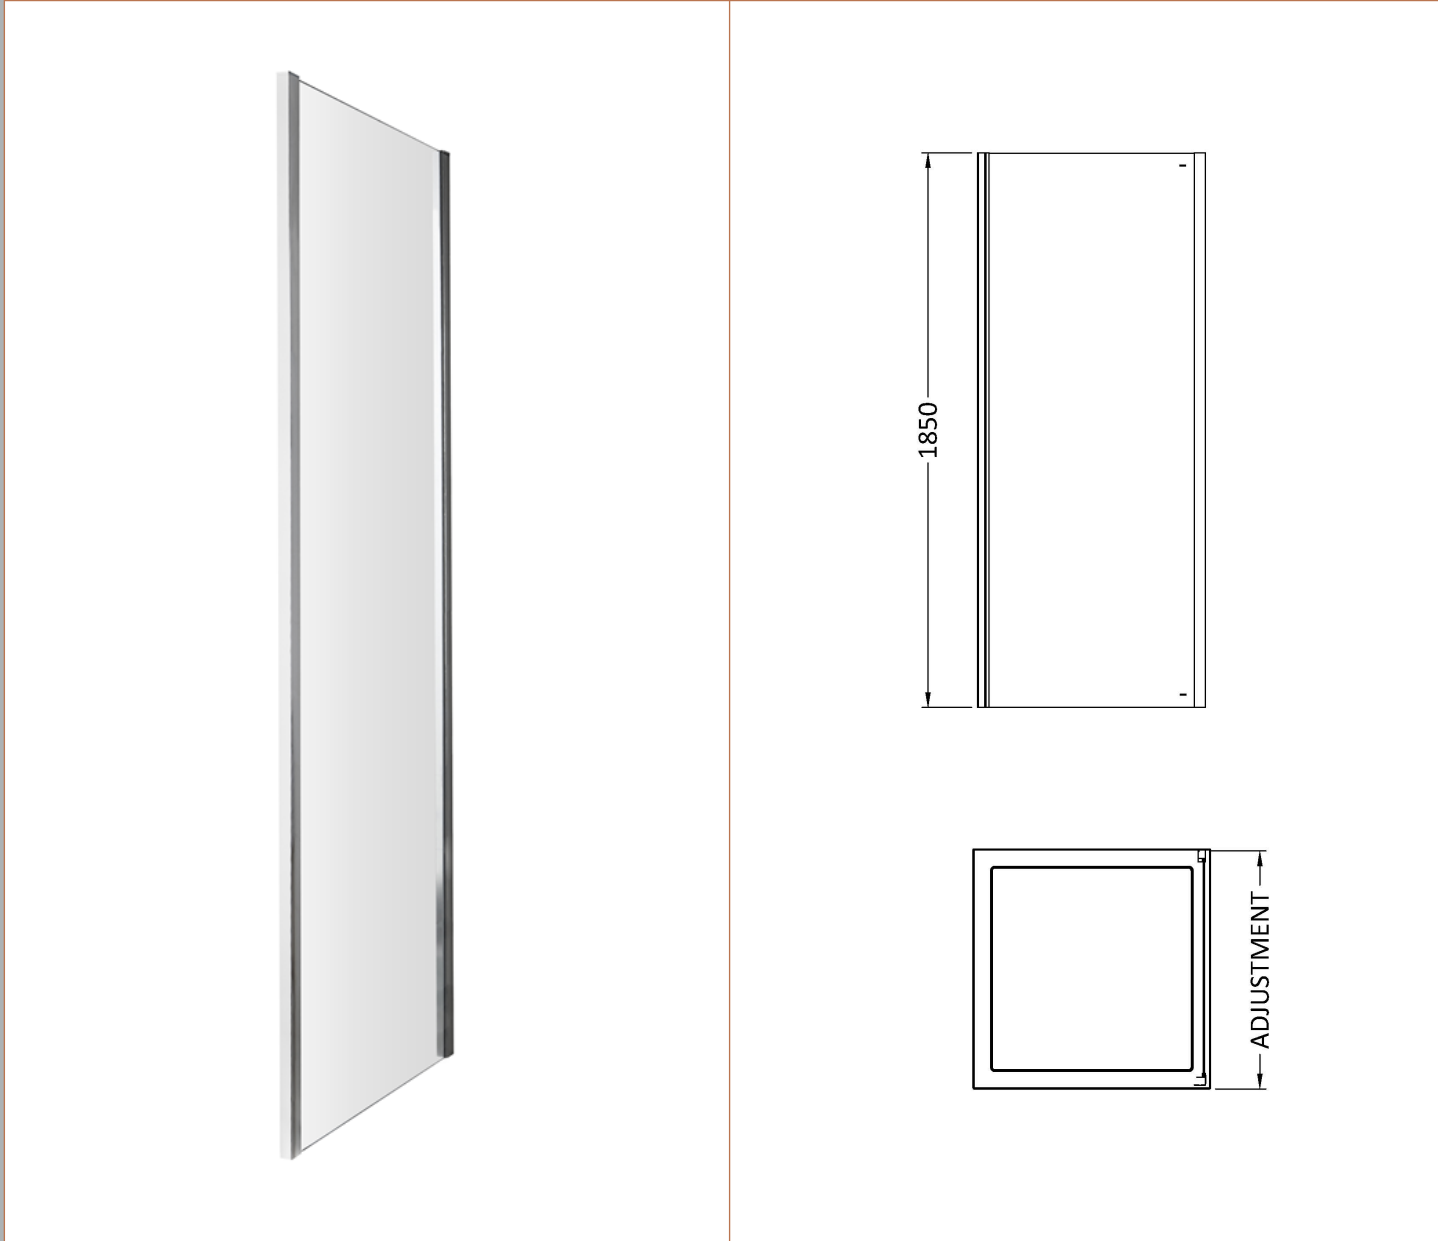

Sales Code: ERSP90

Description: Ella 900mm Side Panel (1850mm)

Product Dimensions

Height (mm):	1850
Width (mm):	885
Depth (mm):	25
Nett Weight (kg):	22

Packaging Dimensions

Height (mm):	1910
Width (mm):	900
Length (mm):	60
Gross Weight (kg):	22

Packaging Data

Box Colour:	Brown Cardboard Box - Printed
Box Qty:	1
Label Size:	100 x 50
Label Colour:	Not Applicable
Label Qty:	0

Outer Box Dimensions (If Applicable)

Height (mm):	
Width (mm):	
Depth (mm):	
Length (mm):	
Gross Weight (kg):	
Barcode:	5055369078790

Product Details

Country of Origin:	China
Fitting Instruction:	No
CE & UKCA:	Yes
Profile Material:	Aluminium
Profile Finish:	Satin Chrome
Adjustments (mm):	860mm -885mm
Entry Width (mm):	N/A
Swing In Dim (mm):	N/A
Swing Out Dim (mm):	N/A
Radius (mm):	Not Applicable
Glass Thickness (mm):	5
Easy Fit:	No
Easy Clean:	No
Handle Style:	Not Applicable
Handle Material:	Not Applicable
Enclosure Design:	Semi-Frameless
Wheel Type:	Not Applicable
Support Bar Included:	Support Bar Not Included
Extras:	None