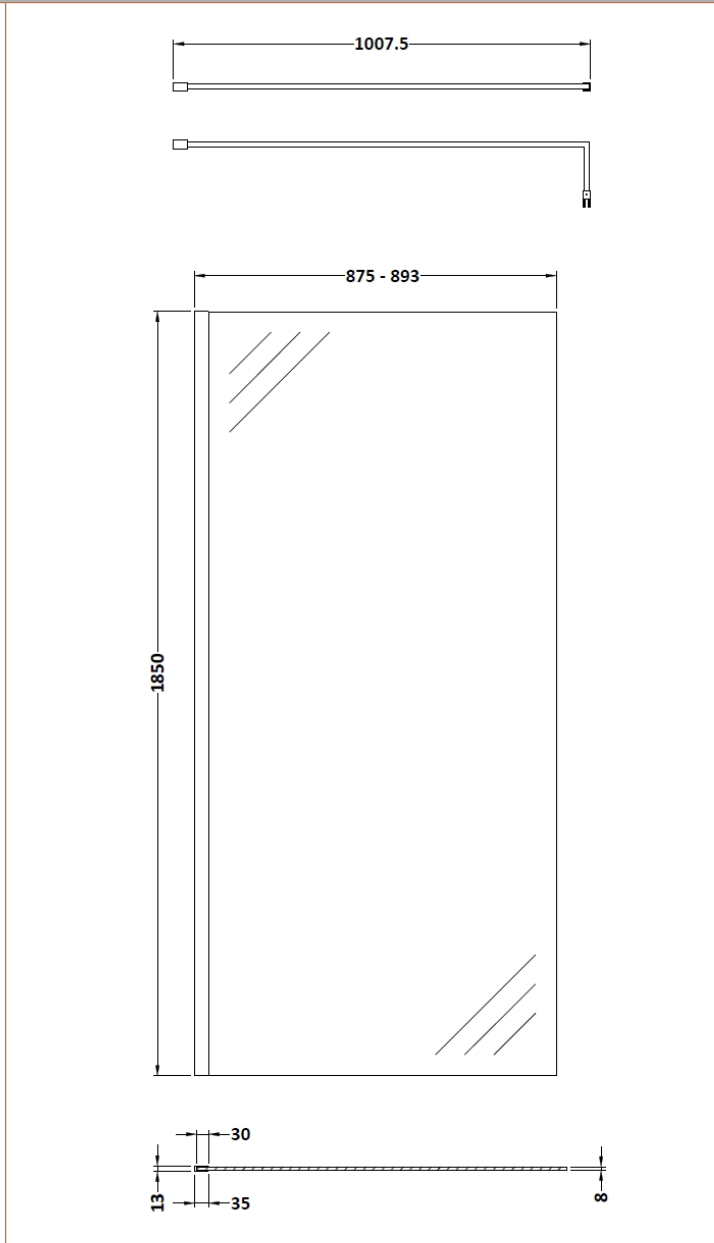

Sales Code: WRSC090

Description: Wetroom Screen 900 X 1850 X 8mm

Product Dimensions

Height (mm):	1850
Width (mm):	900
Depth (mm):	14
Nett Weight (kg):	37.5

Packaging Dimensions

Height (mm):	65
Width (mm):	950
Length (mm):	1920
Gross Weight (kg):	38.2

Packaging Data

Box Colour:	Brown Cardboard Box - Printed
Box Qty:	1
Label Size:	100 x 50
Label Colour:	Not Applicable
Label Qty:	0

Outer Box Dimensions (If Applicable)

Height (mm):	
Width (mm):	
Depth (mm):	
Length (mm):	
Gross Weight (kg):	
Barcode:	5055275819036

Product Details

Country of Origin:	China
Fitting Instruction:	No
CE & UKCA:	Yes
Profile Material:	Aluminium
Profile Finish:	Polished Chrome
Adjustments (mm):	875mm - 893mm
Entry Width (mm):	N/A
Swing In Dim (mm):	N/A
Swing Out Dim (mm):	N/A
Radius (mm):	Not Applicable
Glass Thickness (mm):	8
Easy Fit:	No
Easy Clean:	No
Handle Style:	Not Applicable
Handle Material:	Not Applicable
Enclosure Design:	Frameless
Wheel Type:	Not Applicable
Support Bar Included:	Support Bar Included
Extras:	None