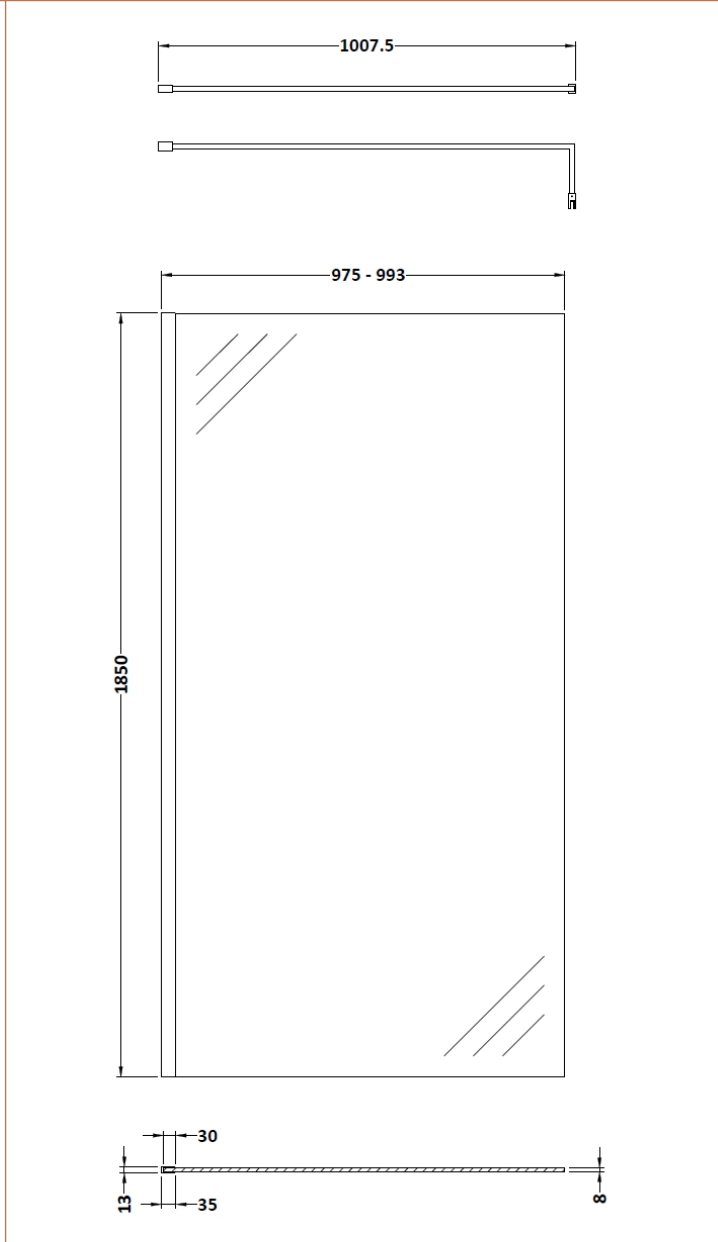

Sales Code: WRSC10

Description: Wetroom Screen 1000 X 1850 X 8mm

Product Dimensions

Height (mm):	1850
Width (mm):	1000
Depth (mm):	14
Nett Weight (kg):	42.5

Packaging Dimensions

Height (mm):	65
Width (mm):	1045
Length (mm):	1920
Gross Weight (kg):	42.5

Packaging Data

Box Colour:	Brown Cardboard Box - Printed
Box Qty:	1
Label Size:	100 x 50
Label Colour:	Not Applicable
Label Qty:	0

Outer Box Dimensions (If Applicable)

Height (mm):	
Width (mm):	
Depth (mm):	
Length (mm):	
Gross Weight (kg):	
Barcode:	5055275819043

Product Details

Country of Origin:	China
Fitting Instruction:	No
CE & UKCA:	Yes
Profile Material:	Aluminium
Profile Finish:	Polished Chrome
Adjustments (mm):	975mm - 993mm
Entry Width (mm):	N/A
Swing In Dim (mm):	N/A
Swing Out Dim (mm):	N/A
Radius (mm):	Not Applicable
Glass Thickness (mm):	8
Easy Fit:	No
Easy Clean:	No
Handle Style:	Not Applicable
Handle Material:	Not Applicable
Enclosure Design:	Frameless
Wheel Type:	Not Applicable
Support Bar Included:	Support Bar Included
Extras:	None