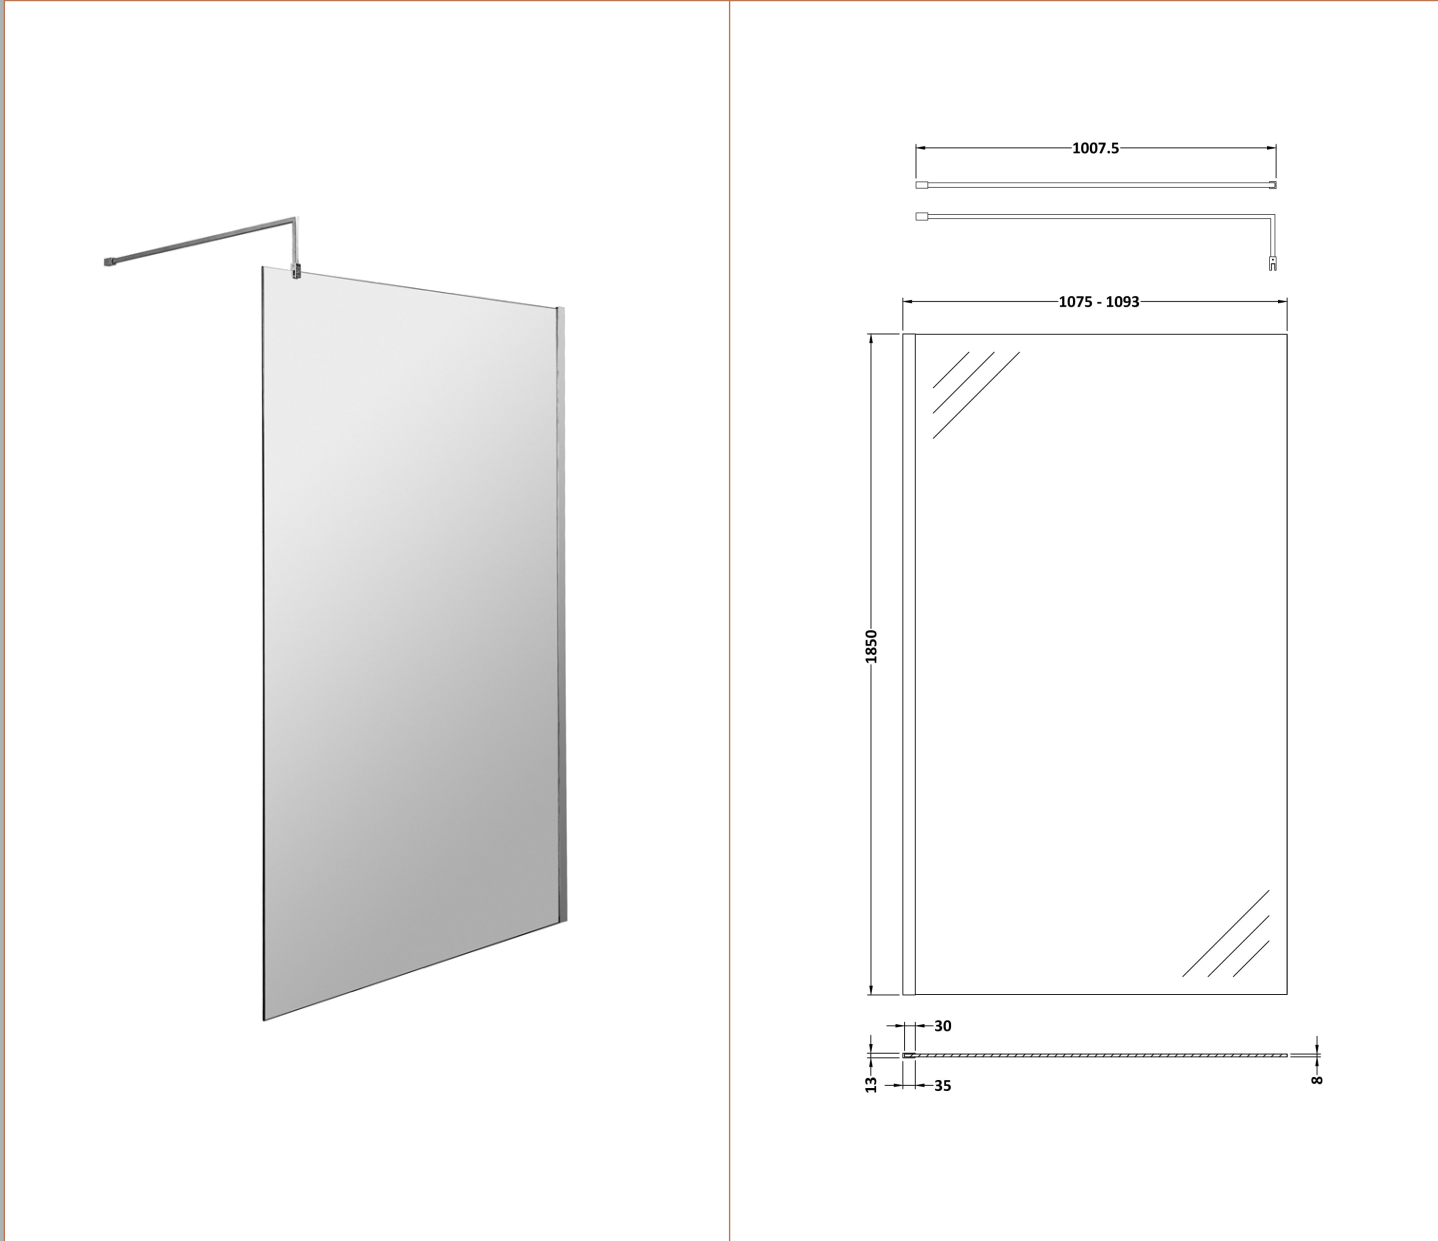

Sales Code: WRSC11

Description: Wetroom Screen 1100 X 1850 X 8mm

### Product Dimensions

Height (mm):	1850
Width (mm):	1100
Depth (mm):	14
Nett Weight (kg):	46

### Packaging Dimensions

Height (mm):	65
Width (mm):	1150
Length (mm):	1920
Gross Weight (kg):	46

### Outer Box Dimensions (If Applicable)

Height (mm):	
Width (mm):	
Depth (mm):	
Length (mm):	
Gross Weight (kg):	
Barcode:	5055275831748