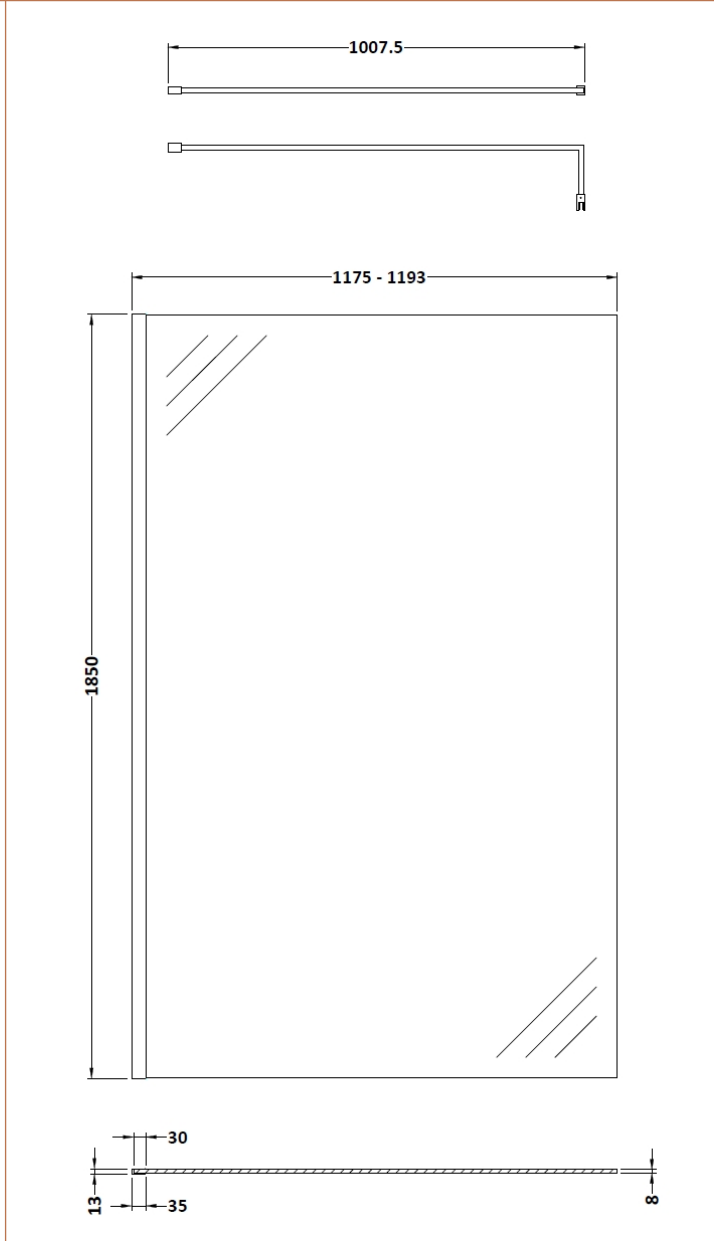

Sales Code: WRSC12

Description: Wetroom Screen 1200 X 1850 X 8mm

**Product Dimensions**

Height (mm):	1850
Width (mm):	1200
Depth (mm):	14
Nett Weight (kg):	50.5

**Packaging Dimensions**

Height (mm):	65
Width (mm):	1250
Length (mm):	1920
Gross Weight (kg):	50.5

**Packaging Data**

Box Colour:	Brown Cardboard Box - Printed
Box Qty:	1
Label Size:	100 x 50
Label Colour:	Not Applicable
Label Qty:	0

**Outer Box Dimensions (If Applicable)**

Height (mm):	
Width (mm):	
Depth (mm):	
Length (mm):	
Gross Weight (kg):	
Barcode:	5055275819050

**Product Details**

Country of Origin:	China
Fitting Instruction:	No
CE & UKCA:	Yes
Profile Material:	Aluminium
Profile Finish:	Polished Chrome
Adjustments (mm):	1175mm - 1193mm
Entry Width (mm):	N/A
Swing In Dim (mm):	N/A
Swing Out Dim (mm):	N/A
Radius (mm):	Not Applicable
Glass Thickness (mm):	8
Easy Fit:	No
Easy Clean:	No
Handle Style:	Not Applicable
Handle Material:	Not Applicable
Enclosure Design:	Frameless
Wheel Type:	Not Applicable
Support Bar Included:	Support Bar Included
Extras:	None