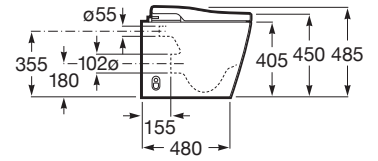

INSPIRA

In-Wash® - Rimless Back to wall vitreous china smart toilet with dual outlet. Needs power supply.

DIMENSIONS

Length	385 mm
Width	585 mm
Height	485 mm

COLOURS AND FINISHES

TECHNICAL DRAWINGS

FEATURES