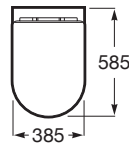

INSPIRA

In-Wash® - Rimless Back to wall vitreous china smart toilet with dual outlet. Needs power supply.

DIMENSIONS

Length	385 mm
Width	585 mm
Height	485 mm

COLOURS AND FINISHES

TECHNICAL DRAWINGS

FEATURES