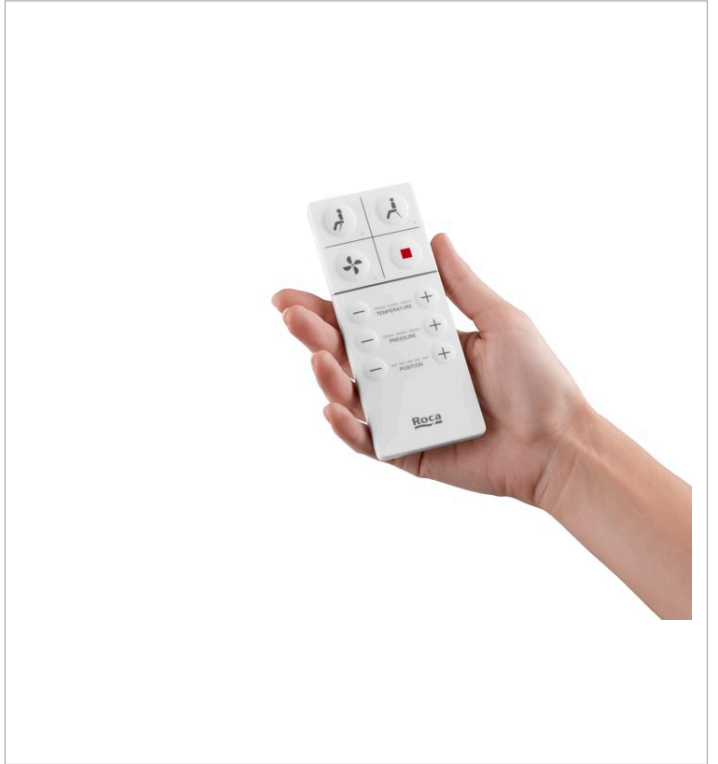

Air dryer temperature levels: 50°, 60°, OFF

Back-to-wall

Cleaning function

Control panel: Fixed, Remote control

Elbow included

Fixing kit: Included

Flushing system: Washdown

Installation type: Floor-standing

Water temperature control

COMPATIBLE WITH

BASIC TANK LH with AG valve (under window) concealed cistern for back-to-wall WCs

8901212A1

BASIC TANK L with AG valve (under window) 820mm high concealed cistern for back-to-wall WCs

8901212A0

BASIC TANK COMPACT with AG valve (80mm cistern) concealed cistern for back-to-wall WCs

8900802A0

Inspira

Three shapes, multiple combinations, ample possibilities. This vitreous china and furniture collection, with 3 design lines - Round (round), Soft (with soft angles) and Square (square)-, which can be perfectly combined, will bring life to bathroom spaces in any style.