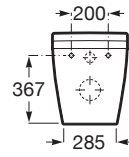

INSPIRA

In-Wash® - Rimless Back to wall vitreous china smart toilet with dual outlet. Needs power supply.

DIMENSIONS

Length	385 mm
Width	585 mm
Height	485 mm

COLOURS AND FINISHES

TECHNICAL DRAWINGS

FEATURES