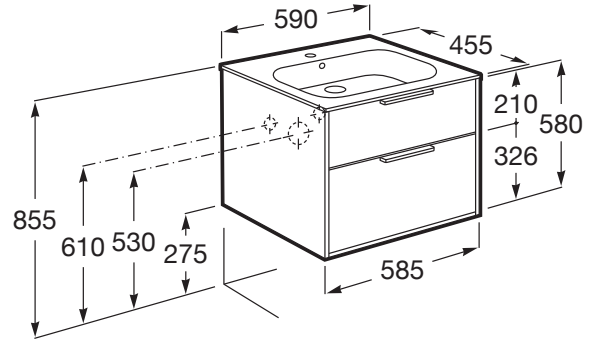

OPTICA

Vanity unit with 2 drawers and Stonex® basin

DIMENSIONS

Length	590 mm
Width	455 mm
Height	580 mm

COLOURS AND FINISHES

551 Steel Blue

TECHNICAL DRAWINGS

FEATURES

- Base unit / Closing and opening system: Soft and self close drawers
- Base unit / Doors and drawers combination: 2 drawers
- Base unit / Internal dividers
- Basin / Taphole configuration: 1 taphole in the middle
- Basin Position: Central
- Basin shape: Soft
- Installation type: Wall-hung
- Material / Base unit: Chipboard
- Tap installation: On the basin