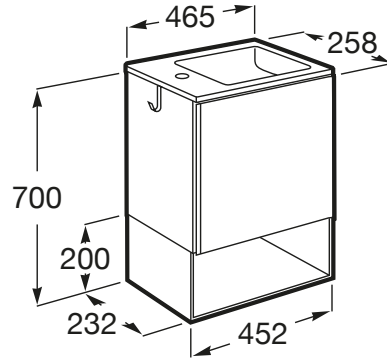

MINI

Cloakroom vanity unit and basin

DIMENSIONS

Length	465 mm
Width	258 mm
Height	700 mm

COLOURS AND FINISHES

549 Western Oak

TECHNICAL DRAWINGS

FEATURES

- Base unit / Adjustable shelves
- Base unit / Closing and opening system: Soft close doors
- Base unit / Door type: Hinged
- Base unit / Doors and drawers combination: 1 door
- Base unit / Internal shelves: 1
- Base unit / Structure: Doors
- Basin / Without overflow
- Dimensions / Basin and base unit / Height (mm): 700
- Dimensions / Basin and base unit / Length (mm): 465
- Dimensions / Basin and base unit / Width (mm): 265
- Installation type: Wall-hung
- Material / Basin: Vitreous china