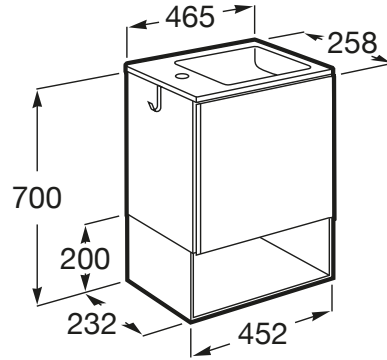

MINI

Cloakroom vanity unit and basin

DIMENSIONS

Length	465 mm
Width	258 mm
Height	700 mm

COLOURS AND FINISHES

TECHNICAL DRAWINGS

FEATURES

- Base unit / Adjustable shelves
- Base unit / Closing and opening system: Soft close doors
- Base unit / Door type: Hinged
- Base unit / Doors and drawers combination: 1 door
- Base unit / Internal shelves: 1
- Base unit / Structure: Doors
- Basin / Without overflow
- Dimensions / Basin and base unit / Height (mm): 700
- Dimensions / Basin and base unit / Length (mm): 465
- Dimensions / Basin and base unit / Width (mm): 265
- Installation type: Wall-hung
- Material / Basin: Vitreous china