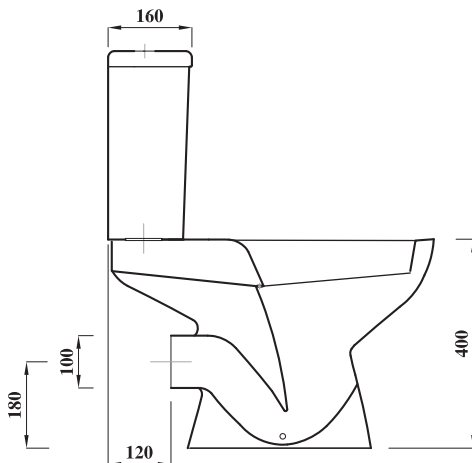

TRADE CLOSE COUPLED PUSH BUTTON WC SET

Product Code	ASTPANSET
Pan Outlet	Horizontal
Weight (Kg)	28.7
Fixing kit included	Yes
Material	Vitreous China
Cistern fittings included	Yes
Pre-installed/Bagged	Pre-installed
Flushing Volume (Ltr)	6/4 Standard
Flushing Mechanism	Dual Flush Push Button
Inlet	RH Bottom Inlet

Key features:

- UKCA compliant
- Smooth modern design
- Water saving option
- Soft close seat

Description:

A close coupled pan with smooth lines, it's family friendly easy clean WC will fit perfectly with a dual flush push button operation.

All dimensions are approximate and subject to normal ceramic variation. Although every effort is made not to change the above product specification, Lecico reserve the right to do so without prior notification if necessary. *Against manufacturers defects. Full information on guarantees available upon request.