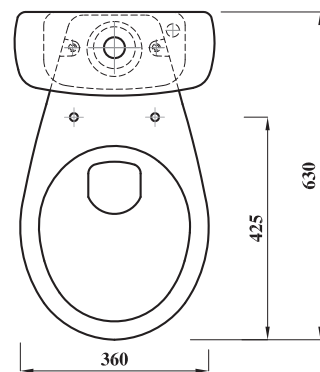

TRADE CLOSE COUPLED PUSH BUTTON WC SET

Product Code	ASTPANSET
Pan Outlet	Horizontal
Weight (Kg)	28.7
Fixing kit included	Yes
Material	Vitreous China
Cistern fittings included	Yes
Pre-installed/Bagged	Pre-installed
Flushing Volume (Ltr)	6/4 Standard
Flushing Mechanism	Dual Flush Push Button
Inlet	RH Bottom Inlet

Key features:

- UKCA compliant
- Smooth modern design
- Water saving option
- Soft close seat

Description:

A close coupled pan with smooth lines, it's family friendly easy clean WC will fit perfectly with a dual flush push button operation.

All dimensions are approximate and subject to normal ceramic variation. Although every effort is made not to change the above product specification, Lecico reserve the right to do so without prior notification if necessary. *Against manufacturers defects. Full information on guarantees available upon request.