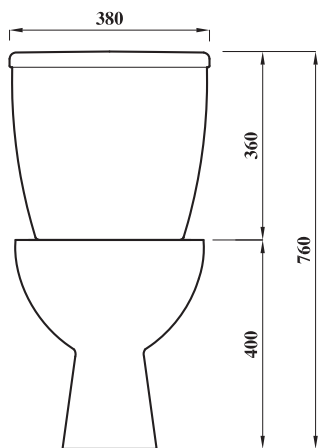

TRADE CLOSE COUPLED PUSH BUTTON WC SET

Product Code	ASTPANSET
Pan Outlet	Horizontal
Weight (Kg)	28.7
Fixing kit included	Yes
Material	Vitreous China
Cistern fittings included	Yes
Pre-installed/Bagged	Pre-installed
Flushing Volume (Ltr)	6/4 Standard
Flushing Mechanism	Dual Flush Push Button
Inlet	RH Bottom Inlet

Key features:

- UKCA compliant
- Smooth modern design
- Water saving option
- Soft close seat

Description:

A close coupled pan with smooth lines, it's family friendly easy clean WC will fit perfectly with a dual flush push button operation.

All dimensions are approximate and subject to normal ceramic variation. Although every effort is made not to change the above product specification, Lecico reserve the right to do so without prior notification if necessary. *Against manufacturers defects. Full information on guarantees available upon request.