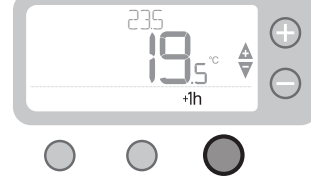

Press for one hour override

6 Troubleshooting

10% battery power

Battery critical low

Faulty sensor

Wireless Programmable Thermostat and Relay Box only (FPP16216)

Thermostat is flashing

and LED is flashing RED

Wireless signal lost - Move the Thermostat to another location to try and restore communication.

Thermostat is flashing

and LED is flashing.

Check Relay Box has power by pressing the button to switch boiler on. If Relay Box has power then no wireless binding data stored - contact your installer.

Relay Box LED is flashing RED slowly.

Relay Box is in binding mode - will time out of this mode after 3 minutes.