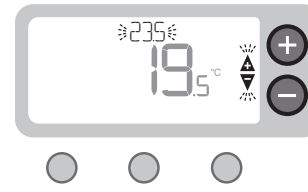

“MAN”

Only set temperature is followed

“OFF”

Heating is OFF

4 Temperature Override

“AUTO”

Temporary override until next programmed period

“MAN”

Permanent override until manually changed

“+1h”

Press for one hour override

6 Troubleshooting

10% battery power

Battery critical low

Faulty sensor

Wireless Programmable Thermostat and Relay Box only (FPP16216)