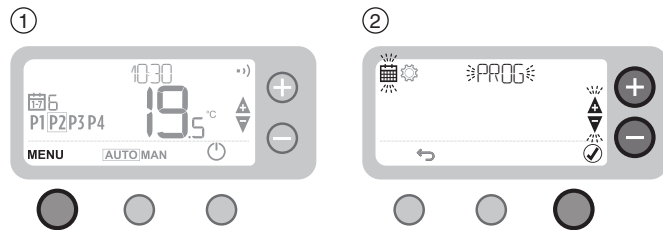

Adjusting the Schedule

Press MENU

Select PROG then confirm