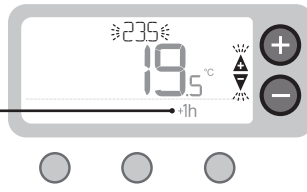

“MAN”

Only set temperature is followed

“OFF”

Heating is OFF

4 Temperature Override

“AUTO”

Temporary override until next programmed period

“MAN”

Permanent override until manually changed

“+1h”

Press for one hour override

6 Troubleshooting

10% battery power

Battery critical low

Faulty sensor

Wireless Programmable Thermostat and Relay Box only (FPP16216)