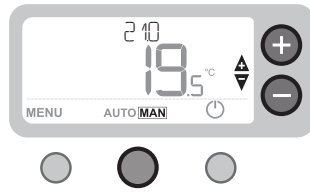

2 Programming the Schedule

Default Schedule

	P1	P2	P3	P4
	6:30	8:00	18:00	22:30
	21°C	16°C	21°C	16°C

Adjusting the Schedule

Press MENU

Select PROG then confirm

Select day then confirm

Select period then confirm

Adjust time then confirm

Adjust temperature then confirm

Copy Day

Select day then COPY

Select "TO" day then confirm

3 Device Modes

“AUTO”

Programmed schedule is followed

“MAN”

Only set temperature is followed

“OFF”

Heating is OFF

4 Temperature Override

“AUTO”

Temporary override until next programmed period

“MAN”