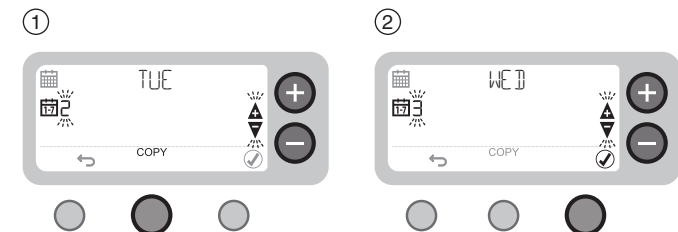

2 Programming the Schedule

Default Schedule

	P1	P2	P3	P4
	6:30	8:00	18:00	22:30
	21°C	16°C	21°C	16°C

Adjusting the Schedule

Press MENU

Select PROG then confirm

Select day then confirm

Select period then confirm

Adjust time then confirm

Adjust temperature then confirm

Copy Day

Select day then COPY

Select "TO" day then confirm

3 Device Modes

“AUTO”

Programmed schedule is followed