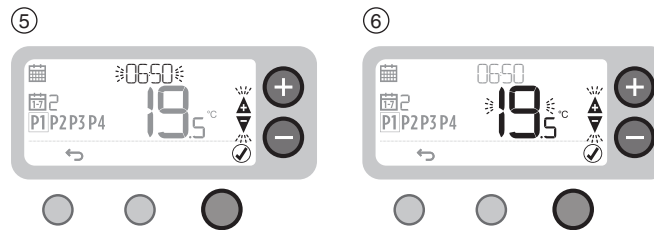

2 Programming the Schedule

Default Schedule

	P1	P2	P3	P4
	6:30	8:00	18:00	22:30
	21°C	16°C	21°C	16°C

Adjusting the Schedule

Press MENU

Select PROG then confirm

Select day then confirm

Select period then confirm