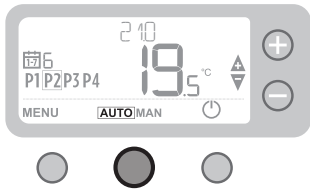

Adjust time then confirm

Adjust temperature then confirm

Copy Day

Select day then COPY

Select "TO" day then confirm

3 Device Modes

“AUTO”

Programmed schedule is followed

“MAN”

Only set temperature is followed

“OFF”

Heating is OFF

4 Temperature Override

“AUTO”

Temporary override until next programmed period

“MAN”