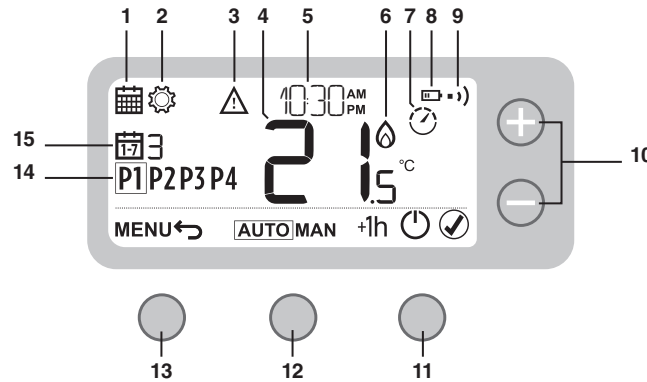

WIRED & WIRELESS PROGRAMMABLE THERMOSTAT

User Guide

FPP15206
FPP16216

1 Screen and button overview

- 1 Programming Menu
- 2 Settings Menu
- 3 Alert
- 4 Room Temperature
- 5 Current time
- 6 Heat demand
- 7 Optimisation
- 8 Low battery
- 9 Wireless signal (FPP16216 only)
- 10 Temperature adjust
- 11 Right button
- 12 Middle button
- 13 Left button
- 14 Schedule period
- 15 Day