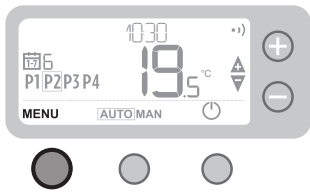

Thermostat is flashing

and LED is flashing RED

Wireless signal lost - Move the Thermostat to another location to try and restore communication.

Thermostat is flashing

and LED is flashing.

Check Relay Box has power by pressing the button to switch boiler on. If Relay Box has power then no wireless binding data stored - contact your installer.

Relay Box LED is flashing RED slowly.

Relay Box is in binding mode - will time out of this mode after 3 minutes.

5 Date and Time

①

Press MENU

②

Select SETTINGS then confirm

⑤