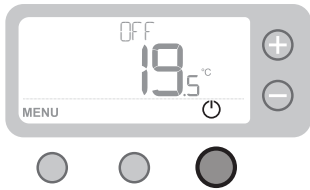

2 Programming the Schedule

Default Schedule

	P1	P2	P3	P4
	6:30	8:00	18:00	22:30
	21°C	16°C	21°C	16°C

Adjusting the Schedule

Press MENU

Select PROG then confirm

Select day then confirm

Select period then confirm

Adjust time then confirm

Adjust temperature then confirm

Copy Day

Select day then COPY

Select "TO" day then confirm

3 Device Modes

“AUTO”

Programmed schedule is followed

“MAN”

Only set temperature is followed

“OFF”

Heating is OFF

4 Temperature Override

“AUTO”

Temporary override until next programmed period

“MAN”