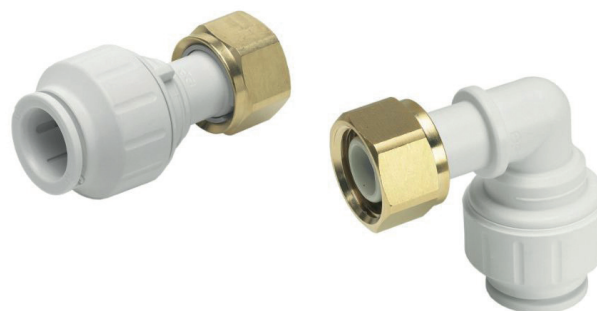

Stock Cocks

Code Barcode	Description	Bag Qty
90003233 5055003858603	JG Speedfit stopcock 15mm	1

Stop Ends

Code Barcode	Description	Bag Qty
90003170 5055003858504	JG Speedfit stop end 15mm	2
90003177 5055003858511	JG Speedfit stop end 15mm	5
90003184 5055003876218	JG Speedfit stop end 22mm	2

Tap Connectors

Code Barcode	Description	Bag Qty
90003149 5055003858627	JG Speedfit straight tap connector 15x1/2"	1
90003156 5055003876713	JG Speedfit straight tap connector 22x3/4"	1
90003163 5055003858399	JG Speedfit bent tap connector 15x1/2"	1