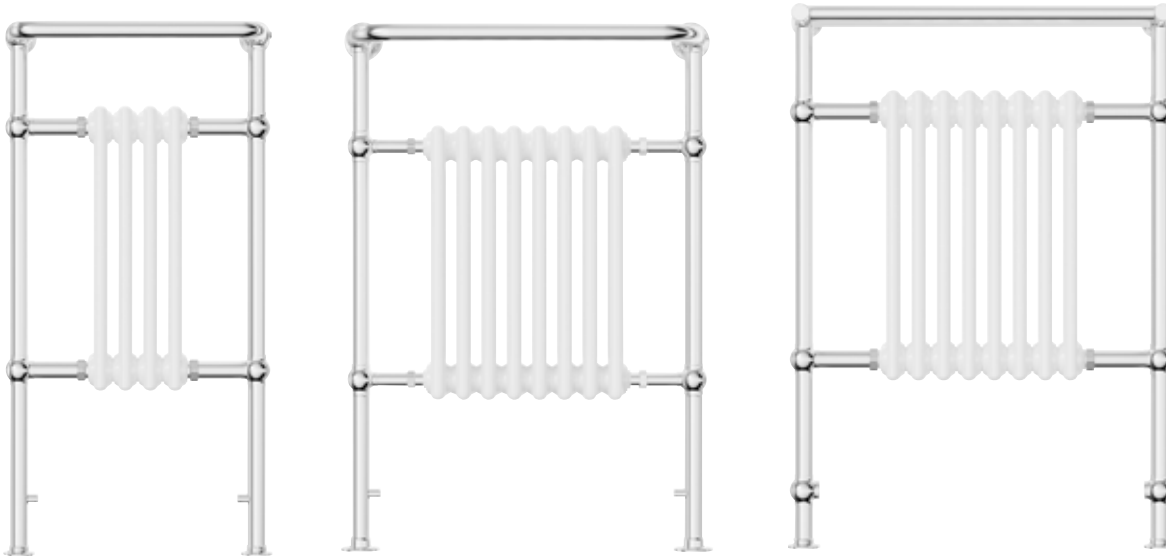

TRADITIONAL TOWEL WARMERS

260mm deep with 4 bar rack

Traditional Towel Warmers - Chrome/Gloss White Finish

Code	Height	Width	BTU / Watts	List Price
42536001	963	493	1386 / 406	£238.16
42536101	963	673	2420 / 709	£269.59
42536201	963	673	2435 / 714	£326.87

*All outputs specifications (BTU / Watts) are at dT50

All prices include VAT at the current rate of 20%. Prices subject to change. For the latest prices please visit our website primaflowandp.co.uk