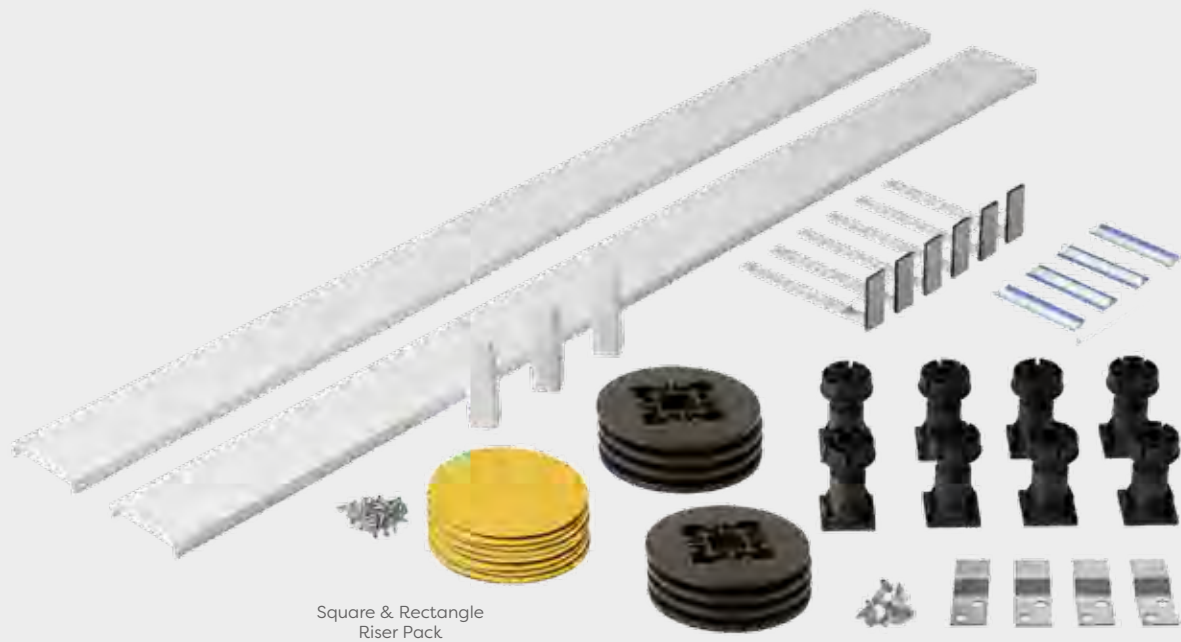

Shower Riser Packs

Riser Packs

Code	Description	Price
329295WT	Square / Rectangle / Neo Riser Pack (Up to 120mm)	£77.09
329297WT	Square / Rectangle / Neo Riser Pack (Over 1200mm)	£109.81
329296WT	Quadrant & Offset Quadrant Riser Pack	£103.91

*Panel height 95mm