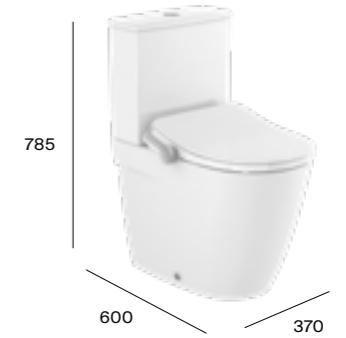

Compact moulded back-to-wall close-coupled smart toilet

A342685000	Smart compact close-coupled pan	£410.02
A34168C00F	Cistern with 4.5/3 litre flush	£355.21
A804058001	Non-heated seat	£1,115.58