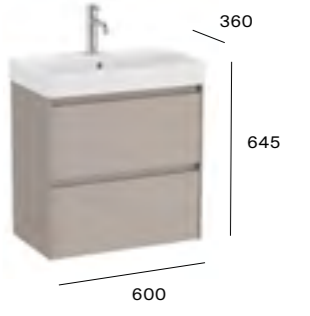

600mm 2 drawer basin and base unit

A857601...	Base unit	£589.97
A327684004	Basin - Gloss White	£289.70
A327684...	Basin - Matt White/Black	£347.66
TOTAL WITH GLOSS BASIN		£879.67
TOTAL WITH MATT BASIN		£937.63

Required:
ZWHB100001 UK space saving waste **£42.33**

Ona finishes

Substitute ... in the reference with the code for the chosen finish: