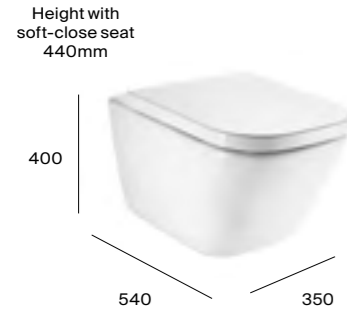

The Gap Square / Toilets

- Compatible with EM1 touchless flush. See page 71
- Upgrade to Matt Black/White flush button. See page 107

Rimless® wall-hung toilet

Rimless® compact wall-hung toilet