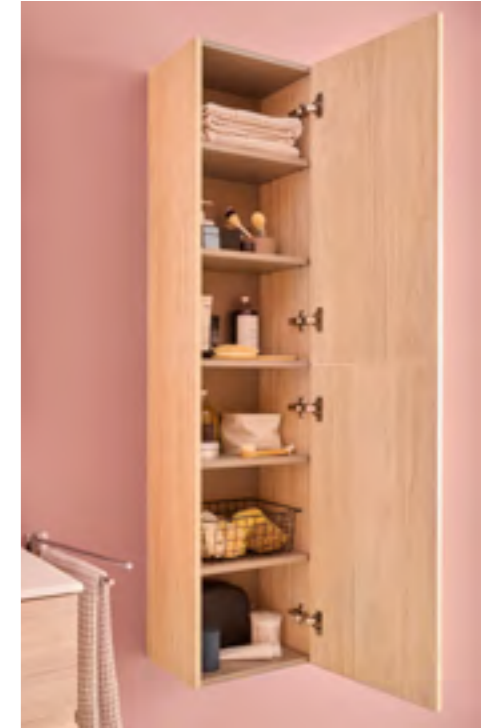

## Extra top unit

A857703... With 1 soft-close reversible door and 2 internal wooden shelves

£418.82

A857703548 Matt Blue

£586.36