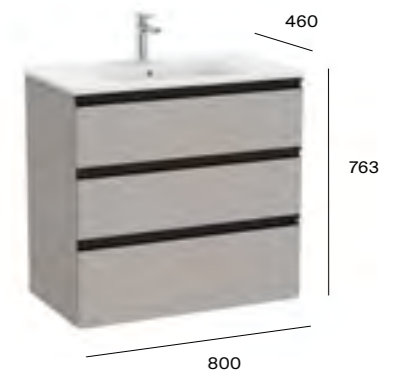

A857406...	Base unit	£696.44
A857406548	Base unit - Matt Blue	£975.02
A3279A4000	Basin - 1TH	£328.57
TOTAL		£1,025.01
TOTAL IN MATT BLUE		£1,303.59

Required:

ZWHB100001	UK space saving waste	£42.33

Optional furniture legs 110mm for 3 drawer furniture

A816827339	Aluminium (4 in pack)	£93.88
A816827458	Nickel (4 in pack)	£93.88
A816827485	Matt Black (4 in pack)	£93.88