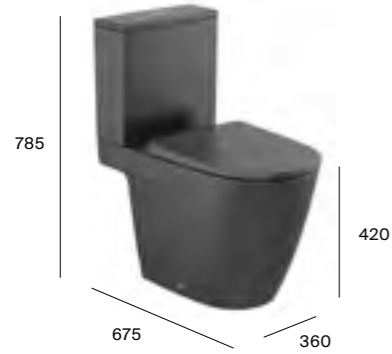

Ona / Toilets - Matt Black/ Matt White

Rimless® close-coupled open back toilet

A342687..0	Open back pan	£461.41
A34168C..F	Close-coupled cistern	£576.29
A801E12..1	Supralit® soft-close seat	£221.17

TOTAL £1,258.87