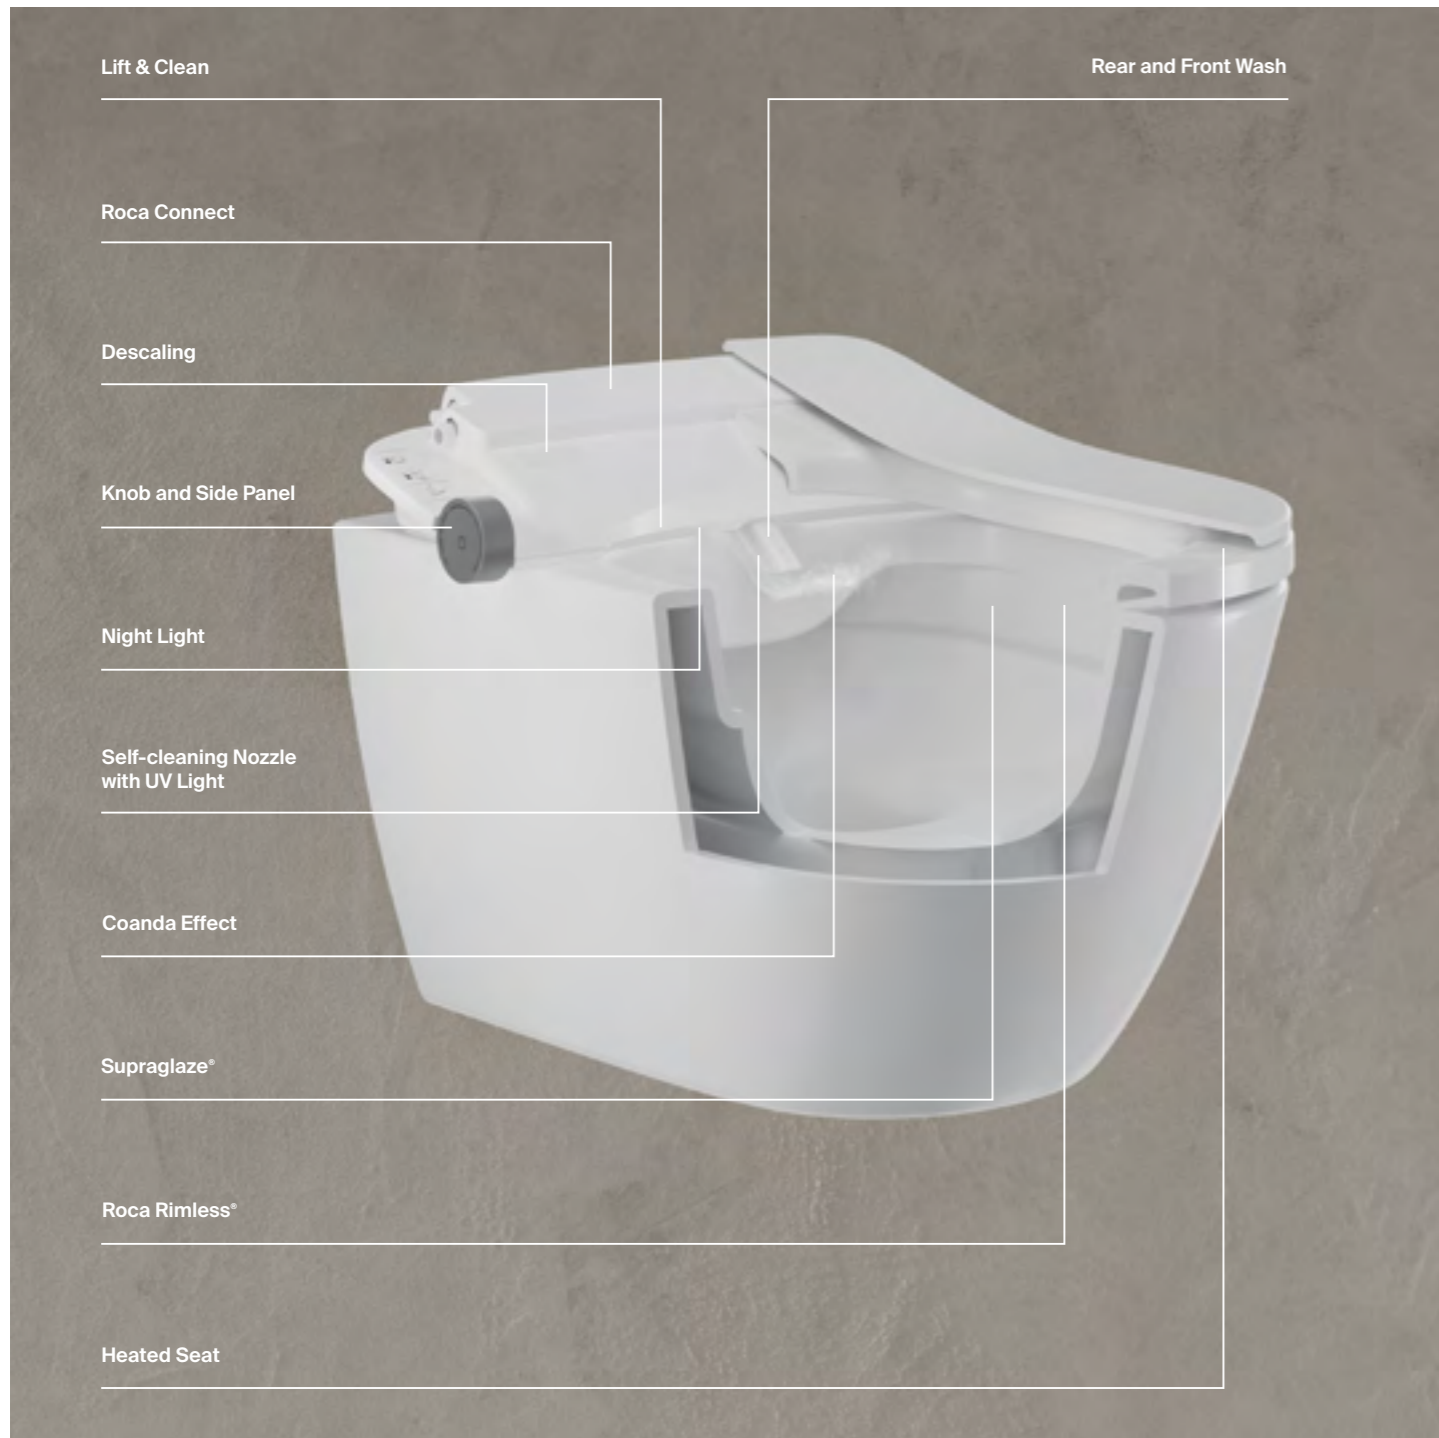

# Smart & Innovative Toilets

Explore Roca's Smart Toilet collection of intuitive models that combine the design and quality commitment of a standard Roca toilet, with bidet and drying functions. Choose from back-to-wall, close-coupled and wall-hung smart toilet options, all designed incorporating advanced rimless technology for greater water saving and maximum hygiene.