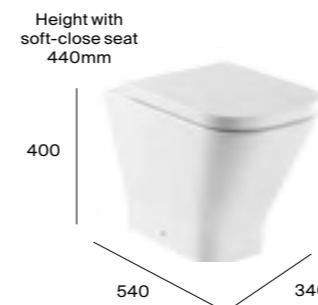

A347737000	Back-to-wall pan	£436.78
A801472006	Soft-close seat	£95.02
A801470002	Standard seat	£132.23

TOTAL with soft-close seat **£531.80**
TOTAL with standard seat **£569.01**

Rimless® comfort height back-to-wall toilet