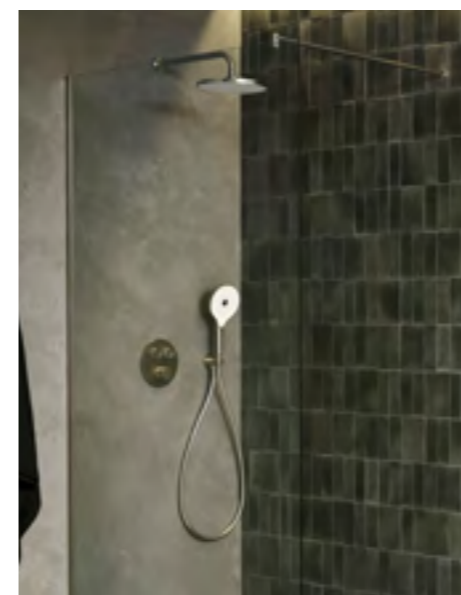

Product Guarantees and Aftersales support	139
---	-----

Finishes Guide	140
----------------	-----

Basins with Furniture 06

Toilets and Basins 44

Concealed cisterns, In-wall frames and Flush plates 74

Taps and Showers 86  
Brushed Brass / Stainless Steel / Titanium Black