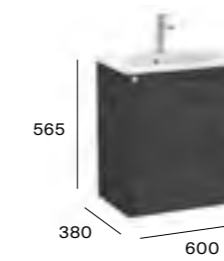

A857705...	Base unit	£587.24
A3279AC000	Basin - 1TH	£256.92
TOTAL		£844.16

Required:
ZWHB100001 UK space saving waste **£42.33**

600mm compact basin and base unit
with three soft-close drawers