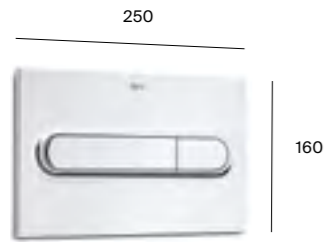

Duplo One / Flush plates

PL1 flush plate
Dual flush

A890195001	Chrome	£69.04
A890195002	Grey Lacquer	£69.04
A890195000	White	£55.25
A890195005	White and Grey laquer	£69.04