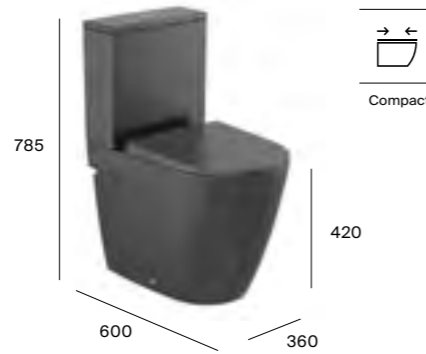

Rimless® compact close-coupled moulded back-to-wall toilet

A342688..0	Back-to-wall pan	£555.58
A34168C..F	Close-coupled cistern	£576.29
A801E2..1	Supralit® soft-close seat	£221.17

TOTAL £1,353.04