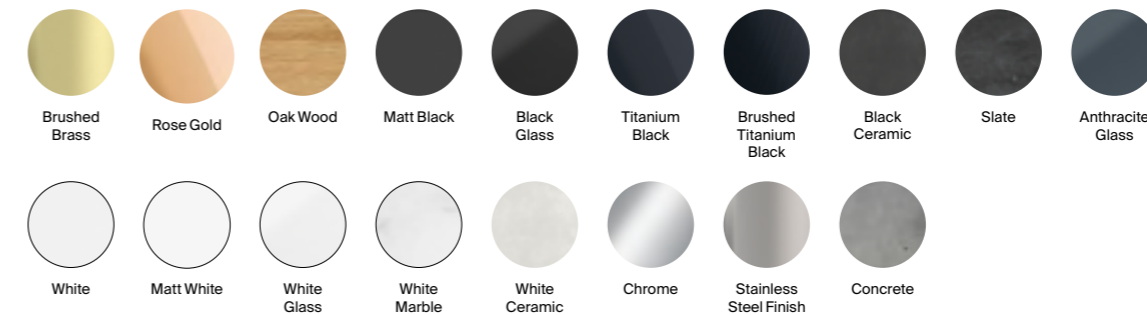

Finishes

Dimensions are in mm. All prices are inclusive of VAT.