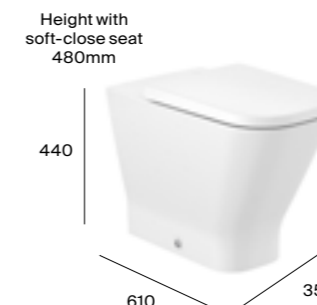

A347479000	Back-to-wall pan	£514.92
A801472006	Soft-close seat	£95.02
A801470002	Standard seat	£132.23

TOTAL with soft-close seat **£609.94**
TOTAL with standard seat **£647.15**

Dimensions are in mm. All prices are inclusive of VAT.