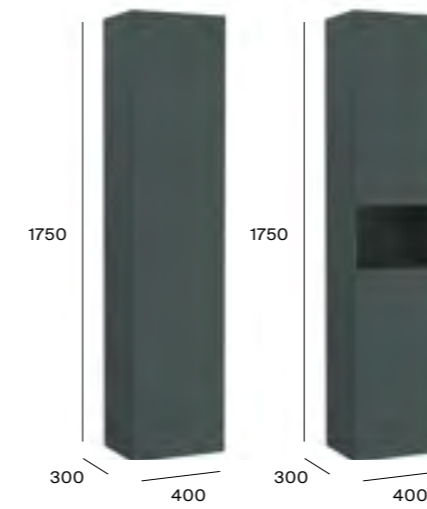

Column wall units / Delta for Ona

Extra column unit