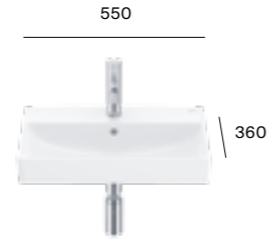

Compact depth wall-hung basins

A327683000	550mm 1TH basin - Gloss White	£242.31
A327683620	550mm 1TH basin - Matt White	£290.79
A327683080	550mm 1TH basin - Matt Black	£290.79

Optional Semi-pedestal

A337782000	Semi pedestal - Gloss White*	£191.26