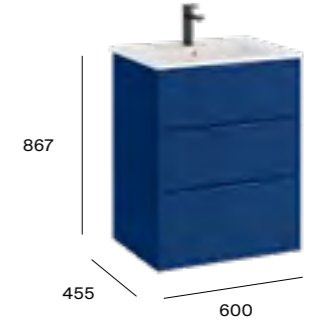

600mm 3 drawer basin and base unit

A857984...	Base unit	£557.28
A32799E000	Basin - 1 taphole	£284.76
TOTAL		£842.04

Required:		
ZWHB100001	UK space saving waste	£42.33