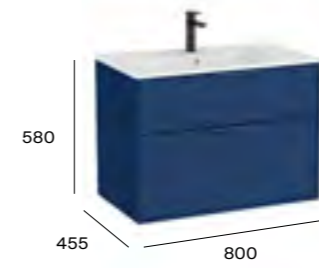

800mm 2 drawer basin and base unit

A857839...	800 x 455mm base unit	£620.55
A32799C000	Basin - 1 taphole	£328.58
TOTAL		£949.13

Required:		
ZWHB100001	UK space saving waste	£42.33