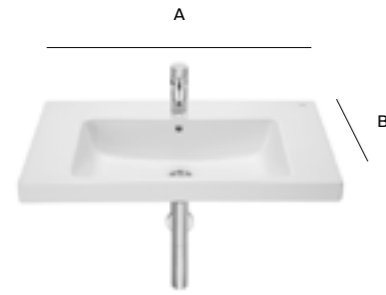

The Gap / Basins

Wall-hung basin

A	600	550	500	450
B	460	460	420	420

Cloakroom basin