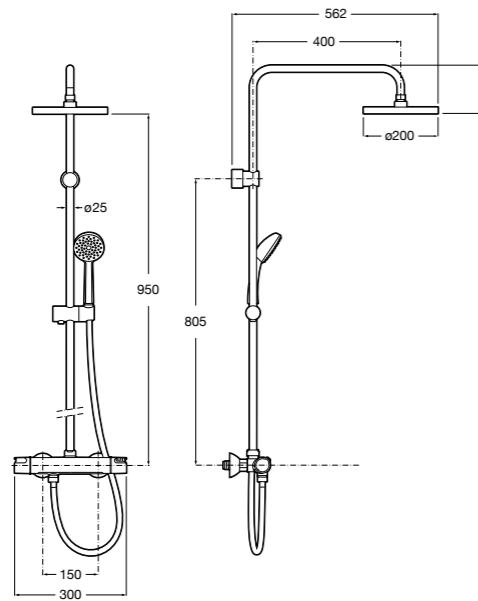

A5A9F18NB0
Shower column

£1,065.31

£69.48

Key features

- Thermostatic mixer
- 100mm diameter shower handset with rain spray function
- Available in Chrome or Matt Black finishes
- Rain effect showerhead 200mm diameter
- Evershine coating
  Guards against corrosion, delivers brightness, a sparkling mirror effect and an anti-scratch finish
- Security 38°C
  Safety temperature stop which eliminates the risk of scalding
- SafeTouch®
  Prevents the chromed plating on thermostatic taps from becoming hot
- Easy Clean
  Anti-limescale system for shower handsets to prevent limescale accumulation

Wastes and Push Buttons / Matt Black / Matt White

Bath wastes

- Matt Black
- Matt White

Bath pop-up waste and overflow for single-ended baths

Matt Black / Matt White
A24L6330..

£94.12

- Matt Black
- Matt White

Bath pop-up waste and overflow for double-ended baths

Matt Black / Matt White
A24L6340..

£120.72

- Matt Black
- Matt White

Overflow filler and waste

Matt Black / Matt White
A24L6350..

£191.74

Basin waste

- Matt Black
- Matt White

Standard press down waste

Matt Black / Matt White
A5054015..

£65.73

Bottle Trap

- Matt Black
- Matt White

300mm basin bottle trap

Matt Black / Matt White
A5064071..

£114.07

Push button

- Matt Black
- Matt White

Push button for close coupled cisterns Ø48

Matt Black / Matt White
AH00188..R

£25.36