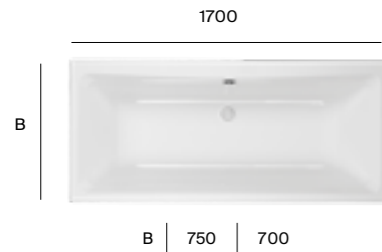

Tordera

Double-ended bath

A248718000	1700 x 750 - 2 tapholes	£455.26
A248719000	1700 x 750 - 0 taphole	£455.26
A248716000	1700 x 700 - 2 tapholes	£419.75
A248717000	1700 x 700 - 0 taphole	£419.75
Required: A248723000 Legset		£26.63