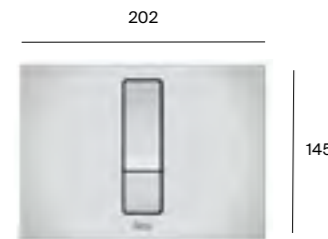

PS4 flush plate

Dual flush

A890221300	White	£87.99
A890221301	Chrome	£87.99
A890221307	Matt White	£113.76
A890221306	Matt Black	£113.76
A8902213NM	Brushed Titanium Black	£422.34
A8902213VA	Brushed Brass	£422.34
A890221304	Stainless Steel	£288.60