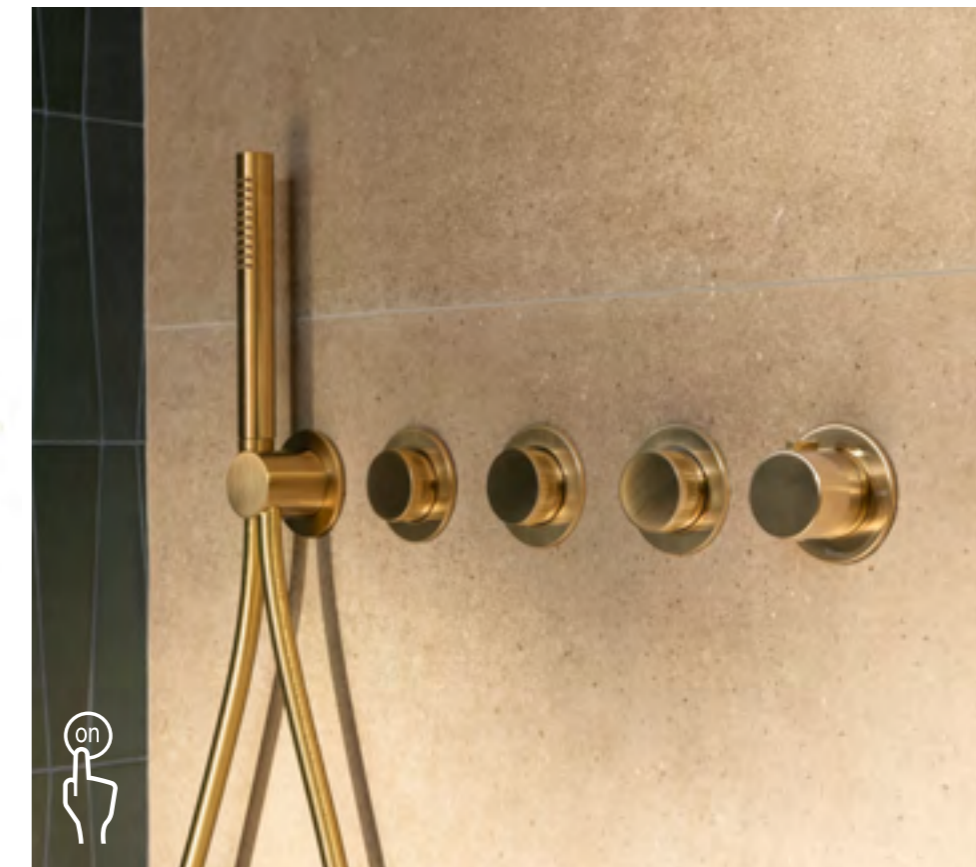

T-Multi Switch blends easy intuitive push-button control with adjustable dials for effortless, reliable showering performance.