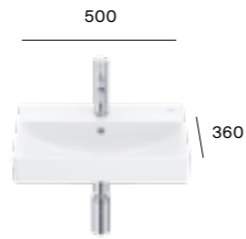

Compact depth wall-hung basins

A32768E000	500mm 1TH basin - Gloss White	£216.25
A32768E620	500mm 1TH basin - Matt White	£259.52
A32768E080	500mm 1TH basin - Matt Black	£259.52

Optional Semi-pedestal

A337782000	Semi pedestal - Gloss White*	£191.26