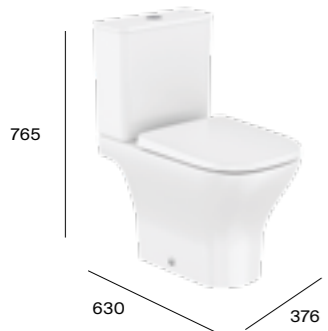

Rimless® Vortex close-coupled open back toilet

Rimless Vortex

● Eco cistern 4.5/3 L dual flush

A342V1600U	Open back WC pan	£182.73
A341V1C000	Close-coupled cistern	£184.51
A801F72001	Soft-close seat and cover	£114.89