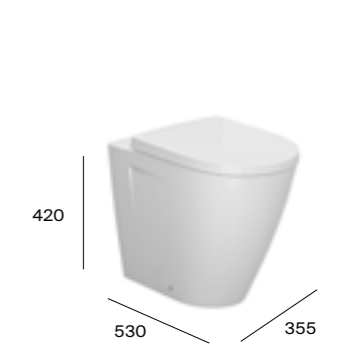

Rimless® Vortex back-to-wall toilet

Rimless Vortex

A347759000	Rimless® Vortex WC pan	£445.27
A801A22001	Soft-close seat and cover	£117.42

Please note an additional concealed cistern is required when installing a back-to-wall or wall-hung toilet, please refer to pages 79 & 81 for a selection of compatible cisterns