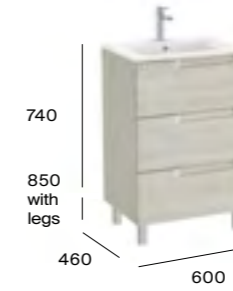

A857716...	Base unit with legs	£736.25
A3279A8000	Basin - 1TH	£284.76
TOTAL		£1,021.01

Required:

ZWHB100001	UK space saving waste	£42.33

Plinth solutions (Extra)
Furniture plinth for 460mm
standard depth 3 drawer units