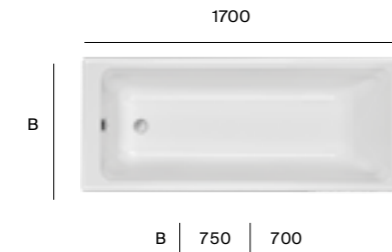

Tordera

Single-ended bath

A248714000	1700 x 750 - 2 tapholes	£455.26
A248715000	1700 x 750 - 0 taphole	£455.26
A248710000	1700 x 700 - 2 tapholes	£351.27
A248711000	1700 x 700 - 0 taphole	£351.27
Required: A248723000 Legset		£26.63