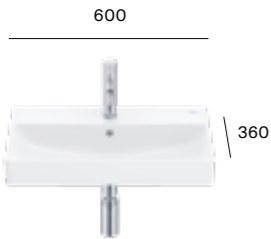

Compact depth wall-hung basins

A327684000	600mm 1TH basin - Gloss White	£289.70
A327684620	600mm 1TH basin - Matt White	£347.66
A327684080	600mm 1TH basin - Matt Black	£347.66

Optional Semi-pedestal

A337782000	Semi pedestal - Gloss White*	£191.26