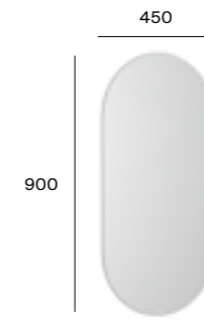

Mirrors with lighting

Luna ambient oval

A812429000	450 x 900mm	£433.44