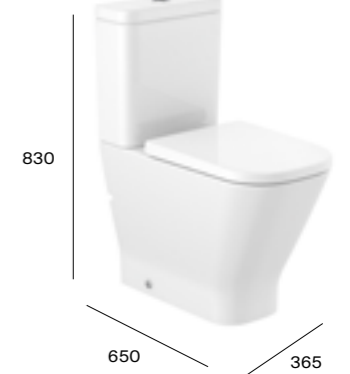

● Eco cistern 4.5/3 L dual flush

A3421AC000	Close-coupled pan	£265.20
A34147D00F	Close-coupled cistern	£236.57
A801472006	Soft-close seat	£95.02
A801470002	Standard seat	£132.23

TOTAL with soft-close seat **£596.79**
TOTAL with standard seat **£634.00**

Rimless® back-to-wall toilet