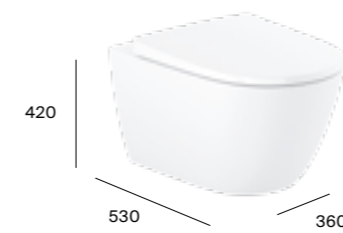

TOTAL **£872.86**

Rimless® back-to-wall toilet

A347687000	Back-to-wall pan	<b>£488.76</b>
A801E12001	Supralit® soft-close seat	<b>£107.63</b>

TOTAL **£596.39**

Rimless® wall-hung toilet

A346687000	Wall-hung pan	<b>£496.41</b>
A801E12001	Supralit® soft-close seat	<b>£107.63</b>