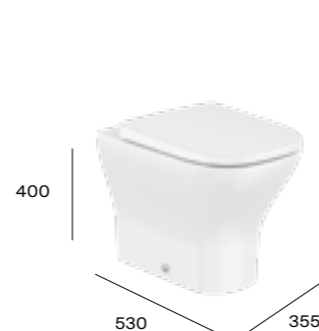

### Rimless<sup>®</sup> Vortex back-to-wall toilet

Rimless Vortex

A347V1500U	Rimless <sup>®</sup> Vortex WC pan	<b>£333.72</b>
A801F72001	Soft-close seat and cover	<b>£114.89</b>

Dimensions are in mm. All prices are inclusive of VAT.  
 Please note: Wall-hung WC dimensions state the recommended installation height.  
 Where applicable, height dimensions for the WC pans do not include the seat dimensions.