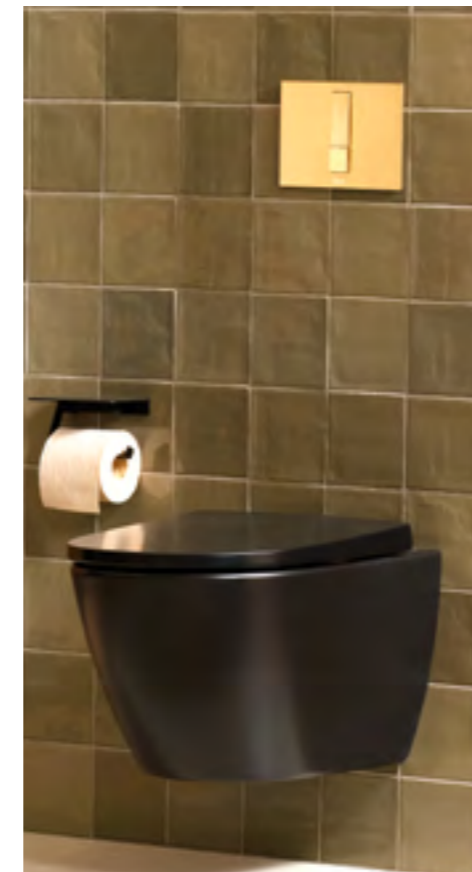

Duplo S / Flush plates

PS1 flush plate

Dual flush

A890225300	White	£87.99
A890225301	Chrome	£87.99
A890225307	Matt White	£113.76
A890225306	Matt Black	£113.76

PS2 flush plate

Dual flush

A890224300	White	£87.99
A890224301	Chrome	£87.99
A890224307	Matt White	£136.51
A890224306	Matt Black	£136.51
A8902243NM	Brushed Titanium Black	£351.95
A8902243RG	Rose Gold	£351.95
A8902243VA	Brushed Brass	£351.95
A890224304	Stainless Steel	£351.95
A890224388	Black Glass	£351.95
A890224399	White Glass	£351.95
A8902243AA	Anthracite Glass	£351.95

PS3 flush plate

Dual flush

A890223300	White	£87.99
A890223301	Chrome	£87.99
A890223307	Matt White	£113.76
A890223306	Matt Black	£113.76
A8902233CN	Titanium Black	£351.95
A8902233RG	Rose Gold	£351.95
A8902233NM	Brushed Titanium Black	£351.95
A8902233VA	Brushed Brass	£351.95
A890223304	Stainless Steel	£351.95

PS4 flush plate

Dual flush

A890221300	White	£87.99
A890221301	Chrome	£87.99
A890221307	Matt White	£113.76
A890221306	Matt Black	£113.76
A8902213NM	Brushed Titanium Black	£422.34
A8902213VA	Brushed Brass	£422.34
A890221304	Stainless Steel	£288.60

PS5 flush plate

Dual flush

A890222300	White	£87.99
A890222301	Chrome	£87.99
A890222307	Matt White	£113.76
A890222306	Matt Black	£113.76

Please note: Duplo S Flush plates are only compatible with Duplo S Concealed cisterns and In-Wall frames.

Dimensions are in mm. All prices are inclusive of VAT.