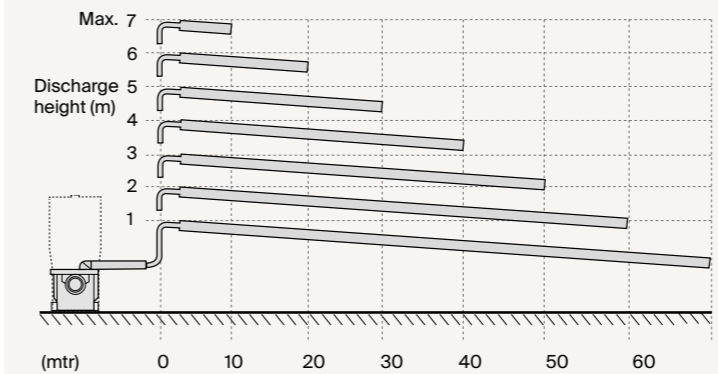

### D-Trit Macerator

Number of Inlets	4 (Including 1 inlet through the cistern)
Ø Inlet	Ø40mm
Ø discharge pipework	Ø32mm
Motor Power	400W
Voltage	220-240 V/50Hz
IP Rating	IPX4 /IP44
Sound Level	47Db(A)
Weight	WC pan and seat 29kg , Cistern 13kg, D-Trit 5.2kg