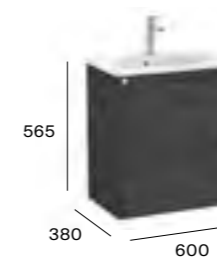

A857705...	Base unit	£587.24
A3279AC000	Basin - 1TH	£256.92
TOTAL		£844.16

Required:

ZWHB100001	UK space saving waste	£42.33

600mm compact basin and base unit
with three soft-close drawers