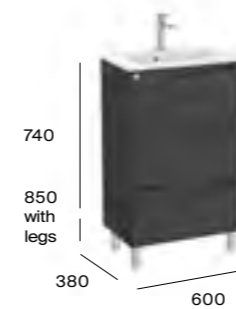

A857759...	Base unit with legs	£813.12
A3279AC000	Basin - 1TH	£256.92
TOTAL		£1,070.04

Required:
ZWHB100001 UK space saving waste **£42.33**

Aleyda furniture finishes

Substitute ... in the reference with the code for the chosen furniture finish:

Matt White
509

Pebble Grey
514

Matt Black
523

White Wood
525

Beige Wood
524

Optional side towel rail
Soft and self-close (drawers)

Dimensions are in mm. All prices are inclusive of VAT.