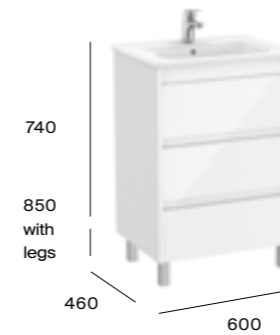

600mm basin and base unit with three soft-close drawers

A857698...	Base unit	£483.26
A32799E000	Basin - 1TH	£284.76
TOTAL		£768.02

Required:

ZWHB100001	UK space saving waste	£42.33