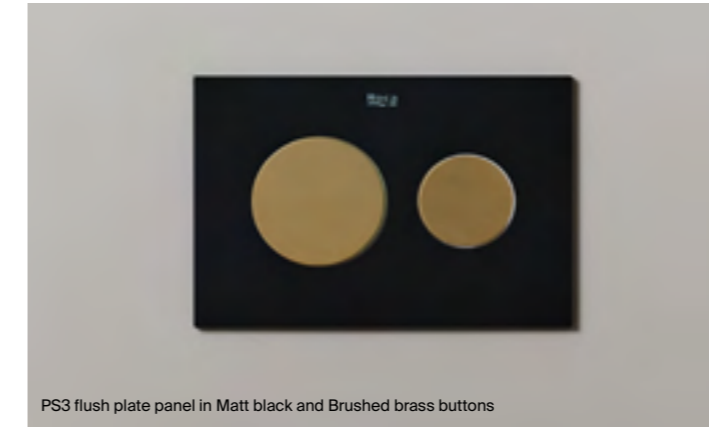

PS4 flush plate panel in Matt white and Stainless steel buttons

Duplo S / Flush plates

PS3 flush plate panel in Matt black and Brushed brass buttons