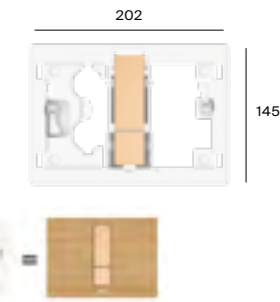

PS4 Dual Flush buttons

Flush panel finishes

A890523300	White	£111.46
A890523306	Matt black	£111.46
A890523399	White glass	£111.46
A890523388	Black glass	£111.46
A8905233AA	Anthracite glass	£111.46
A890523300	Oak wood	£422.29
A8905233DD	White ceramic	£422.29
A8905233EE	Black ceramic	£422.29
A8905233MM	White marble	£422.29
A8905233SS	Slate	£422.29
A8905233CC	Concrete	£594.43

Flush button finishes

A8904233CN	Titanium black	£240.50
A8904233RG	Rose gold	£240.50
A8904233VA	Brushed brass	£240.50
A890423304	Brushed stainless steel	£240.50

Flush panel finishes

A890521300	White	£133.75
A890521306	Matt black	£133.75
A890521399	White glass	£133.75
A890521388	Black glass	£133.75
A8905213AA	Anthracite glass	£133.75
A890521300	Oak wood	£422.29
A8905213DD	White ceramic	£422.29
A8905213EE	Black ceramic	£422.29
A8905213MM	White marble	£422.29
A8905213SS	Slate	£422.29
A8905213CC	Concrete	£594.43

Flush button finishes

A8904213CN	Titanium black	£288.60
A8904213RG	Rose gold	£288.60
A8904213VA	Brushed brass	£288.60
A890421304	Stainless steel	£288.60