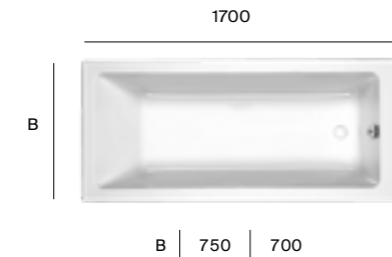

The Gap

Single-ended bath

Z024714000	1700 x 750 - 2 tapholes	£724.24
Z024718000	1700 x 750 - 0 taphole	£724.24
Z024715000*	1700 x 700 - 2 tapholes	£535.90
Z024717000*	1700 x 700 - 0 taphole	£535.90

* Please note: This bath has a reduced capacity of 156 litres

Find out more about Roca's bath collection at www.uk.roca.com

Dimensions are in mm. All prices are inclusive of VAT.

For compatible bath panels and wastes see page 129.

New

Acrylic bath panels

Reinforced standard and tall panels go through a two stage reinforcement process to make them strong, rigid, smooth and glossy.

Superthick panels are made from double thickness, high impact polystyrene.

Panels can also be used with most steel baths