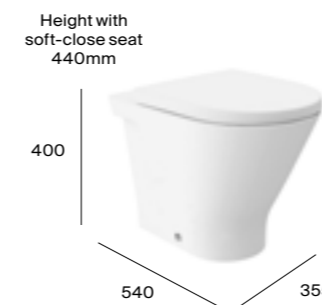

Rimless® back-to-wall toilet

Rimless® wall-hung toilet

Rimless® compact wall-hung toilet

A3470N7000	Back-to-wall pan	£424.06
A801D12001	Soft-close seat	£111.82
A801D10001	Standard seat	£144.92

A3460NL000	Wall-hung pan	£428.45
A801D12001	Soft-close seat	£111.82
A801D10001	Standard seat	£144.92

A3460NB000	Wall-hung pan	£428.45
A801D22001	Soft-close seat	£132.43
A801D20001	Standard seat	£97.59

TOTAL with soft-close seat **£535.88**

TOTAL with soft-close seat **£540.27**

TOTAL with soft-close seat **£560.88**

TOTAL with standard seat **£568.98**

TOTAL with standard seat **£573.37**

TOTAL with standard seat **£526.04**

Dimensions are in mm. All prices are inclusive of VAT.
Please note: Wall-hung WC dimensions state the recommended installation height.
Where applicable, height dimensions for the WC pans do not include the seat dimensions.