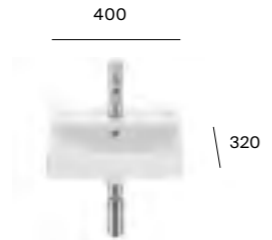

Compact depth wall-hung basins

A32768D000	400mm 1TH basin - Gloss White	£181.73
A32768D620	400mm 1TH basin - Matt White	£218.08
A32768D080	400mm 1TH basin - Matt Black	£218.08