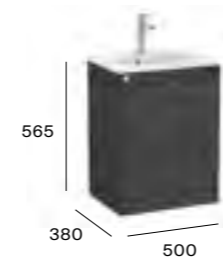

## Cloakroom and En-suite furniture / Aleyda Compact

500mm compact basin and base unit  
with two soft-close drawers

A857704...	Base unit with legs	<b>£540.56</b>
A3279AD000	Basin - 1TH	<b>£241.83</b>
<b>TOTAL</b>		<b>£782.39</b>