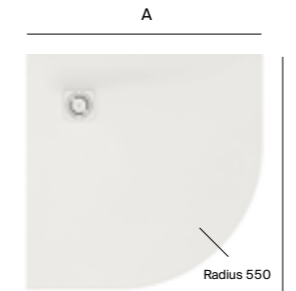

**Required:**  
Z000075110 EU to UK adaptor **£16.13**

**Recommended waste:**  
A27L018000 Waste 90. **£57.07**

Terran-N Superslim Stonex® shower trays - Quadrant

A	800	900
B	800	900
Height	26	28

**800 x 800mm**  
APA0532032000..0 White Colours **£381.65**  
**£400.73**