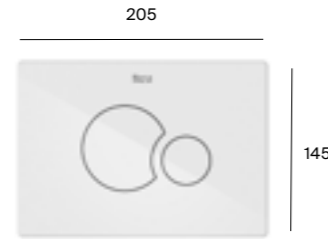

PS5 flush plate

Dual flush

A890222300	White	£87.99
A890222301	Chrome	£87.99
A890222307	Matt White	£113.76
A890222306	Matt Black	£113.76

Please note: Duplo S Flush plates are only compatible with Duplo S Concealed cisterns and In-Wall frames.

Dimensions are in mm. All prices are inclusive of VAT.