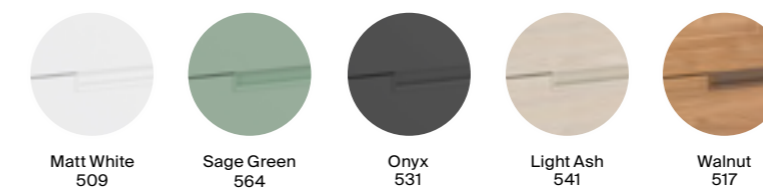

### Plinth solutions (Extra) Furniture plinth for 3 drawer units

A817084... 600mm	<b>£95.58</b>
A817083... 550mm	<b>£92.88</b>

Available finishes

<span style="display: inline-block; width: 15px; height: 15px; background-color: #d3d3d3; border: 1px solid #000;"></span> 509 Matt White	<span style="display: inline-block; width: 15px; height: 15px; background-color: #8b4513; border: 1px solid #000;"></span> 517 Walnut
---	---

### Victoria-N furniture finishes

Substitute ... in the reference with the code for the chosen furniture finish:

Dimensions are in mm. All prices are inclusive of VAT.

Tenet 600mm basin  
1 taphole  
A32799E000