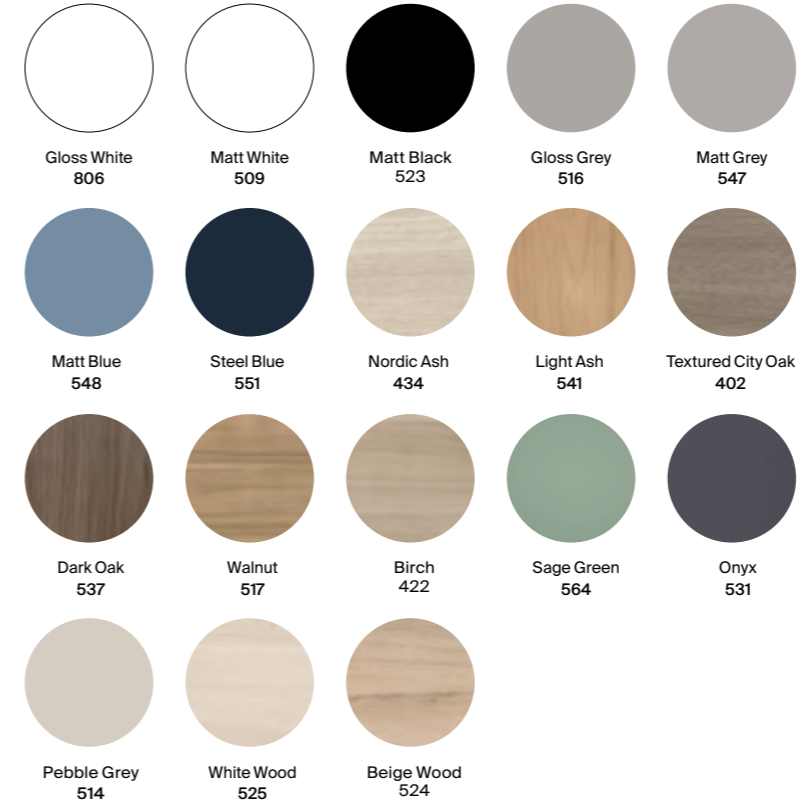

Extra furniture finishes

Substitute ... in the reference with the code for the chosen furniture finish:

Compatible furniture units

	The Gap	Aleyda	Tenet	Victoria-N	Optica	Mini Pro
806 Gloss White	•		•			•
509 Matt White	•	•		•	•	
523 Matt Black		•				•
516 Gloss Grey			•			
547 Matt Grey	•					
548 Matt Blue	•					
551 Steel Blue					•	
434 Nordic Ash	•		•			
541 Light Ash				•	•	
402 Textured City Oak	•		•			
537 Dark Oak					•	
517 Walnut	•		•	•	•	
422 Birch						•
564 Sage Green				•		
531 Onyx				•		
514 Pebble Grey		•				
525 White Wood		•				
524 Beige Wood		•				

Dimensions are in mm. All prices are inclusive of VAT.