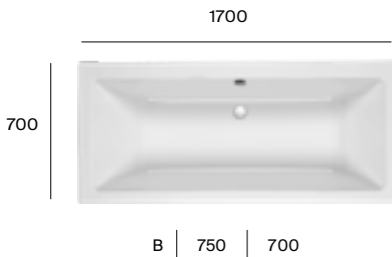

The Gap

Double-ended bath

Z024722000*	1700 x 700 - 0 taphole	£535.90