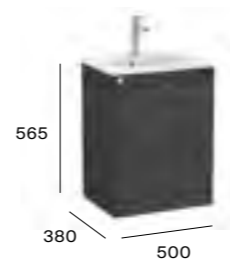

A857704...	Base unit with legs	£540.56
A3279AD000	Basin - 1TH	£241.83
TOTAL		£782.39

Required:

ZWHB100001	UK space saving waste	£42.33

600mm compact basin and base
unit with two soft-close drawers