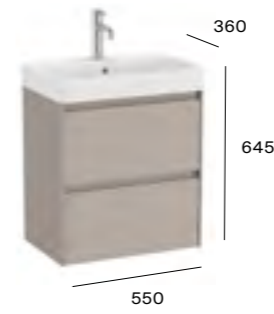

550mm 2 drawer basin and base unit

A857600...	Base unit	£580.03
A327683004	Basin - Gloss White	£242.31
A327683...	Basin - Matt White/Black	£290.79
TOTAL WITH GLOSS BASIN		£822.34
TOTAL WITH MATT BASIN		£870.82

Required:
ZWHB100001 UK space saving waste **£42.33**