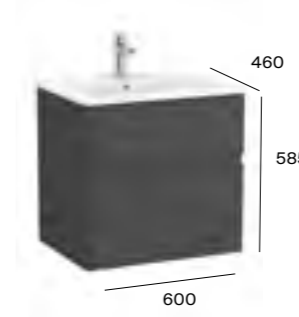

600mm 2 drawer basin and base unit

A857919... Base unit	£510.57
A3279A8000 Basin - 1TH	£284.76
TOTAL £795.33	

Required:

ZWHB100001 UK space saving waste	£42.33