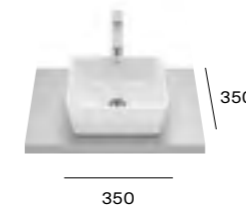

A327B12000	Optica basin - Gloss White	£338.78
A327B12620	Optica basin - Matt White	£423.48
A327B12080	Optica basin - Matt Black	£423.48