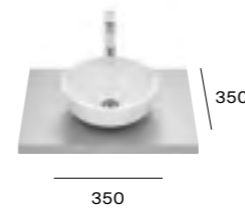

A327C12000	Optica basin - Gloss White	£325.76
A327C12620	Optica basin - Matt White	£407.18
A327C12080	Optica basin - Matt Black	£407.18