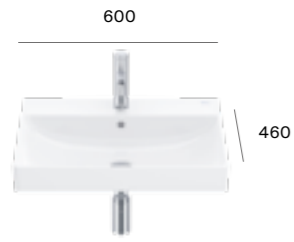

Ona / Basins

Wall-hung basins

A327686000	600mm 1TH basin - Gloss White	£302.74
A327686620	600mm 1TH basin - Matt White	£363.28
A327686080	600mm 1TH basin - Matt Black	£363.28

Optional Pedestals

A337470000	Full pedestal - Gloss White*	£125.58
A337471000	Semi pedestal - Gloss White*	£157.61