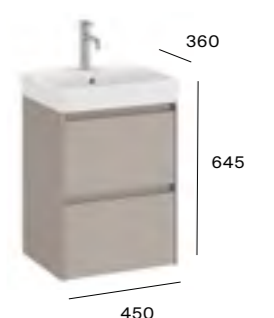

450mm 2 drawer basin and base unit

A857598...	Base unit	£481.40
A327682004	Basin - Gloss White	£198.99
A327682...	Basin - Matt White/Black	£238.79
TOTAL WITH GLOSS BASIN		£680.39
TOTAL WITH MATT BASIN		£720.19

Required:
ZWHB100001 UK space saving waste **£42.33**