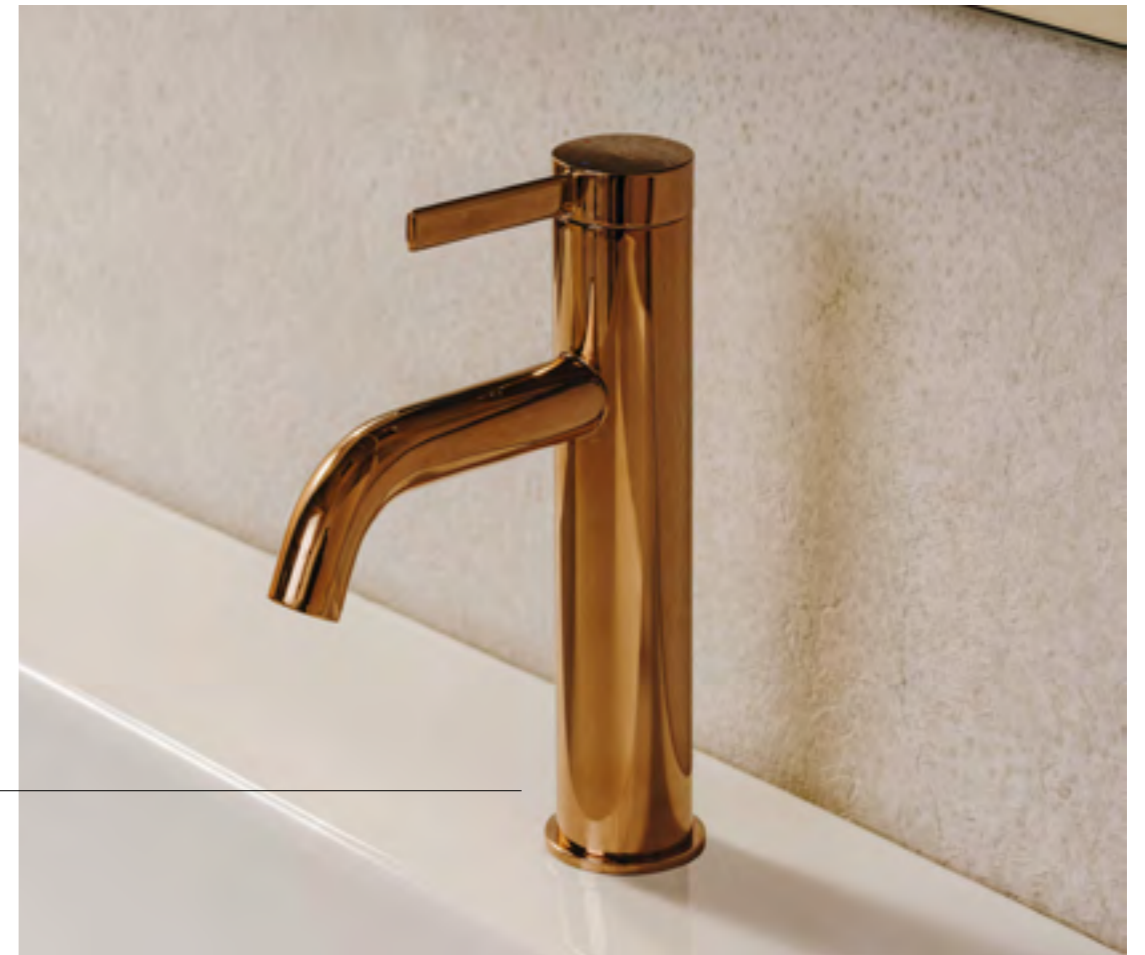

**Ona**  
Brushed Brass  
Smooth body basin mixer  
A5A3A9EVA0  
£371.62

**Ona**  
Titanium Black  
Smooth body basin mixer  
A5A3A9ECNO  
£371.62

**Ona also available  
in Rose Gold**

**Ona**  
Rose Gold  
Smooth body basin mixer  
A5A3A9ERG0  
£371.62