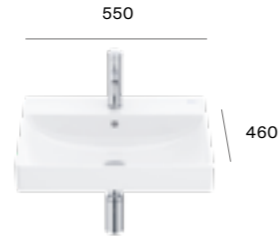

Wall-hung basins

A327685000	550mm 1TH basin - Gloss White	£280.29
A327685620	550mm 1TH basin - Matt White	£336.36
A327685080	550mm 1TH basin - Matt Black	£336.36

Optional Pedestals

A337470000	Full pedestal - Gloss White*	£125.58
A337471000	Semi pedestal - Gloss White*	£157.61

FINECERAMIC®
Fineceramic® is a revolutionary material able to produce thin profiles on basins which are 30% stronger and more resistant as well as 40% lighter, making them easier to transport and install.