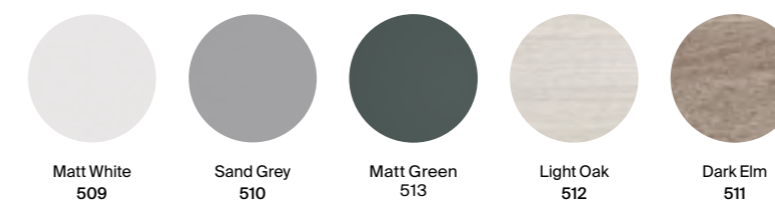

### Delta furniture finishes

Substitute ... in the reference with the code for the chosen furniture finish:

Dimensions are in mm. All prices are inclusive of VAT.