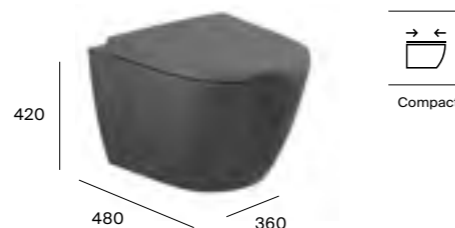

Rimless® compact wall-hung toilet

A346688..0	Wall-hung pan	£612.07
A801E22..1	Supralit® soft-close seat	£221.17

TOTAL £833.24

Ona toilet finishes

Substitute .. in the reference with the code for the chosen finish:

Dimensions are in mm. All prices are inclusive of VAT.
Please note: Wall-hung WC dimensions state the recommended installation height.
Where applicable, height dimensions for the WC pans do not include the seat dimensions.

Substitute .. in the reference with the code for the chosen flush button finish: **NB** Matt Black **BO** Matt White