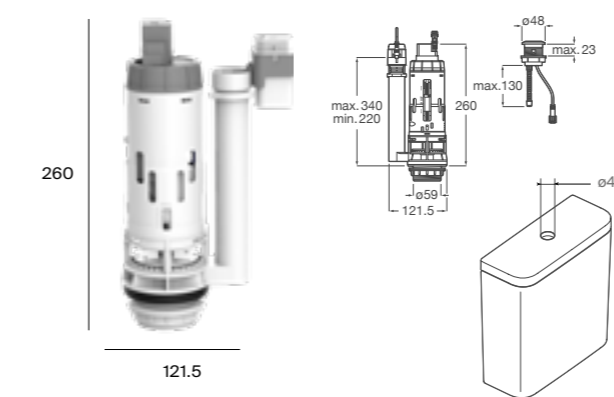

A822599900
Touchless dual flush universal mechanism

£144.93

Please note: The EM1 Touchless dual flush mechanism is NOT compatible with Ona close-coupled cisterns.