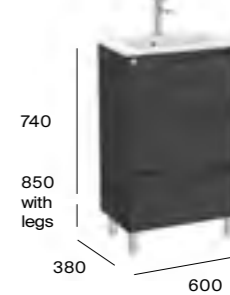

A857759...	Base unit with legs	£813.12
A3279AC000	Basin - 1TH	£256.92
TOTAL		£1,070.04

Required:

ZWHB100001	UK space saving waste	£42.33

Discover more size options online at www.uk.roca.com