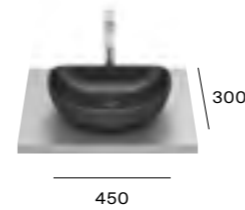

Recommended on countertop basins

A327C10000	Optica basin - Gloss White	£312.72
A327C10620	Optica basin - Matt White	£390.90
A327C10080	Optica basin - Matt Black	£390.90