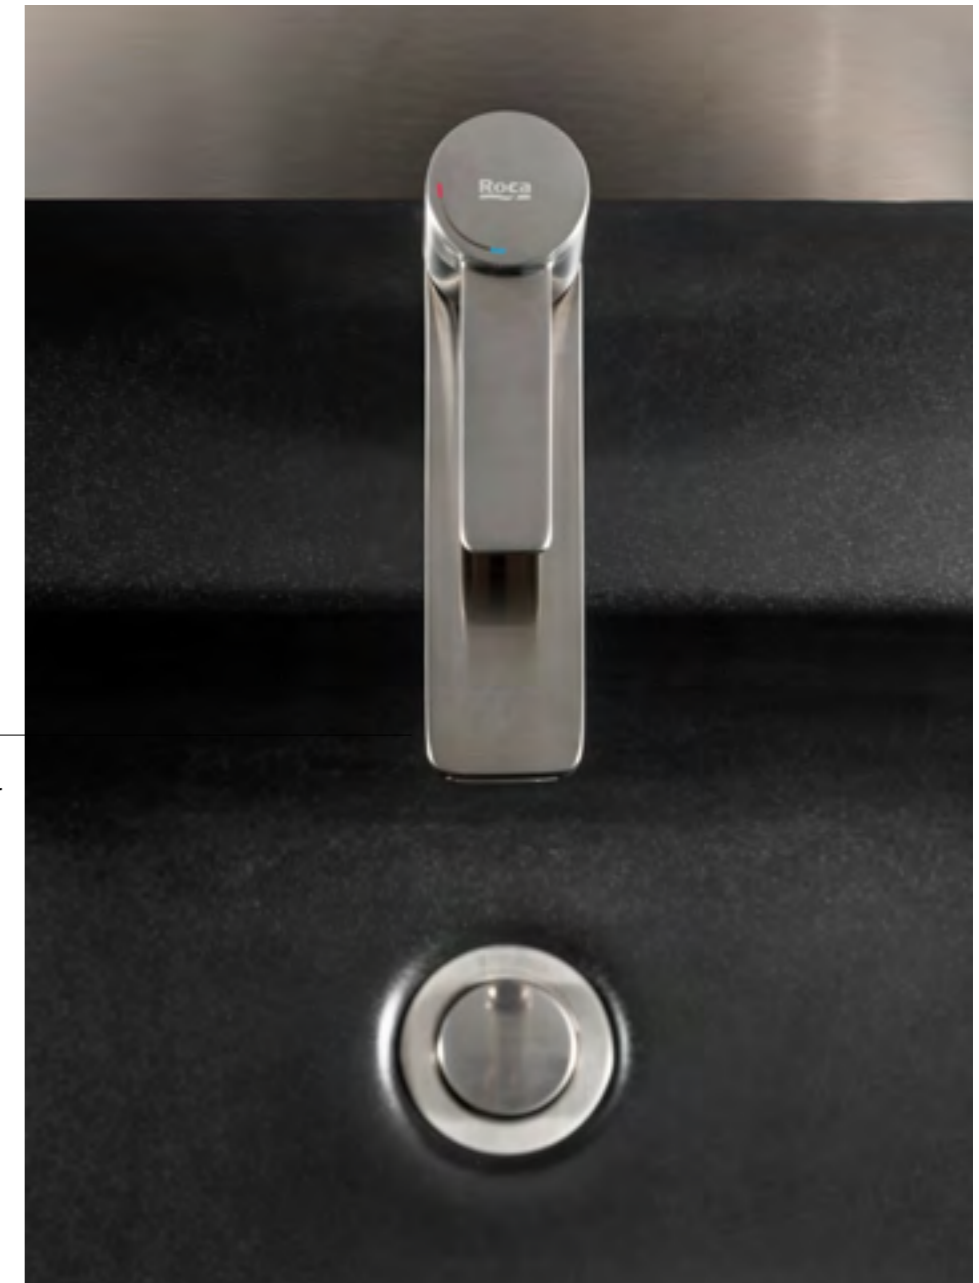

Substitute ... in the reference with the code for the chosen brassware colour finish: **VA** Brushed Brass **SM** Stainless Steel

Dimensions are in mm. All prices are inclusive of VAT.