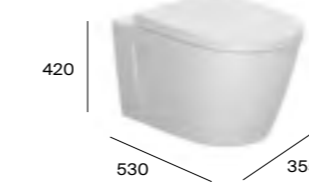

Rimless® Vortex wall-hung toilet

Rimless Vortex

Height with soft-close seat
464mm

A34675B000	Rimless® Vortex WC pan	£449.87
A801A22001	Soft-close seat and cover	£117.42

Please note an additional concealed cistern is required when installing a back-to-wall or wall-hung toilet, please refer to pages 79 & 81 for a selection of compatible cisterns

Discover the **NEW** Roca Rimless® Vortex technology here:

New