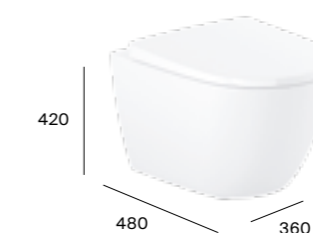

A346688000	Wall-hung pan	£496.41
A801E22001	Supralit® soft-close seat	£107.63

TOTAL **£604.04**

Upgrade to Matt Black/Matt White flush buttons

AH00189..R	Matt Black/Matt White push button for Ona close-coupled cisterns Ø58	£25.36

Substitute .. in the reference with the code for the chosen flush button finish: **NB** Matt Black **BO** Matt White

Dimensions are in mm. All prices are inclusive of VAT. Please note: Wall-hung WC dimensions state the recommended installation height. Where applicable, height dimensions for the WC pans do not include the seat dimensions.