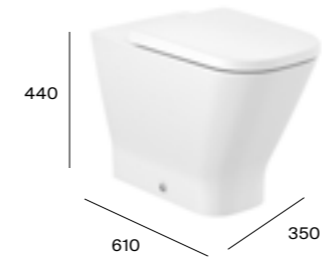

A347479000	Back-to-wall pan	£514.92
A801472006	Soft-close seat	£95.02
A801470002	Standard seat	£132.23

TOTAL with soft-close seat **£609.94**

TOTAL with standard seat **£647.15**

Comfort Height

Dimensions are in mm. All prices are inclusive of VAT.