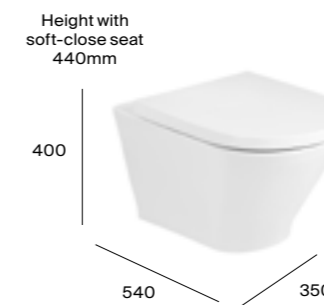

Rimless® back-to-wall toilet

Rimless® wall-hung toilet

Rimless® compact wall-hung toilet

A3470N7000	Back-to-wall pan	£424.06
A801D12001	Soft-close seat	£111.82
A801D10001	Standard seat	£144.92

A3460NL000	Wall-hung pan	£428.45
A801D12001	Soft-close seat	£111.82
A801D10001	Standard seat	£144.92

A3460NB000	Wall-hung pan	£428.45
A801D22001	Soft-close seat	£132.43
A801D20001	Standard seat	£97.59

TOTAL with soft-close seat **£535.88**

TOTAL with soft-close seat **£540.27**

TOTAL with soft-close seat **£560.88**

TOTAL with standard seat **£568.98**

TOTAL with standard seat **£573.37**

TOTAL with standard seat **£526.04**

Dimensions are in mm. All prices are inclusive of VAT.
Please note: Wall-hung WC dimensions state the recommended installation height.
Where applicable, height dimensions for the WC pans do not include the seat dimensions.