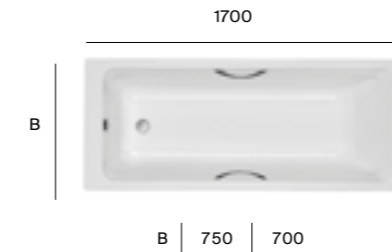

Tordera

Single-ended bath with grips

A248712000	1700 x 700 - 2 tapholes	£351.27
A248713000	1700 x 700 - 0 taphole	£351.27
Required: A248723000 Legset		£26.63