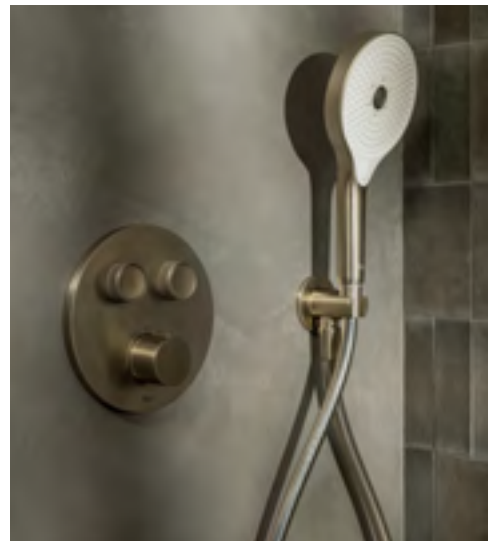

# The Bathroom Selection

Optica P.24

Ona P.46

Tenet P.22

T-Multi Switch P.93

Founded in 1917 near Barcelona, Roca is widely recognised as a global benchmark in the design and manufacture of bathroom products. A family owned business with over 100 years in the sector and three decades of experience already in the UK, we produce long-lasting and desirable products spanning almost every bathroom category and covering all price points. This brochure brings together a selection of our best-selling and most popular products, in one streamlined and easy to use package, designed with trade professionals in mind, but with the inspiration needed for anyone looking for their next bathroom. Handpicked from our wider collection, The Bathroom Selection brings all the essentials you need to enhance your everyday.