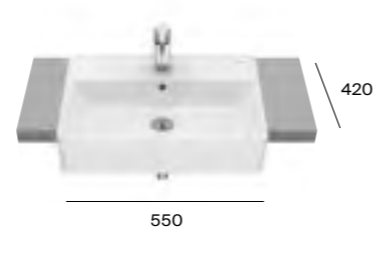

Square semi-recessed basin

A3270M1000	600mm basin - 1TH	£367.37
A3270M100N	600mm basin - 0TH	£367.37
A3270MV000	550mm basin - 1TH	£345.33
A3270YV000	500mm basin - 1TH	£195.02
A3270YW000	450mm basin - 1TH	£170.97
Pedestals		
A337470000	Full pedestal	£125.58
A337471000	Semi pedestal	£157.61

A3270YX000	400mm basin - 1TH	£138.90	A3270YG000	Basin - 1TH	£299.19
Pedestal					
A337471000	Semi pedestal	£157.61