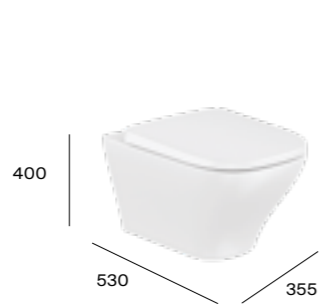

Rimless® Vortex wall-hung toilet

Rimless Vortex

A346V13000	Rimless® Vortex WC pan	£344.40
A801F72001	Soft-close seat and cover	£114.89