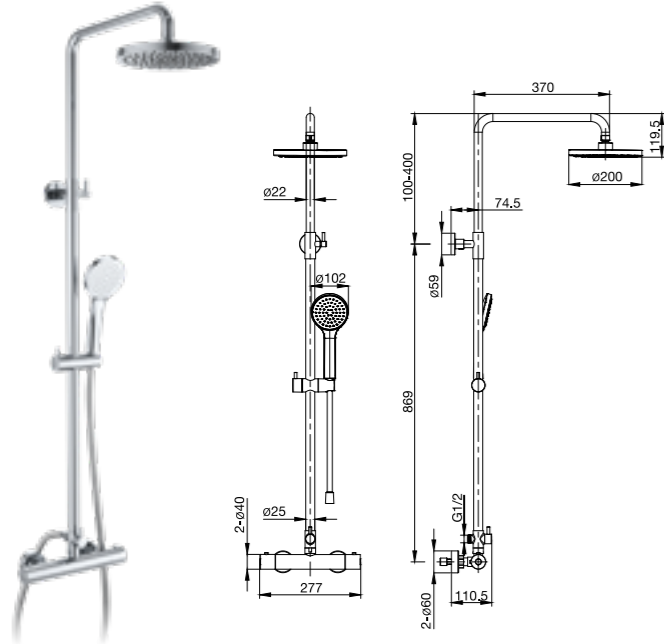

TN5020210000000
Shower column

Shower columns / Chrome

Splash-T Shower column / Chrome