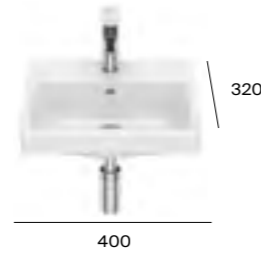

The Gap / Basins

Wall-hung basin

A	600	550	500	450
B	460	460	420	420

Cloakroom basin

Square semi-recessed basin

A3270M1000	600mm basin - 1TH	£367.37
A3270M100N	600mm basin - 0TH	£367.37
A3270MV000	550mm basin - 1TH	£345.33
A3270YV000	500mm basin - 1TH	£195.02
A3270YW000	450mm basin - 1TH	£170.97
Pedestals		
A337470000	Full pedestal	£125.58
A337471000	Semi pedestal	£157.61

A3270YX000	400mm basin - 1TH	£138.90	A3270YG000	Basin - 1TH	£299.19
Pedestal					
A337471000	Semi pedestal	£157.61			

Semi-recessed basin

Corner basin

A32747S000	Basin - 1TH	£299.19

A3270YY000	Corner basin - 1TH	£309.43
Pedestal		
A33599000U	Full pedestal	£104.49

The Gap / Basins

Dimensions are in mm. All prices are inclusive of VAT.

Dimensions are in mm. All prices are inclusive of VAT.