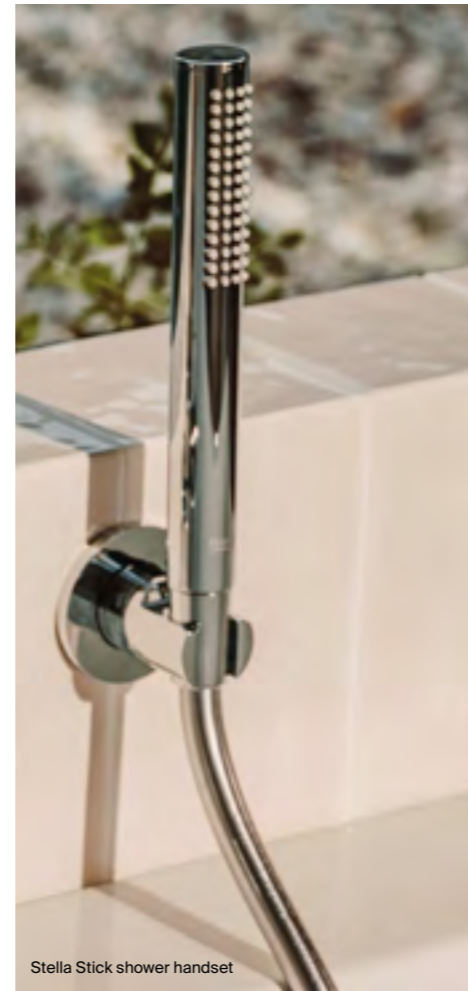

Chrome  
TN50302200000000

£824.45

Stella Stick shower handset

N New