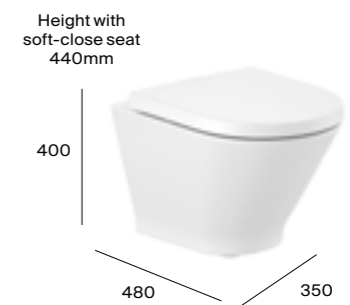

Rimless® back-to-wall toilet

Rimless® wall-hung toilet

Rimless® compact wall-hung toilet

A3470N7000	Back-to-wall pan	£424.06
A801D12001	Soft-close seat	£111.82
A801D10001	Standard seat	£144.92

A3460NL000	Wall-hung pan	£428.45
A801D12001	Soft-close seat	£111.82
A801D10001	Standard seat	£144.92

A3460NB000	Wall-hung pan	£428.45
A801D22001	Soft-close seat	£132.43
A801D20001	Standard seat	£97.59

TOTAL with soft-close seat **£535.88**

TOTAL with soft-close seat **£540.27**

TOTAL with soft-close seat **£560.88**

TOTAL with standard seat **£568.98**

TOTAL with standard seat **£573.37**

TOTAL with standard seat **£526.04**

Dimensions are in mm. All prices are inclusive of VAT.
Please note: Wall-hung WC dimensions state the recommended installation height.
Where applicable, height dimensions for the WC pans do not include the seat dimensions.