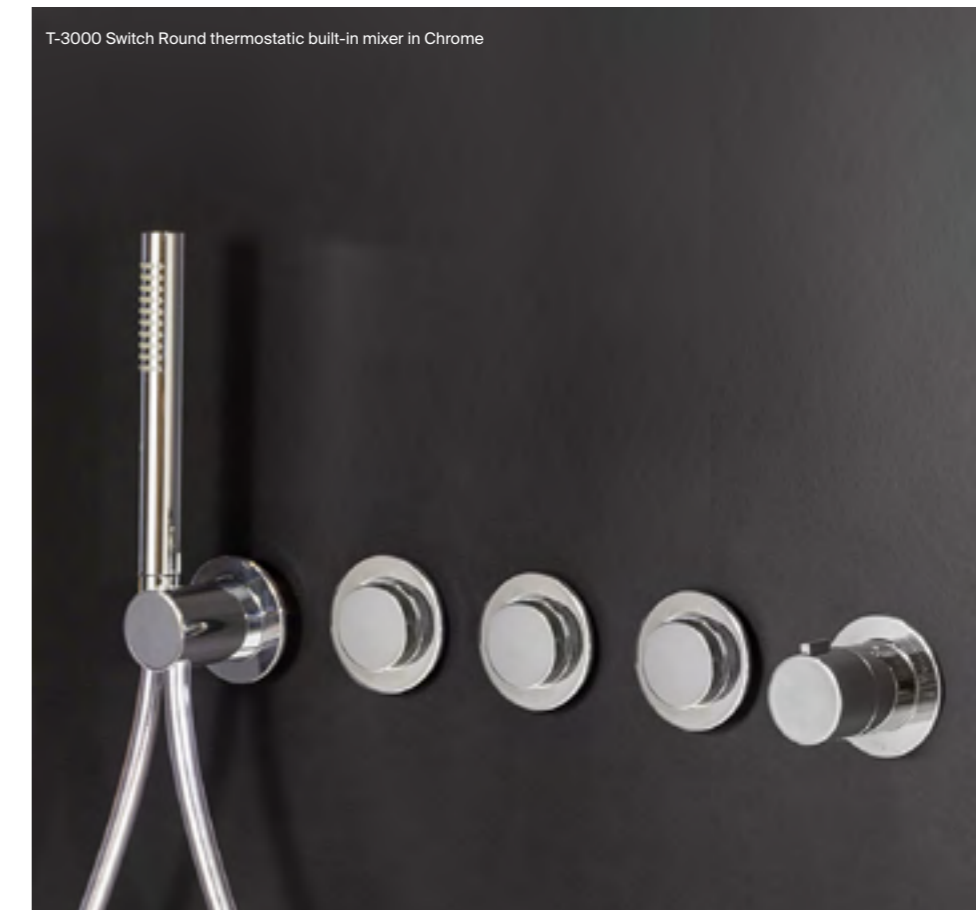

T-3000 Switch Round thermostatic built-in mixer in Chrome