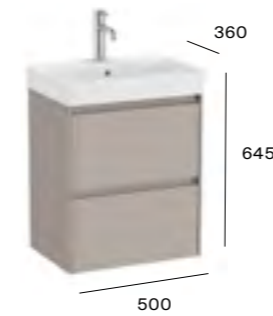

500mm 2 drawer basin and base unit

A857599...	Base unit	£553.97
A32768E004	Basin - Gloss White	£216.25
A32768E...	Basin - Matt White/Black	£259.52
TOTAL WITH GLOSS BASIN		£770.22
TOTAL WITH MATT BASIN		£813.49

Required:
ZWHB100001 UK space saving waste **£42.33**