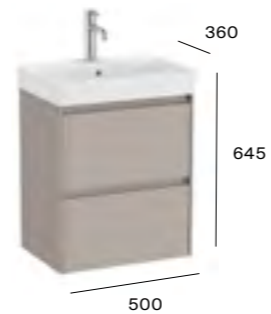

500mm 2 drawer basin and base unit

A857599...	Base unit	£553.97
A32768E004	Basin - Gloss White	£216.25
A32768E...	Basin - Matt White/Black	£259.52
TOTAL WITH GLOSS BASIN		£770.22
TOTAL WITH MATT BASIN		£813.49

Required:
ZWHB100001 UK space saving waste **£42.33**