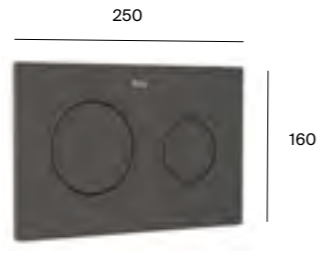

PL10 flush plate
Dual flush

A890189000	White	£84.09
A890189001	Chrome	£84.09
A890189002	Grey Laquer	£84.09
A890189005	White and Grey Lacquer	£84.09
A890189206	Matt Black	£84.09
A890189207	Matt White	£84.09
A89018920M	Matt Brown	£84.09
A89018920B	Matt Beige	£84.09
A89018920P	Matt Pearl	£84.09
A890189264	Onyx	£105.66
A8901890VA	Brushed Brass	£205.20