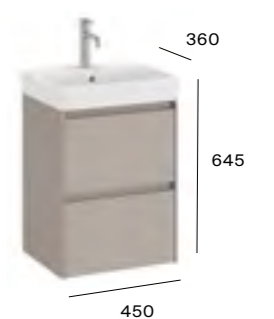

450mm 2 drawer basin and base unit

A857598...	Base unit	£481.40
A327682004	Basin - Gloss White	£198.99
A327682...	Basin - Matt White/Black	£238.79
TOTAL WITH GLOSS BASIN		£680.39
TOTAL WITH MATT BASIN		£720.19

Required:
ZWHB100001 UK space saving waste **£42.33**