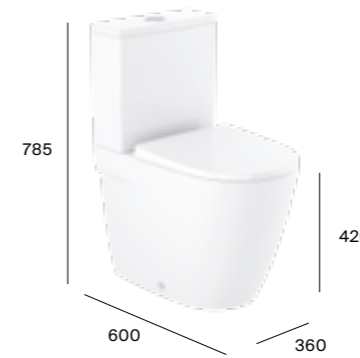

A342688000	Back-to-wall pan	£410.02
A34168C00F	Close-coupled cistern	£355.21
A801E22001	Supralit® soft-close seat	£107.63

TOTAL **£872.86**

Rimless® back-to-wall toilet