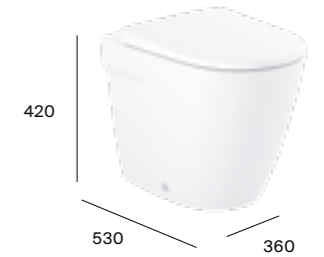

A347687000	Back-to-wall pan	£488.76
A801E12001	Supralit® soft-close seat	£107.63

TOTAL **£596.39**

Rimless® wall-hung toilet