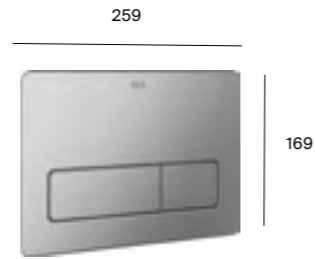

PL3 Pro Anti-vandal
Dual flush

A890197004	Stainless Steel	£240.29