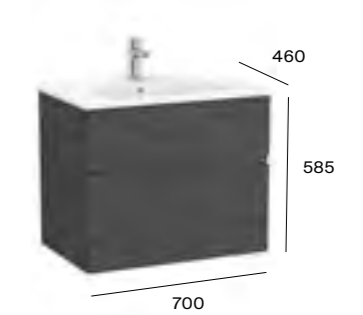

700mm 2 drawer basin and base unit

A857921...	Base unit	£523.35
A3279A7000	Basin - 1TH	£297.17
TOTAL		£820.52

Required:

ZWHB100001	UK space saving waste	£41.02