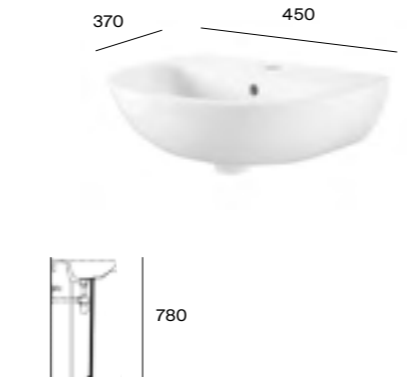

Cloakroom basin

Z327403001	450mm 1TH basin	£86.11
Z327403002	450mm 2TH basin	£86.11
Pedestal		
Z337401000	Full pedestal	£77.57