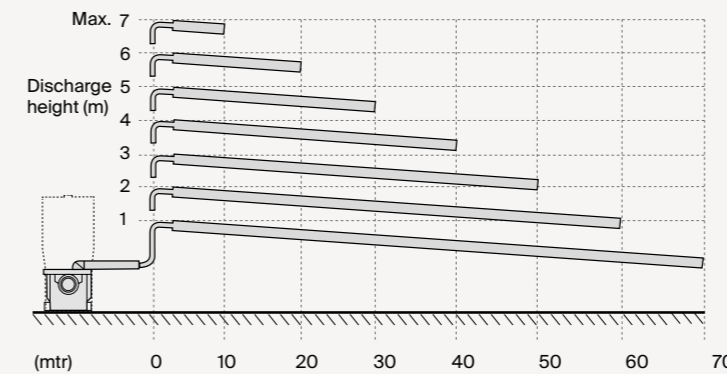

Technical features

Pumps up to 7 meters vertically or 70 meters horizontally.

D-Trit Macerator

Number of Inlets	4 (Including 1 inlet through the cistern)
Ø Inlet	Ø40mm
Ø discharge pipework	Ø32mm
Motor Power	400W
Voltage	220-240 V/50Hz
IP Rating	IPX4 /IP44
Sound Level	47Db(A)
Weight	WC pan and seat 29kg , Cistern 13kg, D-Trit 5.2kg