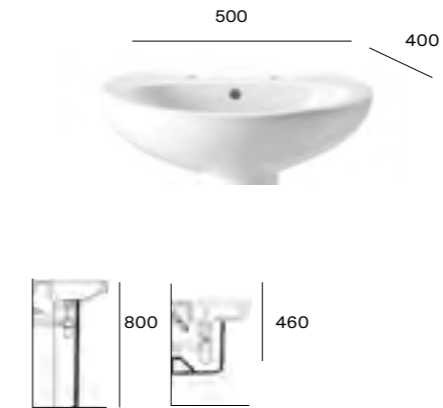

Compact basin

Z327400001	500 x 400mm basin - 1TH	£65.51
Z327400002	500 x 400mm basin - 2TH	£65.51
Pedestals		
Z34365H000	Full pedestal	£46.82
Z337402000	Semi pedestal	£77.60