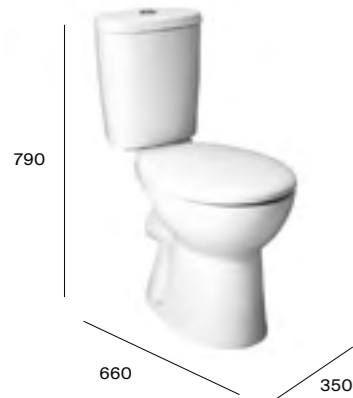

Z34265H000	Close-coupled pan	£80.76
Z34165H00N	Close-coupled cistern	£87.52
Z8016B7001	Soft-close seat	£51.24
Z8016B6001	Standard seat	£30.58

TOTAL with soft-close seat **£219.52**

TOTAL with standard seat **£198.86**