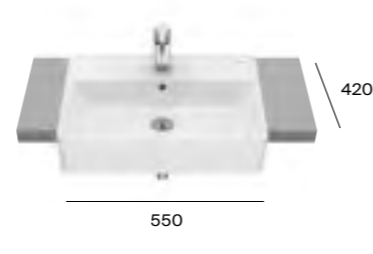

Wall-hung basin

A	600	550	500	450
B	460	460	420	420

Cloakroom basin

N Square semi-recessed basin

A3270M1000	600mm basin - 1TH	£355.98
A3270M100N	600mm basin - 0TH	£355.98
A3270MV000	550mm basin - 1TH	£334.61
A3270YV000	500mm basin - 1TH N	£188.98
A3270YW000	450mm basin - 1TH N	£165.67
Pedestals		
A337470000	Full pedestal	£121.69
A337471000	Semi pedestal	£152.73