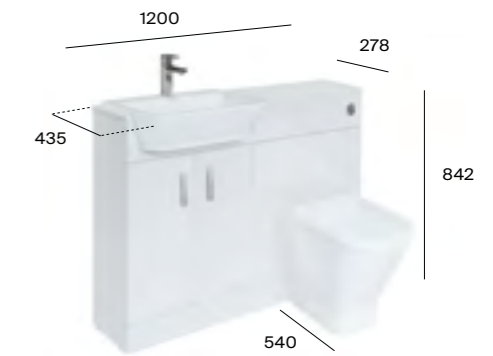

Basin and WC / furniture unit combination

Pictured: Left hand worktop option

Semi-recessed basin unit

A857433...	Basin unit for The Gap semi-recessed basin	£538.31

Back-to-wall WC unit

A857432...	600mm Back-to-wall WC unit	£433.85

A860455001	Concealed cistern with push button	£116.47

1200mm Worktops

Note: The worktop is handed by the basin position

A857442...	1200mm right hand worktop	£191.24

A857439...	1200mm left hand worktop	£191.24

The Gap Semi-recessed basin

A32747S000	Basin - 1TH	£289.91

The Gap back-to-wall rimless WC

A347737000	WC pan	£423.24

A801472006	Soft-close seat	£92.07

TOTAL £2,085.09

Required:

ZWHB100001	UK space saving waste	£41.02