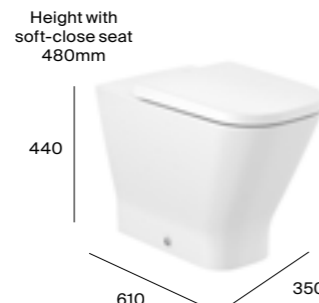

Rimless comfort height back-to-wall toilet

A347479000	Back-to-wall pan	£498.95
A801472006	Soft-close seat	£92.07
A801470002	Standard seat	£128.13

TOTAL with soft-close seat **£591.02**

TOTAL with standard seat **£627.08**