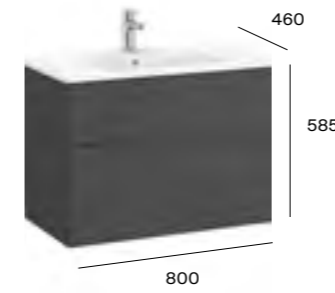

800mm 2 drawer basin and base unit

A857922...	Base unit	£551.93
A3279A4000	Basin - 1TH	£318.38
TOTAL		£870.31

Required:

ZWHB100001	UK space saving waste	£41.02