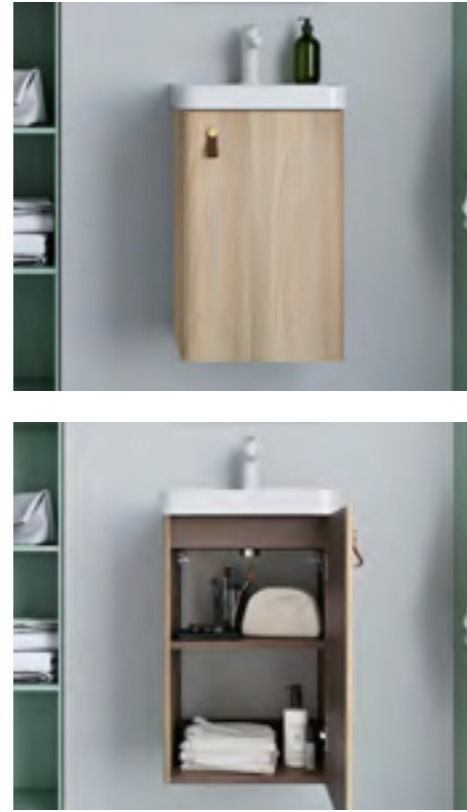

Textured City Oak
402

Nordic Ash
434

Gloss White
806

Textured linen

Dimensions are in mm. All prices are inclusive of VAT.

Cloakroom and En-suite furniture

Costa
410mm wall-hung basin and 1 door base unit

A851746... Basin and base unit **£447.34**