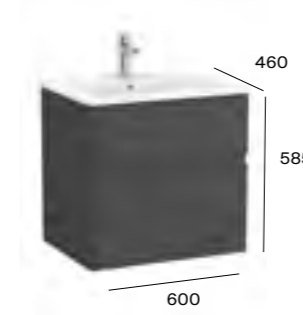

600mm 2 drawer basin and base unit

A857919...	Base unit	£494.74
A3279A8000	Basin - 1TH	£275.93
TOTAL		£770.67

Required:

ZWHB100001	UK space saving waste	£41.02