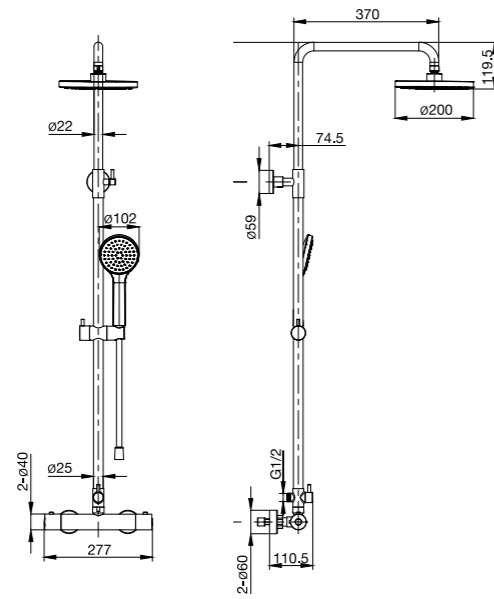

Shower columns / Chrome

Splash-T Shower column / Chrome

Roca's easy to mount fixation kit is recommended for wall-mounted mixers for a quick and easy installation.

ZD50010022
Easy Fix Kit (for installing bar shower valve to pipework)

£56.11

TN5020210000000
Shower column

£528.38

Dimensions are in mm. All prices are inclusive of VAT.

Wastes / Chrome

Bath wastes

Bath pop-up waste and overflow
ZD50010001

£60.33

Bath Waste for double-ended baths
A24L634000

£94.42

Overflow filler and waste
A24L635000

£161.22

Bath plug and chain waste
Z035210200

£35.52

Basin wastes

Click-clack waste (universal)
A5054033C0

£31.89

Click-clack waste (universal)
A505400900

£38.07

Bottle Traps

300mm basin bottle trap
A506407100

£79.61

200mm basin bottle trap
A506401614

£75.74

Press down waste
A505400900
£38.07

New