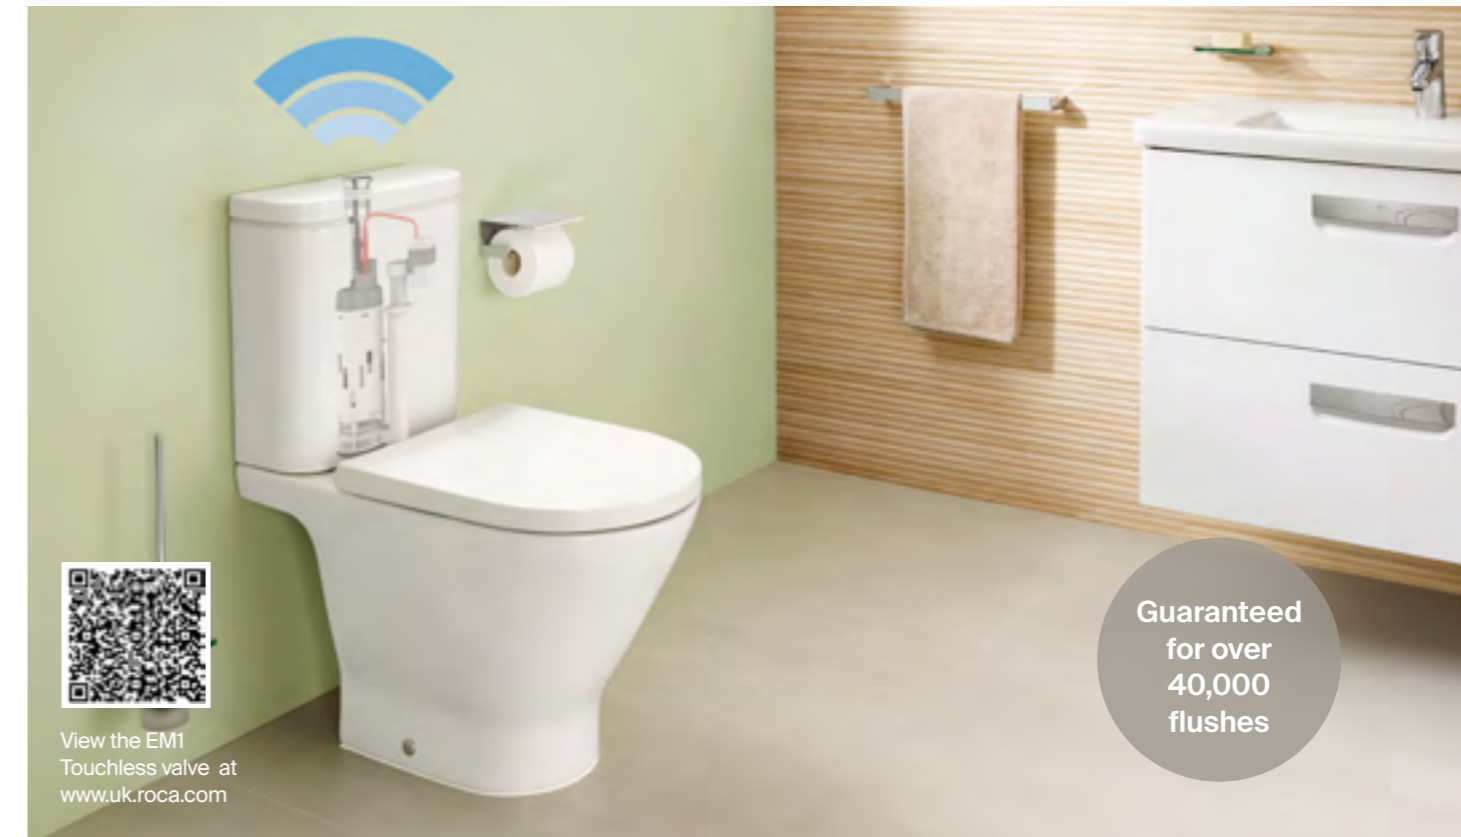

The dual flush valve body has WRAS approval.

Universal
Compatible with most cisterns with a $\varnothing 40\text{mm}$ cistern hole and an external cistern height (with cistern lid) of 360-390mm.

Adjustable dual flush
Full and half flush volumes to be adjusted between 2 and 6 litres.

The EM1 Touchless dual flush valve Zero contact. Maximum hygiene.

Roca's Touchless dual flush valve provides an extra layer of safety within the bathroom. Featuring an infrared sensor the valve allows users to activate the flush of the toilet using a simple movement without the need for contact, avoiding the spreading of viruses and the growth of bacteria.