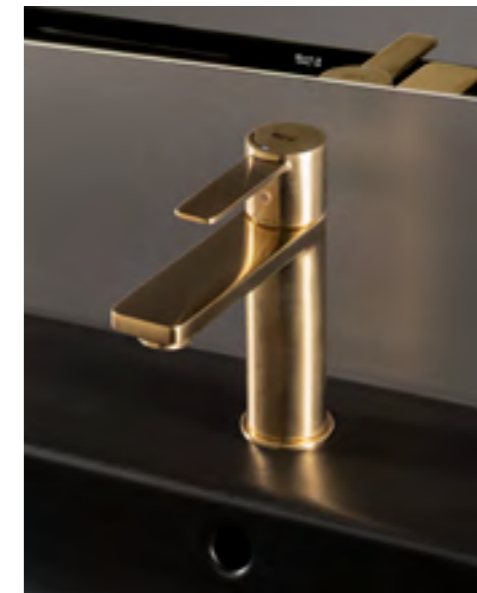

Basins with Furniture

Toilets and Basins

Concealed cisterns, In-wall frames and Flush plates

Taps and Showers Chrome

Taps and Showers Matt Black / Matt White

Taps and Showers Brushed Brass / Stainless Steel