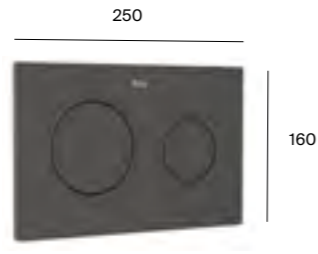

PL10 flush plate
Dual flush

A890189000	White	£81.48
A890189001	Chrome	£81.48
A890189002	Grey Laquer	£81.48
A890189005	White and Grey Lacquer	£81.48
A890189206	Matt Black	£81.48
A890189207	Matt White	£81.48
A89018920M	Matt Brown	£81.48
A89018920B	Matt Beige	£81.48
A89018920P	Matt Pearl	£81.48
A890189264	Onyx	£102.38
A8901890VA	Brushed Brass	£198.84