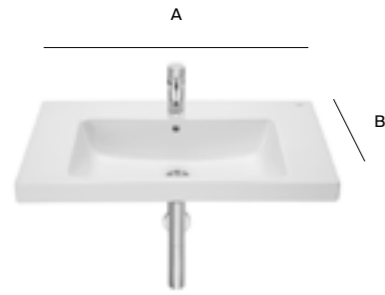

The Gap / Basins

Wall-hung basin

A	600	550	500	450
B	460	460	420	420

Cloakroom basin