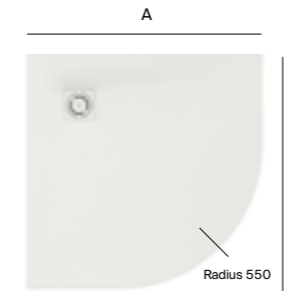

900 x 900mm
APA0138438400..0 White Colours **£399.24**
£411.22

Required:
Z000075110 EU to UK adaptor **£15.63**

Recommended waste:
A27L018000 Waste 90. **£55.30**

Terran-N Superslim Stonex® shower trays - Quadrant