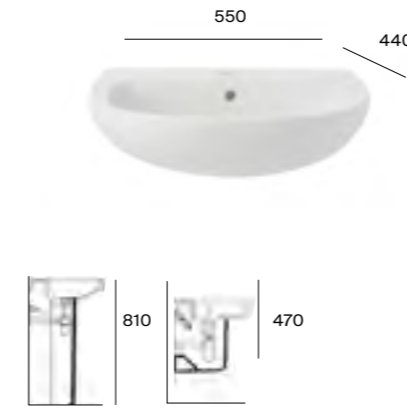

Havana / Basins

Wall-hung basin

Z3276H1001	550 x 440mm basin - 1TH	£56.61
Z3276H2001	550 x 440mm basin - 2TH	£56.61
Pedestals		
Z34365H000	Full pedestal	£46.82
Z337402000	Semi pedestal	£77.60