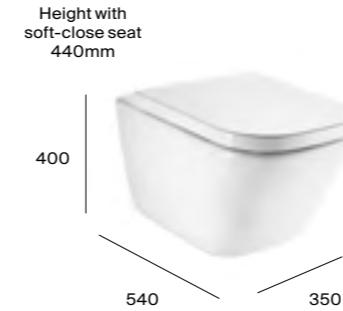

Rimless wall-hung toilet

A34647L000	Wall-hung pan	£399.16
A801472006	Soft-close seat	£92.07
A801470002	Standard seat	£128.13

TOTAL with soft-close seat **£491.23**

TOTAL with standard seat **£527.29**