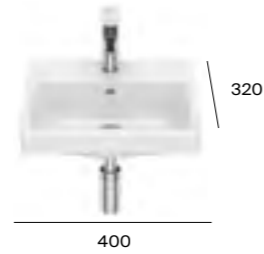

The Gap / Basins

Wall-hung basin

A	600	550	500	450
B	460	460	420	420

Cloakroom basin

N Square semi-recessed basin

A3270M1000	600mm basin - 1TH	£355.98
A3270M100N	600mm basin - 0TH	£355.98
A3270MV000	550mm basin - 1TH	£334.61
A3270YV000	500mm basin - 1TH N	£188.98
A3270YW000	450mm basin - 1TH N	£165.67
Pedestals		
A337470000	Full pedestal	£121.69
A337471000	Semi pedestal	£152.73

A3270YX000	400mm basin - 1TH	£134.59	A3270YG000	Basin - 1TH	£289.91
Pedestal					
A337471000	Semi pedestal	£152.73			

Semi-recessed basin

Corner basin

A32747S000	Basin - 1TH	£289.91

A3270YY000	Corner basin - 1TH	£299.83
Pedestal		
A33599000U	Full pedestal	£101.25

The Gap / Basins

Dimensions are in mm. All prices are inclusive of VAT.

N New

Dimensions are in mm. All prices are inclusive of VAT.