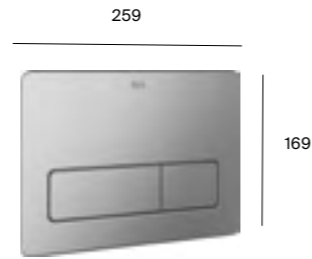

PL3 Pro Anti-vandal
Dual flush

A890197004	Stainless Steel	£232.84