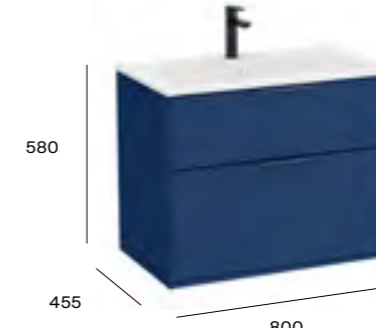

A32799C000 Basin - 1 taphole **£318.39**

TOTAL £1,120.13

Required:

ZWHB100001 UK space saving waste **£41.02**

600mm Stonex® basin and base unit

800mm Stonex® basin and base unit

A857838... 600 x 455mm base unit **£641.40**