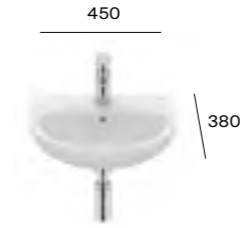

Wall-hung cloakroom basins