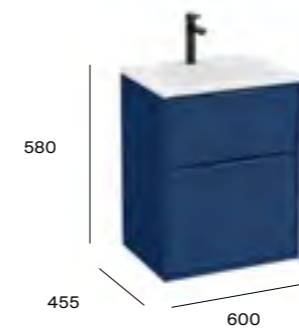

A32799C000 Basin - 1 taphole **£318.39**

TOTAL £1,120.13

Required:

ZWHB100001 UK space saving waste **£41.02**

600mm Stonex® basin and base unit

800mm Stonex® basin and base unit

A857838... 600 x 455mm base unit **£641.40**