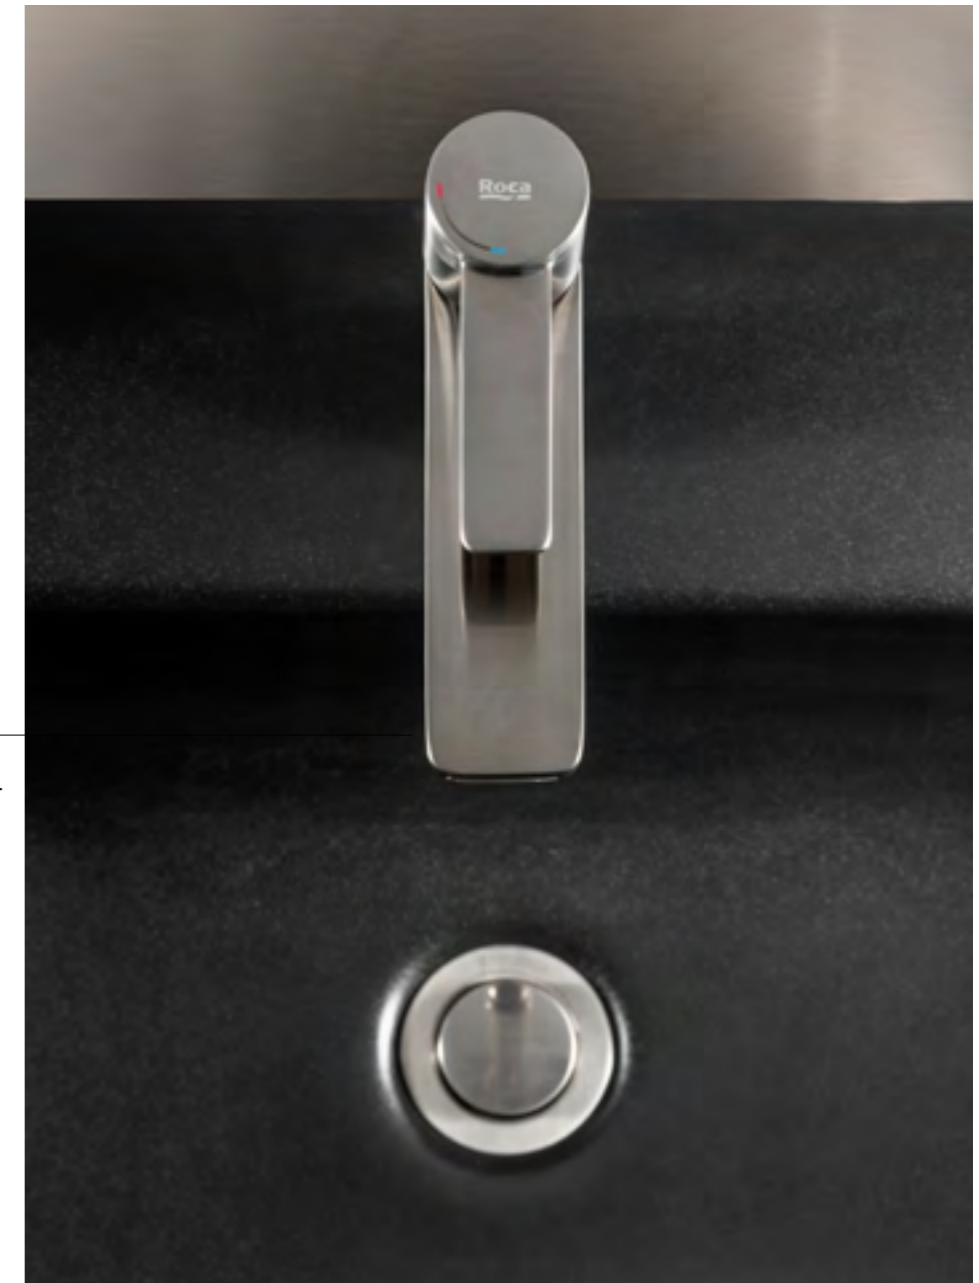

Targa / Stainless Steel
Smooth body basin mixer
A5A325FSM0
£230.62

Substitute ... in the reference with the code for the chosen brassware colour finish: **VA** Brushed Brass **SM** Stainless Steel
^N New

Dimensions are in mm. All prices are inclusive of VAT.