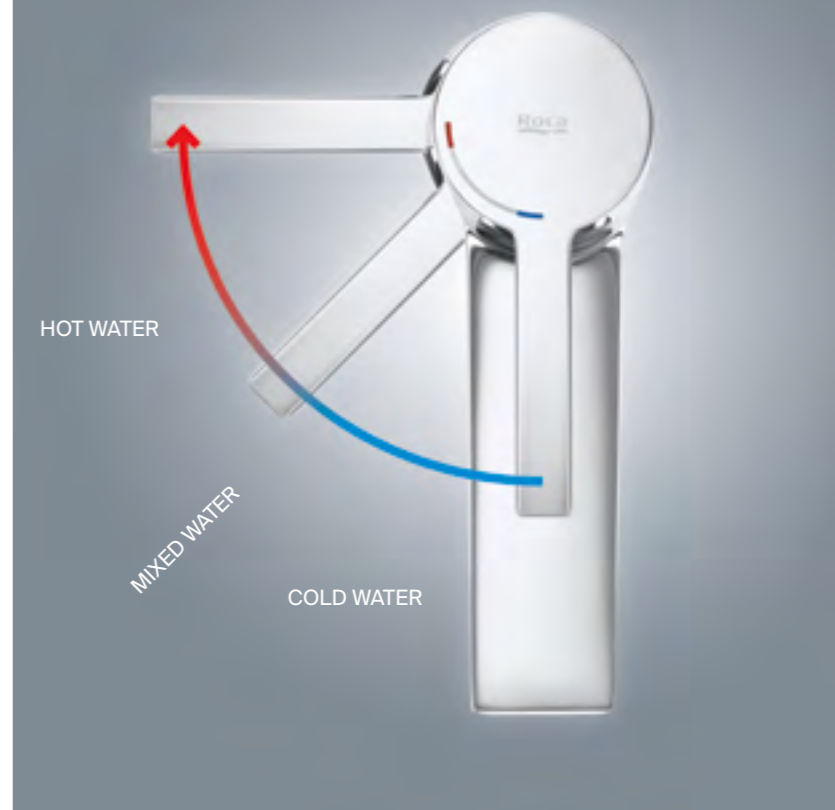

**Over 60 years
brassware experience**

Roca have been manufacturing brassware for over 60 years with 10 brassware factories worldwide so when you choose a Roca tap, you can be confident that you are investing in a quality product.

**Peace of mind
guaranteed**

A lifetime guarantee on ceramic disc cartridges and a 10 year guarantee on brassware products.

**Save Water.
Save Energy.
Save Money.**

With Cold Start - The simple way to save water and energy in the bathroom

Roca's innovative Cold Start system, which prevents unnecessary energy consumption, by only activating the boiler when the handle is turned to hot.

Saving energy and reducing household bills.

Cold Start