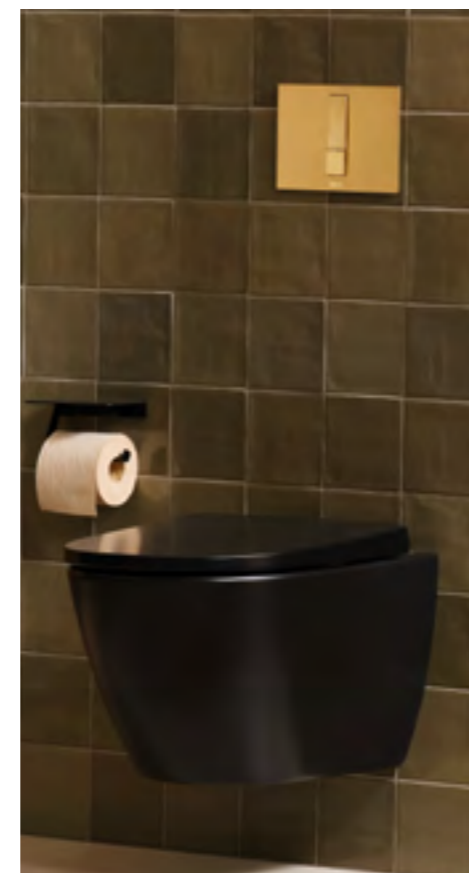

Duplo S / Flush plates N

PS1 flush plate

Dual flush

A890225300	White	£85.26
A890225301	Chrome	£85.26
A890225307	Matt White	£110.23
A890225306	Matt Black	£110.23

PS2 flush plate

Dual flush

A890224300	White	£85.26
A890224301	Chrome	£85.26
A890224307	Matt White	£132.28
A890224306	Matt Black	£132.28
A8902243NM	Brushed Titanium Black	£341.04
A8902243RG	Rose Gold	£341.04
A8902243VA	Brushed Brass	£341.04
A890224304	Stainless Steel	£341.04
A890224388	Black Glass	£341.04
A890224399	White Glass	£341.04
A8902243AA	Anthracite Glass	£341.04
A890224300	Oak Wood	£341.04

PS3 flush plate

Dual flush

A890223300	White	£85.26
A890223301	Chrome	£85.26
A890223307	Matt White	£110.23
A890223306	Matt Black	£110.23
A8902233CN	Titanium Black	£341.04
A8902233RG	Rose Gold	£341.04
A8902233NM	Brushed Titanium Black	£341.04
A8902233VA	Brushed Brass	£341.04
A890223304	Stainless Steel	£341.04

PS4 flush plate

Dual flush

A890221300	White	£85.26
A890221301	Chrome	£85.26
A890221307	Matt White	£110.23
A890221306	Matt Black	£110.23
A8902213RG	Rose Gold	£409.25
A8902213NM	Brushed Titanium Black	£409.25
A8902213VA	Brushed Brass	£409.25
A890221304	Stainless Steel	£279.65

PS5 flush plate

Dual flush

A890222300	White	£85.26
A890222301	Chrome	£85.26
A890222307	Matt White	£110.23
A890222306	Matt Black	£110.23

Please note: Duplo S Flush plates are only compatible with Duplo S Concealed cisterns and In-Wall frames.

Dimensions are in mm. All prices are inclusive of VAT.

Duplo S / In-wall frames for wall-hung toilets N

Duplo S / Under window

Ideal solution for height restricted areas

A8900A20A0
Duplo S (under window)
£376.29

Duplo S

Ideal solution for standard bathroom spaces

A8900A91A0
Duplo S
£376.28