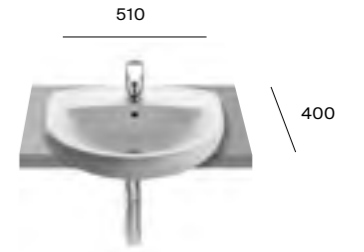

Semi-recessed basin