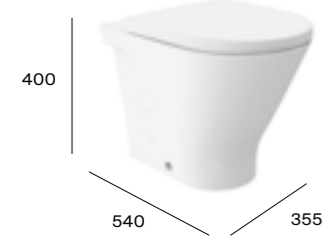

Rimless back-to-wall toilet

Height with soft-close seat 440mm

A3470N7000	Back-to-wall pan	£410.91
A801D12001	Soft-close seat	£108.36
A801D10001	Standard seat	£140.43

TOTAL with soft-close seat **£519.27**

TOTAL with standard seat **£551.34**