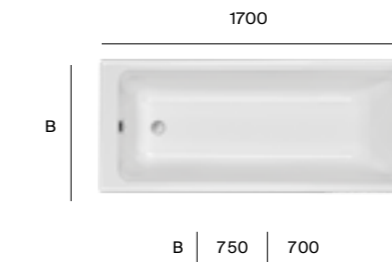

A248714000	1700 x 750 - 2 taphole	£441.14
A248715000	1700 x 750 - 0 taphole	£441.14
A248710000	1700 x 700 - 2 taphole	£340.38
A248711000	1700 x 700 - 0 taphole	£340.38

Required:
A248723000 Legset **£25.80**

Tordera
Single-ended bath with grips