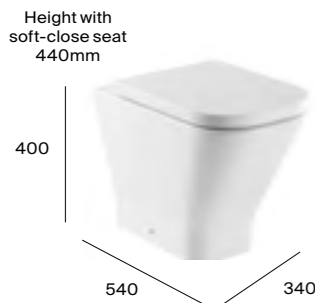

Rimless back-to-wall toilet

A347737000	Back-to-wall pan	£423.24
A801472006	Soft-close seat	£92.07
A801470002	Standard seat	£128.13

TOTAL with soft-close seat **£515.31**

TOTAL with standard seat **£551.37**