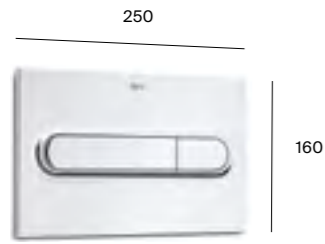

Duplo One / Flush plates N

PL1 flush plate
Dual flush

A890195001	Chrome	£66.90
A890195002	Grey Lacquer	£66.90
A890195000	White	£53.53
A890195005	White and Grey laquer	£66.90