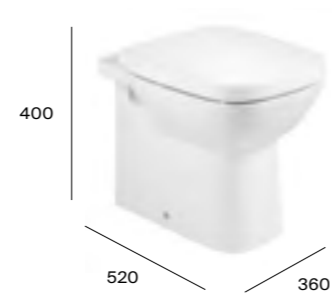

Square back-to-wall toilet

● Eco cistern 4.5/3 L dual flush

A346997000	Open rim WC pan	£333.72
Z8019B200U	Soft-close seat	£111.33
Z801990004	Standard seat	£99.57
TOTAL with soft-close seat		£445.05
TOTAL with standard seat		£433.29

● Eco cistern 4.5/3 L dual flush

A34699L000	Rimless WC pan	£333.72
Z8019B200U	Soft-close seat	£111.33
Z801990004	Standard seat	£99.57
TOTAL with soft-close seat		£445.05
TOTAL with standard seat		£433.29

A347996000	Back-to-wall pan	£389.20
Z8019B200U	Soft-close seat	£111.33
Z801990004	Standard seat	£99.57
TOTAL with soft-close seat		£500.53
TOTAL with standard seat		£488.77