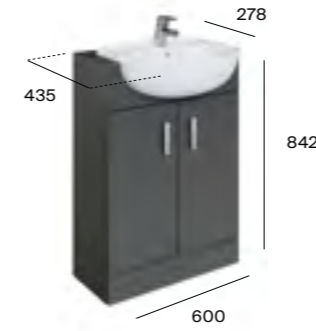

Fitted furniture for back-to-wall WCs and Semi-recessed basins

Basin furniture unit