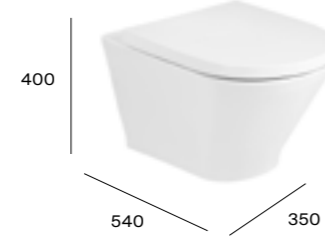

Rimless wall-hung toilet

Height with soft-close seat 440mm

A3460NL000	Wall-hung pan	£415.16
A801D12001	Soft-close seat	£108.36
A801D10001	Standard seat	£140.43

TOTAL with soft-close seat **£523.52**

TOTAL with standard seat **£555.59**