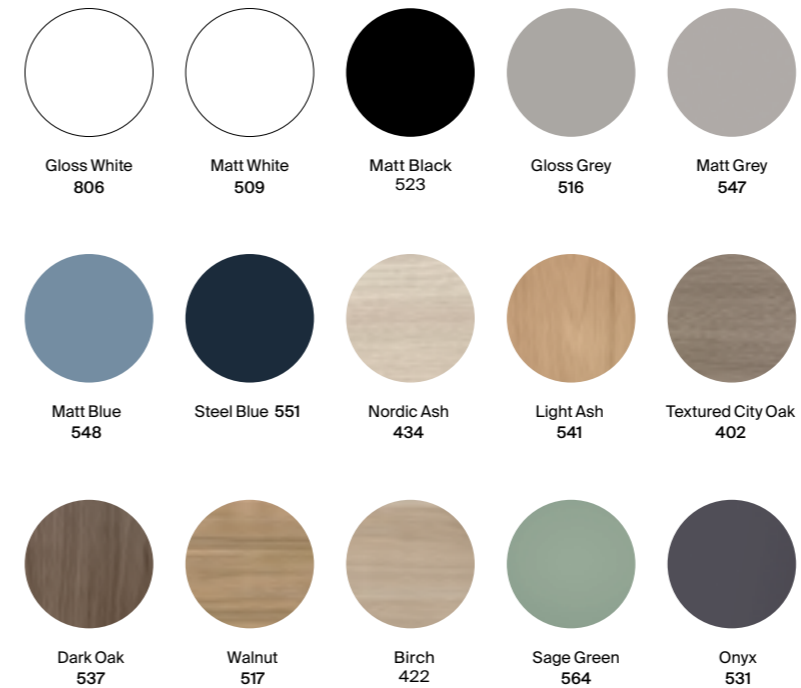

Extra furniture finishes

Substitute ... in the reference with the code for the chosen furniture finish:

Compatible furniture units

	The Gap	Victoria	Victoria-N	Optica	Mini Pro
806 Gloss White	•	•			•
509 Matt White	•		•	•	
523 Matt Black					•
516 Gloss Grey		•			
547 Matt Grey	•				
548 Matt Blue	•				
551 Steel Blue				•	
434 Nordic Ash	•	•			
541 Light Ash			•	•	
402 Textured City Oak	•	•			
537 Dark Oak				•	
517 Walnut	•		•	•	
422 Birch					•
564 Sage Green			•		
531 Onyx			•		

Dimensions are in mm. All prices are inclusive of VAT.