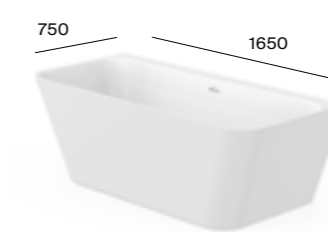

A248688000 One piece back-to-wall bath with integrated overflow and chrome waste included **£1,884.00**

Required:
Z000075110 EU to UK adaptor for baths **£15.63**