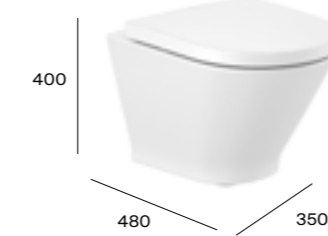

Rimless compact wall-hung toilet

Height with soft-close seat 440mm

A3460NB000	Wall-hung pan	£415.16
A801D12001	Soft-close seat	£108.36
A801D10001	Standard seat	£140.43

TOTAL with soft-close seat **£523.52**

TOTAL with standard seat **£555.59**