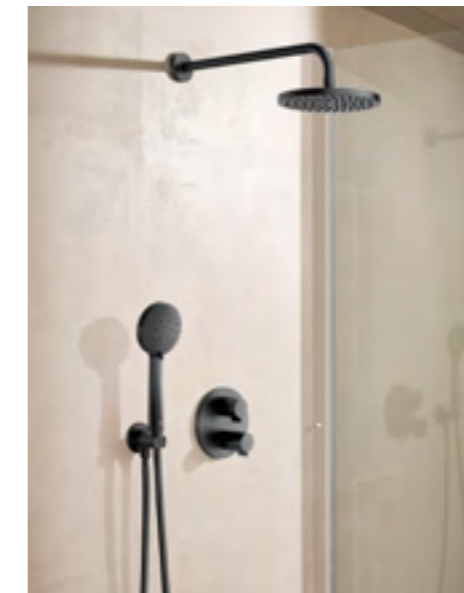

Basins with Furniture

Toilets and Basins

Concealed cisterns, In-wall frames and Flush plates

Taps and Showers Chrome

Taps and Showers Matt Black / Matt White

Taps and Showers Brushed Brass / Stainless Steel