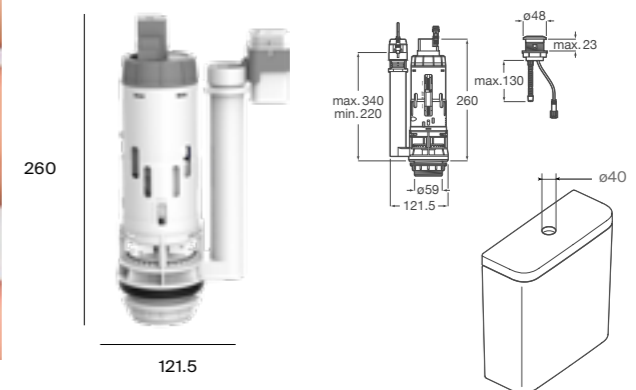

A822599900
Touchless dual flush universal mechanism

£140.44

User friendly

Just a simple wave of the hand. EM1 recognises the required flush (full or half flush volumes).

Wave hand
Half flush
3/2 litres

Still hand
Full flush
6/4, 5/4 litres

Dimensions are in mm. All prices are inclusive of VAT.