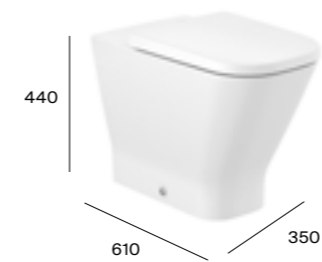

A347479000	Back-to-wall pan	£498.95
A801472006	Soft-close seat	£92.07
A801470002	Standard seat	£128.13

TOTAL with soft-close seat **£591.02**

TOTAL with standard seat **£627.08**

Comfort Height

Dimensions are in mm. All prices are inclusive of VAT.