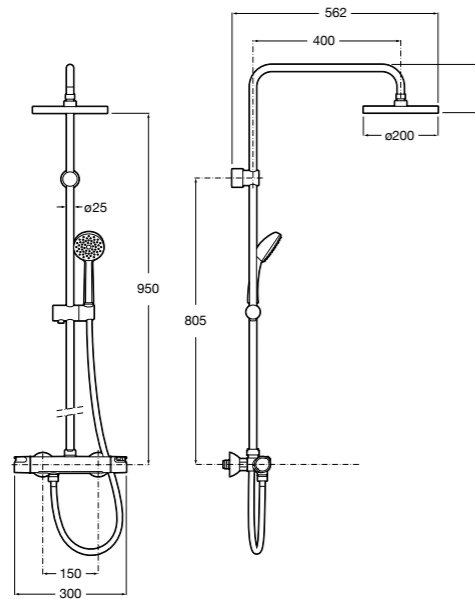

A5A9F18NB0
Shower column

£1,032.28

Key features

- Thermostatic mixer
- 100mm diameter shower handset with rain spray function
- Available in Chrome or Matt Black finishes
- Rain effect showerhead 200mm diameter
- Evershine coating
  Guards against corrosion, delivers brightness, a sparkling mirror effect and an anti-scratch finish
- Security 38°C
  Safety temperature stop which eliminates the risk of scalding
- SafeTouch®
  Prevents the chromed plating on thermostatic taps from becoming hot
- Easy Clean
  Anti-limescale system for shower handsets to prevent limescale accumulation

Wastes and Push Buttons / Matt Black / Matt White

Bath wastes

● Matt Black
○ Matt White

Bath pop-up waste and overflow for single-ended baths

Matt Black / Matt White
A24L6330..

£91.20

N

● Matt Black
○ Matt White

Bath pop-up waste and overflow for double-ended baths

Matt Black / Matt White
A24L6340..

£116.98

N

● Matt Black
○ Matt White

Overflow filler and waste

Matt Black / Matt White
A24L6350..

£185.79

Basin waste

● Matt Black
○ Matt White

Standard press down waste

Matt Black / Matt White
A5054015..

£63.69

N

Bottle Trap

● Matt Black
○ Matt White

300mm basin bottle trap

Matt Black / Matt White
A5064071..

£110.53

N

Push button

Push button for close coupled cisterns Ø48

Matt Black
AH00188NBR

£24.58