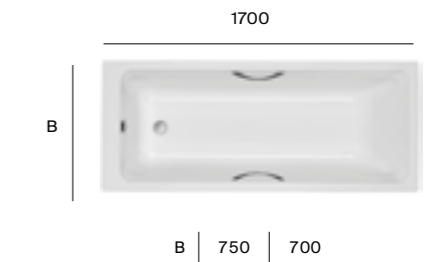

A248712000	1700 x 700 - 2 taphole	£340.38
A248713000	1700 x 700 - 0 taphole	£441.14

Required:
A248723000 Legset **£25.80**

Noya
Freestanding