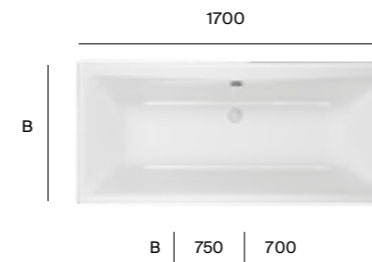

A248718000	1700 x 750 - 2 taphole	£441.14
A248719000	1700 x 750 - 0 taphole	£441.14
A248716000	1700 x 700 - 2 taphole	£406.73
A248717000	1700 x 700 - 0 taphole	£406.73

Required:
A248723000 Legset **£25.80**

Tordera
Single-ended bath