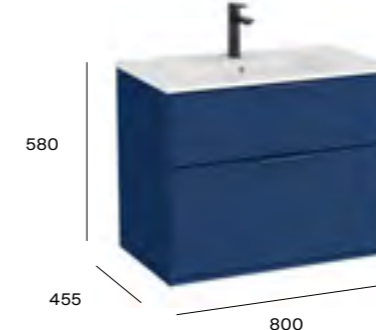

A857838... 600 x 455mm base unit **£641.40**

A32799E000 Basin - 1 taphole **£275.93**

TOTAL £917.33

Required:

ZWHB100001 UK space saving waste **£41.02**

A857839... 800 x 455mm base unit **£801.74**

A32799C000 Basin - 1 taphole **£318.39**

TOTAL £1,120.13

Required:

ZWHB100001 UK space saving waste **£41.02**

600mm Stonex® basin and base unit

800mm Stonex® basin and base unit