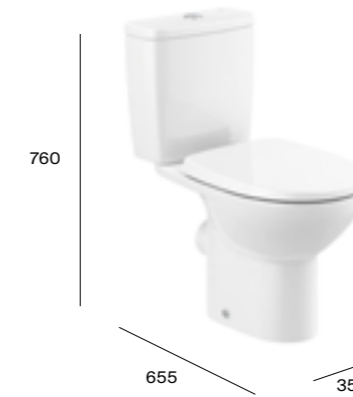

Rimless close-coupled moulded back-to-wall toilet

Rimless close-coupled open back toilet

Back-to-wall toilet

● Eco cistern 4.5/3 L dual flush

A342V05000	Close-coupled pan	£233.81
A341V0C000	Close-coupled cistern	£287.85
A801E62001	Soft-close seat	£148.42
A801E60001	Standard seat	£80.87
TOTAL with soft-close seat		£670.08
TOTAL with standard seat		£602.53

● Eco cistern 4.5/3 L dual flush

A342V03000	Open back pan	£140.06
A341V0C000	Close-coupled cistern	£287.85
A801E52001	Soft-close seat	£148.72
A801E50001	Standard seat	£80.87
TOTAL with soft-close seat		£576.63
TOTAL with standard seat		£508.78

A347396000	Back-to-wall pan	£360.75
Z8013SC005	Soft-close seat	£141.53
A801D30001	Standard seat	£81.30
TOTAL with soft-close seat		£502.28
TOTAL with standard seat		£442.05