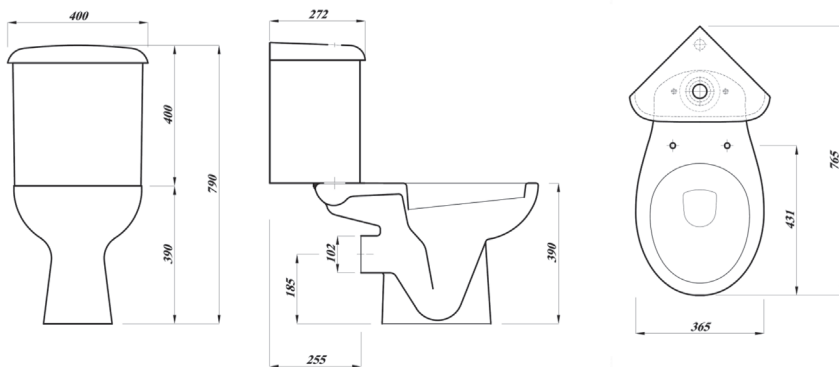

Shown: Close coupled WC with dual flush push button cistern and soft close seat
ASWHMPA - ASWHCORPCI - STWHSCUNP

CI/SFB
(74)

Overview:

Featuring dual flush push button operation. This cistern is designed to work on either 6/4 ltrs or 4/2.6 ltrs to aid in water saving. Ideal for space saving.

Key product features:

- CE Compliant
- Space saving design
- Water saving option
- Dual flush push button

Product:	Cistern
Code:	ASWHCORPCI
Weight in kg:	12.7
Colour:	White
Material:	Vitreous china
Standard:	EN997-CL1-4+VR11+CL2
DOP:	WCC-C2
BiM download:	✓
CAD download:	✓
Flushing volume:	6/4ltr standard / Adjustable down to 4/2.6ltr
Flushing mechanism:	Dual flush push button
Inlet:	Bottom rear inlet
WRAS:	All Lecico flushing mechanisms are WRAS approved

Special notes

Supplied with delay fill inlet valve

All dimensions are approximate and subject to normal ceramic variation. Although every effort is made not to change the above product specification, Lecico reserve the right to do so without prior notification if necessary.