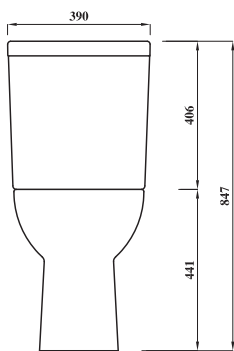

Shown: Close coupled WC and thin lipped basin on pedestal with mono mixer tap.
AP-COMRDSCCOMB - TLR55BA1 - LGWHPE - TPASHMONO

Overview:

This comfort height round WC is a modern designer toilet with an additional 50-60mm of height above a standard toilet, making it more comfortable to use. It features a smooth uninterrupted bowl design, a full width platform and bold sculptured sides to provide contrast and interest. As well as comfort height this WC is also short projection at just 615mm depth.

Key product features:

- Horizontal outlet
- CE Compliant
- Smooth modern design
- Water saving option
- Space saving

Product:	Pan	Cistern	Soft close seat
Code:	COMRDNPA	SQ2PCI	STWHSCEARL
Weight in kg:	19.9	13	2.6
Colour:	White		
Material:	Vitreous china		Plastic
Standard:	EN997-CL1-6/4+VR11+CL2		n/a
DOP:	WCC1-C2-C3-C4		n/a
BiM download:	x	x	n/a
CAD download:	✓	✓	n/a
Flushing volume:	6/4ltr standard / Adjustable down to 4/2.6ltr		
Flushing mechanism:	Dual flush push button		
Inlet:	RH bottom inlet		
WRAS:	All Lecico flushing mechanisms are WRAS approved		
Boxed pick up pack:	AP-COMRDSCCOMB - Pan, cistern & soft close seat		

All dimensions are approximate and subject to normal ceramic variation.
Although every effort is made not to change the above product specification, Lecico reserve the right to do so without prior notification if necessary.