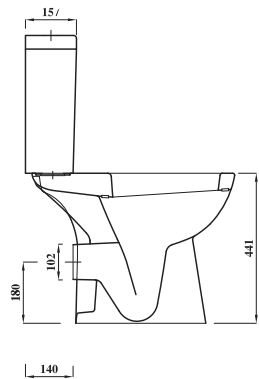

Shown: Close coupled WC and thin lipped basin on pedestal with mono mixer tap.
AP-COMRDSCCOMB - TLR55BA1 - LGWHPE - TPASHMONO

Overview:

This comfort height round WC is a modern designer toilet with an additional 50-60mm of height above a standard toilet, making it more comfortable to use. It features a smooth uninterrupted bowl design, a full width platform and bold sculptured sides to provide contrast and interest. As well as comfort height this WC is also short projection at just 615mm depth.

Key product features:

- Horizontal outlet
- CE Compliant
- Smooth modern design
- Water saving option
- Space saving

Product:	Pan	Cistern	Soft close seat
Code:	COMRDNPA	SQ2PCI	STWHSCEARL
Weight in kg:	19.9	13	2.6
Colour:	White		
Material:	Vitreous china		Plastic
Standard:	EN997-CL1-6/4+VR11+CL2		n/a
DOP:	WCC1-C2-C3-C4		n/a
BiM download:	x	x	n/a
CAD download:	✓	✓	n/a
Flushing volume:	6/4ltr standard / Adjustable down to 4/2.6ltr		
Flushing mechanism:	Dual flush push button		
Inlet:	RH bottom inlet		
WRAS:	All Lecico flushing mechanisms are WRAS approved		
Boxed pick up pack:	AP-COMRDSCCOMB - Pan, cistern & soft close seat		

Special notes

Pan fixes to floor using side fixing bracket supplied with pan
Cistern can be fixed to a wall
Optional raised height palm push button available - PBRASIAMP
For alternative seats, please check specification to ensure fit

All dimensions are approximate and subject to normal ceramic variation.
Although every effort is made not to change the above product specification, Lecico reserve the right to do so without prior notification if necessary.