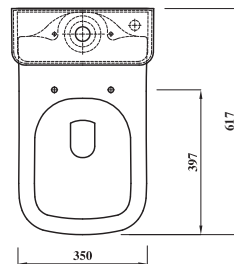

Shown: Close coupled WC and thin lipped basin, bottle trap with mono mixer tap.
AP-COMSQSCOMB - TLSQ55BA1 - TPCEDMONO - BOTRAPCH

Overview:

This comfort height square WC is a bold designer toilet with an additional 50-60mm of height above a standard toilet, making it more comfortable and easy to use. The all new design features a smooth uninterrupted bowl design, a full width platform and square seat profile for the latest in soft edge square design. As well as comfort height this WC is also short projection at just 617mm depth.

Key product features:

- Horizontal outlet
- CE Compliant
- Smooth modern design
- Water saving option
- Space saving

Product:	Pan	Cistern	Soft close seat
Code:	COMSQNPA	SQ2PCI	STSENSQSC
Weight in kg:	21.1	13	2.3
Colour:	White		
Material:	Vitreous china		Plastic
Standard:	EN997-CL1-6/4+VR11+CL2		n/a
DOP:	WCC1-C2-C3-C4		n/a
BiM download:	x	x	n/a
CAD download:	✓	✓	n/a
Flushing volume:	6/4ltr standard / Adjustable down to 4/2.6ltr		
Flushing mechanism:	Dual flush push button		
Inlet:	RH bottom inlet		
WRAS:	All Lecico flushing mechanisms are WRAS approved		
Boxed pick up pack:	AP-COMSQSCOMB - Pan, cistern & soft close seat		

Special notes

- Pan fixes to floor using side fixing bracket supplied with pan
- Cistern can be fixed to a wall
- Optional raised height palm push button available - PBRASIAMP
- Soft close seat only

All dimensions are approximate and subject to normal ceramic variation. Although every effort is made not to change the above product specification, Lecico reserve the right to do so without prior notification if necessary.