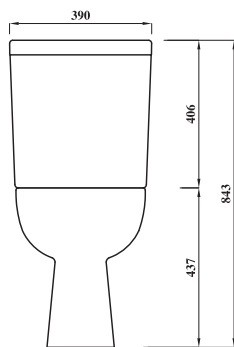

Shown: Close coupled WC and thin lipped basin, bottle trap with mono mixer tap.
AP-COMSQSCOMB - TLSQ55BA1 - TPCEDMONO - BOTRAPCH

Overview:

This comfort height square WC is a bold designer toilet with an additional 50-60mm of height above a standard toilet, making it more comfortable and easy to use. The all new design features a smooth uninterrupted bowl design, a full width platform and square seat profile for the latest in soft edge square design. As well as comfort height this WC is also short projection at just 617mm depth.

Key product features:

- Horizontal outlet
- CE Compliant
- Smooth modern design
- Water saving option
- Space saving

Product:	Pan	Cistern	Soft close seat
Code:	COMSQNPA	SQ2PCI	STSENSQSC
Weight in kg:	21.1	13	2.3
Colour:	White		
Material:	Vitreous china		Plastic
Standard:	EN997-CL1-6/4+VR11+CL2		n/a
DOP:	WCC1-C2-C3-C4		n/a
BiM download:	x	x	n/a
CAD download:	✓	✓	n/a
Flushing volume:	6/4ltr standard / Adjustable down to 4/2.6ltr		
Flushing mechanism:	Dual flush push button		
Inlet:	RH bottom inlet		
WRAS:	All Lecico flushing mechanisms are WRAS approved		
Boxed pick up pack:	AP-COMSQSCOMB - Pan, cistern & soft close seat		

Special notes

- Pan fixes to floor using side fixing bracket supplied with pan
- Cistern can be fixed to a wall
- Optional raised height palm push button available - PBRASIAMP
- Soft close seat only

All dimensions are approximate and subject to normal ceramic variation. Although every effort is made not to change the above product specification, Lecico reserve the right to do so without prior notification if necessary.