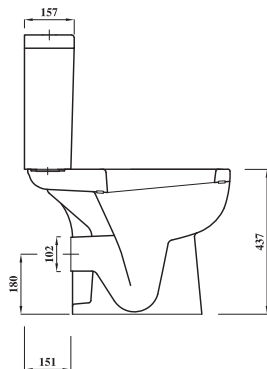

Shown: Close coupled WC and thin lipped basin, bottle trap with mono mixer tap.
AP-COMSQSCOMB - TLSQ55BA1 - TPCEDMONO - BOTRAPCH

Overview:

This comfort height square WC is a bold designer toilet with an additional 50-60mm of height above a standard toilet, making it more comfortable and easy to use. The all new design features a smooth uninterrupted bowl design, a full width platform and square seat profile for the latest in soft edge square design. As well as comfort height this WC is also short projection at just 617mm depth.

Key product features:

- Horizontal outlet
- CE Compliant
- Smooth modern design
- Water saving option
- Space saving

Product:	Pan	Cistern	Soft close seat
Code:	COMSQNPA	SQ2PCI	STSENSQSC
Weight in kg:	21.1	13	2.3
Colour:	White		
Material:	Vitreous china		Plastic
Standard:	EN997-CL1-6/4+VR11+CL2		n/a
DOP:	WCC1-C2-C3-C4		n/a
BiM download:	x	x	n/a
CAD download:	✓	✓	n/a
Flushing volume:	6/4ltr standard / Adjustable down to 4/2.6ltr		
Flushing mechanism:	Dual flush push button		
Inlet:	RH bottom inlet		
WRAS:	All Lecico flushing mechanisms are WRAS approved		
Boxed pick up pack:	AP-COMSQSCOMB - Pan, cistern & soft close seat		

Special notes

- Pan fixes to floor using side fixing bracket supplied with pan
- Cistern can be fixed to a wall
- Optional raised height palm push button available - PBRASIAMP
- Soft close seat only

All dimensions are approximate and subject to normal ceramic variation. Although every effort is made not to change the above product specification, Lecico reserve the right to do so without prior notification if necessary.