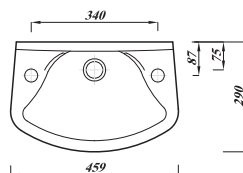

**Overview:**

The 1811 is a cloakroom basin with two tap holes. Named because of its imperial dimensions. Ideal for commercial applications.

**Key product features:**

- Internal overflow
- Chrome effect overflow ring
- CE Compliant
- Compact design

Product:	46cm Basin
Two tap hole code:	ASWH18BA
Weight in kg:	6.3
Colour:	White
Material:	Vitreous china
Standard:	EN14688-CL15
DOP:	WBVC2
BiM download:	✓
CAD download:	✓
Full pedestals:	n/a
Semi pedestal:	n/a
Wall mounted:	Bracket - BRACK / Fixing bolts - FBWB
Extras:	Bottle trap - BOTRAPCH / Plug & chain - DWASTE

Shown: 46cm (18x11) basin with basin taps.  
ASWH18BA - TPASHBASIN

All dimensions are approximate and subject to normal ceramic variation. Although every effort is made not to change the above product specification, Lecico reserve the right to do so without prior notification if necessary.