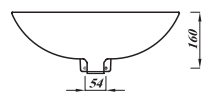

**Overview:**

The 1811 is a cloakroom basin with two tap holes. Named because of its imperial dimensions. Ideal for commercial applications.

**Key product features:**

- Internal overflow
- Chrome effect overflow ring
- CE Compliant
- Compact design

Product:	46cm Basin
Two tap hole code:	ASWH18BA
Weight in kg:	6.3
Colour:	White
Material:	Vitreous china
Standard:	EN14688-CL15
DOP:	WBVC2
BiM download:	✓
CAD download:	✓
Full pedestals:	n/a
Semi pedestal:	n/a
Wall mounted:	Bracket - BRACK / Fixing bolts - FBWB
Extras:	Bottle trap - BOTRAPCH / Plug & chain - DWASTE

Shown: 46cm (18x11) basin with basin taps.  
ASWH18BA - TPASHBASIN

All dimensions are approximate and subject to normal ceramic variation. Although every effort is made not to change the above product specification, Lecico reserve the right to do so without prior notification if necessary.