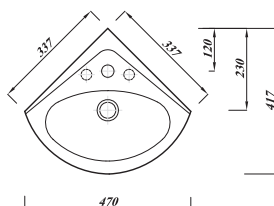

Key product features:

- Internal overflow
- Chrome effect overflow ring
- CE Compliant

Product:	47cm Basin
One tap hole code:	ASWHCBA1
Two tap hole code:	ASWHCBA2
Weight in kg:	8.7
Colour:	White
Material:	Vitreous china
Standard:	EN14688-CL10
DOP:	WBFC1
BiM download:	x
CAD download:	✓
Full pedestals:	n/a
Semi pedestal:	n/a
Wall mounted:	Bracket - BRACK / Fixing bolts - FBWB
Options:	Bottle trap - BOTRAPCH / Waste - TPOPRNEW

Shown: 47cm corner basin with mono mixer tap.
ASWHCBA1 - TPASHMONO

All dimensions are approximate and subject to normal ceramic variation. Although every effort is made not to change the above product specification, Lecico reserve the right to do so without prior notification if necessary.