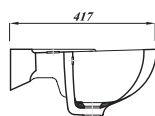

Key product features:

- Internal overflow
- Chrome effect overflow ring
- CE Compliant

Product:	47cm Basin
One tap hole code:	ASWHCBA1
Two tap hole code:	ASWHCBA2
Weight in kg:	8.7
Colour:	White
Material:	Vitreous china
Standard:	EN14688-CL10
DOP:	WBFC1
BiM download:	x
CAD download:	✓
Full pedestals:	n/a
Semi pedestal:	n/a
Wall mounted:	Bracket - BRACK / Fixing bolts - FBWB
Options:	Bottle trap - BOTRAPCH / Waste - TPOPRNEW

Shown: 47cm corner basin with mono mixer tap.
ASWHCBA1 - TPASHMONO

All dimensions are approximate and subject to normal ceramic variation. Although every effort is made not to change the above product specification, Lecico reserve the right to do so without prior notification if necessary.