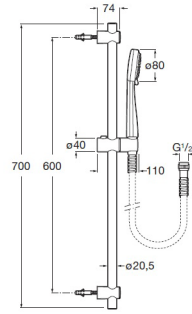

STELLA

Shower kit with Stella 80/3 handshower, 700 mm slide bar with adjustable handshower bracket and flexible hose

TECHNICAL DRAWINGS

FEATURES

Diameter (mm): 80

Finish: Chrome

Flexible hose included

Number of functions: 3

Shape: Circular

Slide bar included

Slide bar length (mm): 700

Wall bracket included

EasyClean®

Functions
Functions: Pulse

Functions
Functions: Rain

Functions
Functions: Softy