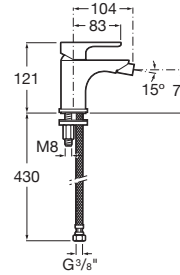

L20

Bidet mixer with chain connector

TECHNICAL DRAWINGS

FEATURES

- Application: Bidet
- Faucet type: Single-lever
- Finish: Chrome
- Flexible supply hoses included
- Flow rate (l/min - 3 bar): 7
- Handle position: Top
- Installation type: Deck-mounted
- Type of cartridge: Ceramic Disc
- Waste type: With chain connector
- With chain connector

EverShine

SoftTurn®

L20

Simply contemporary. This is a brassware_x000D_ collection, whose simple, contemporary and intuitive lines make it a perfect fit for any bathroom space. L20 forms part of Roca's innovative brassware collections that turn on frontally with cold water.