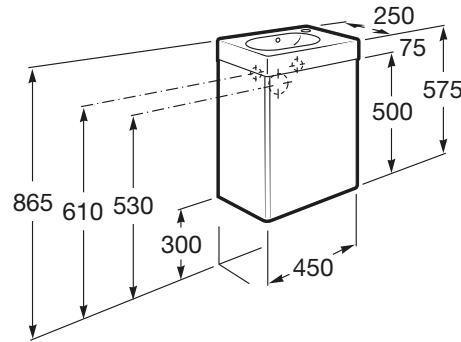

MINI

Unik (vanity unit and basin)

DIMENSIONS

Length	450 mm
Width	250 mm
Height	575 mm

COLOURS AND FINISHES

156 Textured Grey

TECHNICAL DRAWINGS

FEATURES

BIMUrl: <https://www.bimobject.com/en/roca/product/855873xxx>

Base unit / Closing and opening system: Soft and self close doors

Base unit / Door type: Hinged

Base unit / Doors and drawers combination: 1 door

Base unit / Internal shelves: 1

Base unit / Structure: Doors

Basin / Taphole configuration: 1 taphole on the right side

Basin shape: Oval

Installation type: Wall-hung

Material / Basin: Vitreous china

Tap installation: On the basin