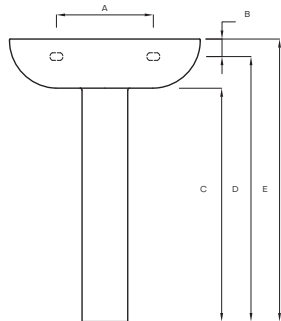

CI/SFB  
(74)

**Overview:**

A comprehensive range of basins across three sizes. Featuring one and two tap holes variations. These basins feature the latest in smooth thin design. A modern revision of a classic basin.

**Key product features:**

- Internal overflow
- Chrome effect overflow ring
- CE Compliant
- C shape design

Product:	45cm Basin	50cm Basin	55cm Basin
One tap hole code:	ASPRO45BA1	ASPRO50BA1	ASPRO55BA1
Two tap hole code:	ASPRO45BA2	ASPRO50BA2	ASPRO55BA2
Weight in kg:	9	9.9	12.7
Colour:	White		
Material:	Vitreous china		
Standard:	EN14688-CL15	EN14688-CL15	EN14688-CL00
DOP:	WBVC2	WBVC2	WBVC5
BiM download:	✓	✓	✓
CAD download:	✓	✓	✓
Full pedestals:	ASWHPE		
Semi pedestal:	NLGWHSP		
Wall mounted:	Brackets - BRACK / BRACK50* / BRACK55* / Bolts - FBWB		
Extras:	Bottle trap - BOTRAPCH / Waste - TPOPRNEW		

Thin lipped basin

Shown: 55cm basin with one tap hole  
ASPRO55BA1

**Special notes**

Use standard BRACK for standard installation

\*Centre brackets available

**Product dimensions:**

Size	A	B	C	D	E	F	G	H	I	J
45cm	187	42	679	763	805	168	55	177	386	451
50cm	282	50	679	755	805	177	61	184	418	502
55cm	282	51	679	771	822	191	63	208	472	555

All dimensions are approximate and subject to normal ceramic variation.

Although every effort is made not to change the above product specification, Lecico reserve the right to do so without prior notification if necessary.