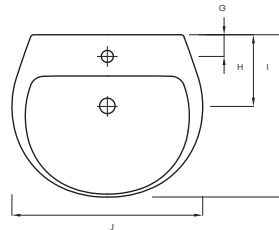

**Key product features:**

- Internal overflow
- Chrome effect overflow ring
- CE Compliant
- C shape design

Product:	45cm Basin	50cm Basin	55cm Basin
One tap hole code:	ASPRO45BA1	ASPRO50BA1	ASPRO55BA1
Two tap hole code:	ASPRO45BA2	ASPRO50BA2	ASPRO55BA2
Weight in kg:	9	9.9	12.7
Colour:	White		
Material:	Vitreous china		
Standard:	EN14688-CL15	EN14688-CL15	EN14688-CL00
DOP:	WBVC2	WBVC2	WBVC5
BiM download:	✓	✓	✓
CAD download:	✓	✓	✓
Full pedestals:	ASWHPE		
Semi pedestal:	NLGWHSP		
Wall mounted:	Brackets - BRACK / BRACK50* / BRACK55* / Bolts - FBWB		
Extras:	Bottle trap - BOTRAPCH / Waste - TPOPRNEW		

Thin lipped basin

Shown: 55cm basin with one tap hole  
ASPRO55BA1

**Special notes**

Use standard BRACK for standard installation

\*Centre brackets available

**Product dimensions:**

Size	A	B	C	D	E	F	G	H	I	J
45cm	187	42	679	763	805	168	55	177	386	451
50cm	282	50	679	755	805	177	61	184	418	502
55cm	282	51	679	771	822	191	63	208	472	555

All dimensions are approximate and subject to normal ceramic variation.

Although every effort is made not to change the above product specification, Lecico reserve the right to do so without prior notification if necessary.