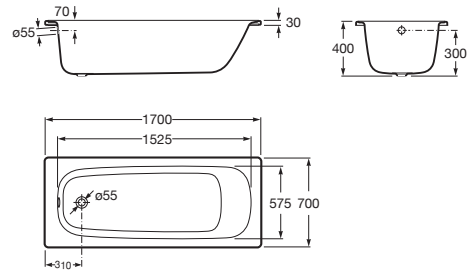

CONTESA

Rectangular steel bath with anti-slip base

DIMENSIONS

Length 1700 mm
 Width 700 mm
 Height 400 mm

COLOURS AND FINISHES

00 White

TECHNICAL DRAWINGS

FEATURES

Anti-slip type: Added

Capacity (people): 1

Drain: Not included

Installation legs: Optional legs

Installation type: Drop-in, With front panel

Internal height (mm): 300

Internal length (mm): 1525

Shape: Rectangular