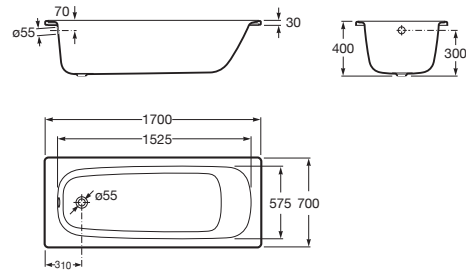

CONTESA

Rectangular steel bath

DIMENSIONS

Length 1700 mm
 Width 700 mm
 Height 400 mm

COLOURS AND FINISHES

00 White

TECHNICAL DRAWINGS

FEATURES

Capacity (people): 1

Drain: Not included

Earth connection

Installation legs: With legs

Installation structure: Naked

Installation type: Drop-in, With front panel

Internal height (mm): 300

Internal length (mm): 1525

Internal width (mm): 575

Material: Steel

Shape: Rectangular

Steel thickness

Steel thickness: 2.4mm

Contesa

This collection is instantly recognisable because of the femininity of its design and the sobriety of its finish. Refined lines where functionality and elegance go hand in hand in a perfect and thought-provoking balance.