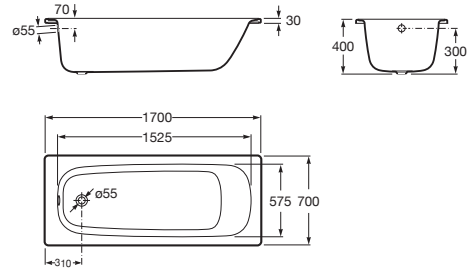

CONTESA

Rectangular steel bath

DIMENSIONS

Length 1600 mm
 Width 700 mm
 Height 400 mm

COLOURS AND FINISHES

00 White

TECHNICAL DRAWINGS

FEATURES

- Capacity (people): 1
- Drain: Not included
- Installation legs: Optional legs
- Installation type: Drop-in, With front panel
- Shape: Rectangular
- Tap hole configuration: 2 tap holes (diameter 36mm)
- Water capacity to overflow (l): 180