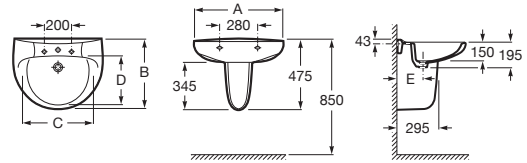

LAURA

Wall-hung vitreous china basin

DIMENSIONS

Length 520 mm
 Width 410 mm
 Height 195 mm

COLOURS AND FINISHES

00 White

TECHNICAL DRAWINGS

FEATURES

Bowl position: Central

Installation type: Wall-hung

Material: Vitreous china

Shape: Round

Taphole configuration: 1 taphole in the middle

Trap: Not included

Waste: Not included

A	B	C	D	E
650	510	520	335	205
560	460	450	295	205
520	410	415	255	190