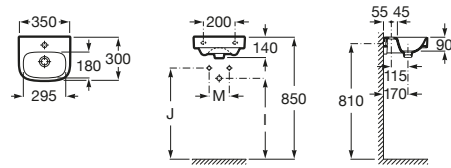

DEBBA

Wall-hung vitreous china basin

DIMENSIONS

Length 350 mm
 Width 300 mm
 Height 100 mm

COLOURS AND FINISHES

TECHNICAL DRAWINGS

Trap	I	J	M
Totem	530	610	150
Minimal			
Bottle	570	640	

FEATURES

- Basin capacity (l): 1
- Bowl depth (mm): 90
- Bowl length (mm): 295
- Bowl position: Central
- Bowl width (mm): 180
- Fixing kit: Included
- Installation type: Wall-hung
- Material: Vitreous china
- Shape: Square
- Taphole configuration: 1 taphole in the middle
- Waste: Not included