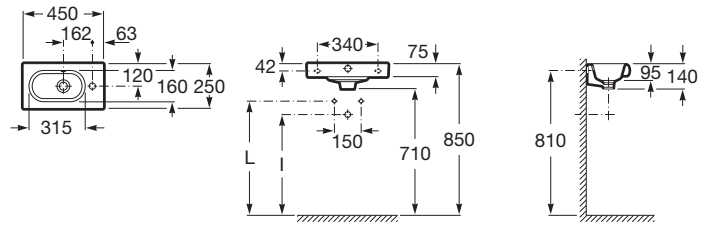

MERIDIAN-N

Compact wall-hung vitreous china basin

DIMENSIONS

Length	450 mm
Width	250 mm
Height	140 mm

COLOURS AND FINISHES

TECHNICAL DRAWINGS

FEATURES

- Bowl position: Central
- Fixing kit: Included
- Installation type: Wall-hung
- Material: Vitreous china
- Shape: Square
- Taphole configuration: 1 taphole on the right side
- Trap: Not included
- Waste: Not included

Compact basin

COMPATIBLE WITH

1 1/4" waste for basin / bidet with overflow and automatic plug

505400000

1 1/4" outlet connector for basin. 300 Pipe

506403110

1 1/4" outlet connector for basin. 250 Pipe

506401614