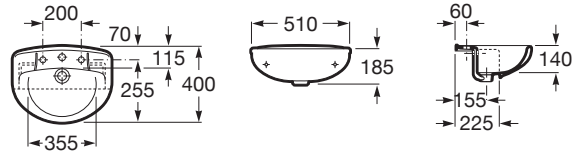

LAURA

Semi-recessed vitreous china basin

DIMENSIONS

Length	510 mm
Width	400 mm
Height	185 mm

COLOURS AND FINISHES

TECHNICAL DRAWINGS

FEATURES

- Bowl position: Central
- Fixing kit: Included
- Installation type: Semi-recessed
- Material: Vitreous china
- Recommended for public spaces
- Shape: Round
- Taphole configuration: 1 prepunched, 1 taphole, 1 prepunched
- Waste: Not included