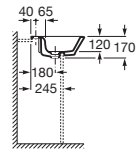

THE GAP ORIGINAL

Semi-recessed vitreous china basin

DIMENSIONS

Length	560 mm
Width	400 mm
Height	170 mm

COLOURS AND FINISHES

00 White

TECHNICAL DRAWINGS

FEATURES

- Bowl position: Central
- Installation type: Semi-recessed
- Material: Vitreous china
- Recommended for public spaces
- Shape: Square
- Taphole configuration: 1 prepunched, 1 taphole, 1 prepunched
- Trap: Not included
- Waste: Not included