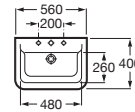

THE GAP ORIGINAL

Semi-recessed vitreous china basin

DIMENSIONS

Length	560 mm
Width	400 mm
Height	170 mm

COLOURS AND FINISHES

00 White

TECHNICAL DRAWINGS

FEATURES

- Bowl position: Central
- Installation type: Semi-recessed
- Material: Vitreous china
- Recommended for public spaces
- Shape: Square
- Taphole configuration: 1 prepunched, 1 taphole, 1 prepunched
- Trap: Not included
- Waste: Not included