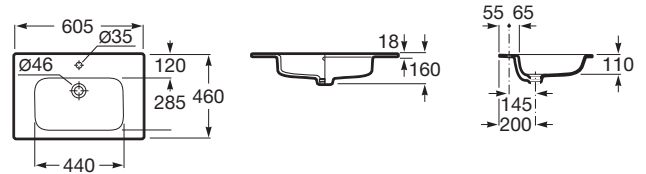

THE GAP

Vanity vitreous china basin

DIMENSIONS

Length	605 mm
Width	460 mm
Height	160 mm

COLOURS AND FINISHES

TECHNICAL DRAWINGS

FEATURES

- Basin capacity (l): 6.2
- Bowl depth (mm): 460
- Bowl length (mm): 160
- Bowl position: Central
- Bowl width (mm): 605
- Fixing kit: Not included
- Installation type: Vanity
- Integrated shelf
- Material: Vitreous china
- Overflow type: Standard
- Plug and Waste: Not included
- Shape: Rectangular
- Shelf position: On both sides
- Taphole configuration: 1 taphole in the middle
- Trap: Not included
- Waste: Not included
- Weight (Kg): 12.4