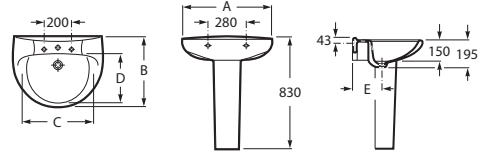

MADRID

Vitreous china full pedestal for basin

TECHNICAL DRAWINGS

A	B	C	D	E
650	510	520	335	205
560	460	450	295	205
520	410	415	255	190

FEATURES

COMPATIBLE WITH

Wall-hung vitreous china basin.

475120..0

Wall-hung vitreous china basin

326392..5

Wall-hung vitreous china basin. Includes chain-stay hole.

328396..0

Wall-hung vitreous china basin. Includes chain-stay hole.

328398..0

Wall-hung vitreous china basin

326393..5

Wall-hung vitreous china basin

325394..0

Madrid

A corner basin that blends seamlessly into any bathroom space. Madrid is a cloakroom basin designed to sit comfortably in the corner of an ensuite or cloakroom bathroom.