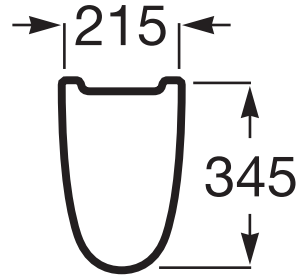

LAURA

Vitreous china semipedestal for basin

DIMENSIONS

Length	215 mm
Width	300 mm
Height	345 mm

COLOURS AND FINISHES

TECHNICAL DRAWINGS

FEATURES

Fixing kit: Included