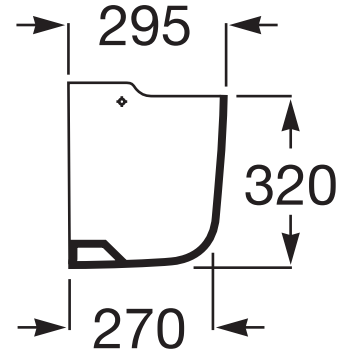

LAURA

Vitreous china semipedestal for basin

DIMENSIONS

Length	215 mm
Width	300 mm
Height	345 mm

COLOURS AND FINISHES

TECHNICAL DRAWINGS

FEATURES

Fixing kit: Included