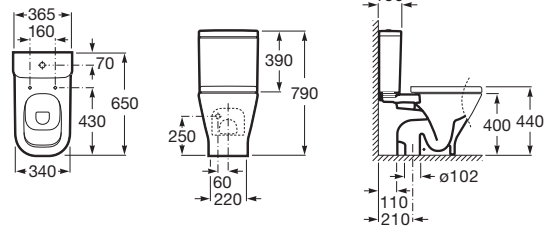

THE GAP

Dual flush 4,5/3L WC cistern complete with bottom inlet

DIMENSIONS

Length	360 mm
Width	150 mm
Height	390 mm

COLOURS AND FINISHES

00 White

TECHNICAL DRAWINGS

FEATURES

Water inlet position: Bottom left

Flushing type

Flushing type: Dual flush 4.5/3 litres

COMPATIBLE WITH

Vitreous china close-coupled WC with horizontal outlet

342477..0

Vitreous china close-coupled Rimless WC with dual outlet

342479..0

SQUARE - Comfort height back to wall vitreous china close-coupled WC with dual outlet

34247C..U

The Gap

The Gap collection provides a wide range of modern design options, including WCs, basins and bathroom vanity units to optimise any space. The extensive furniture range also includes perfect solutions for compact bathrooms as well as base units for on countertop basins.