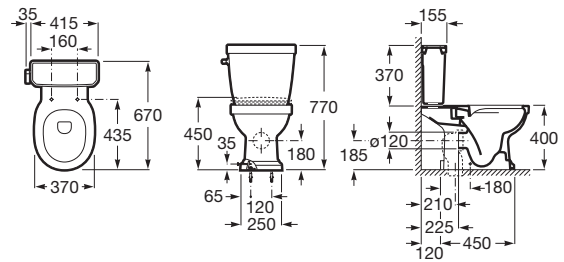

CARMEN

Vitreous china close-coupled Rimless WC with dual outlet

DIMENSIONS

Length	370 mm
Width	670 mm
Height	770 mm

COLOURS AND FINISHES

00 White

TECHNICAL DRAWINGS

FEATURES

- Flushing system: Washdown
- Installation type: Floor-standing
- Outlet type: Dual
- Roca Rimless®
- Shape: Round