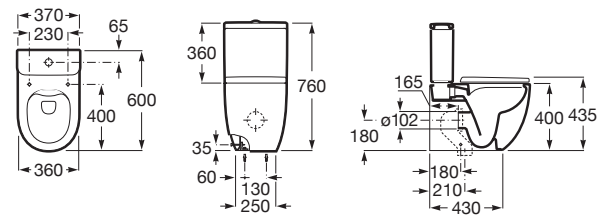

MERIDIAN-N

Compact back to wall vitreous china close-coupled  
Rimless WC with dual outlet

DIMENSIONS

|        |        |
|--------|--------|
| Length | 370 mm |
| Width  | 600 mm |
| Height | 790 mm |

COLOURS AND FINISHES

00 White

TECHNICAL DRAWINGS

FEATURES

- Back-to-wall
- Elbow included
- Fixing kit: Included
- Flushing system: Washdown
- Installation type: Floor-standing
- Outlet type: Dual
- Roca Rimless®
- Shape: Round
- Style: Neutral
- Weight (Kg): 28